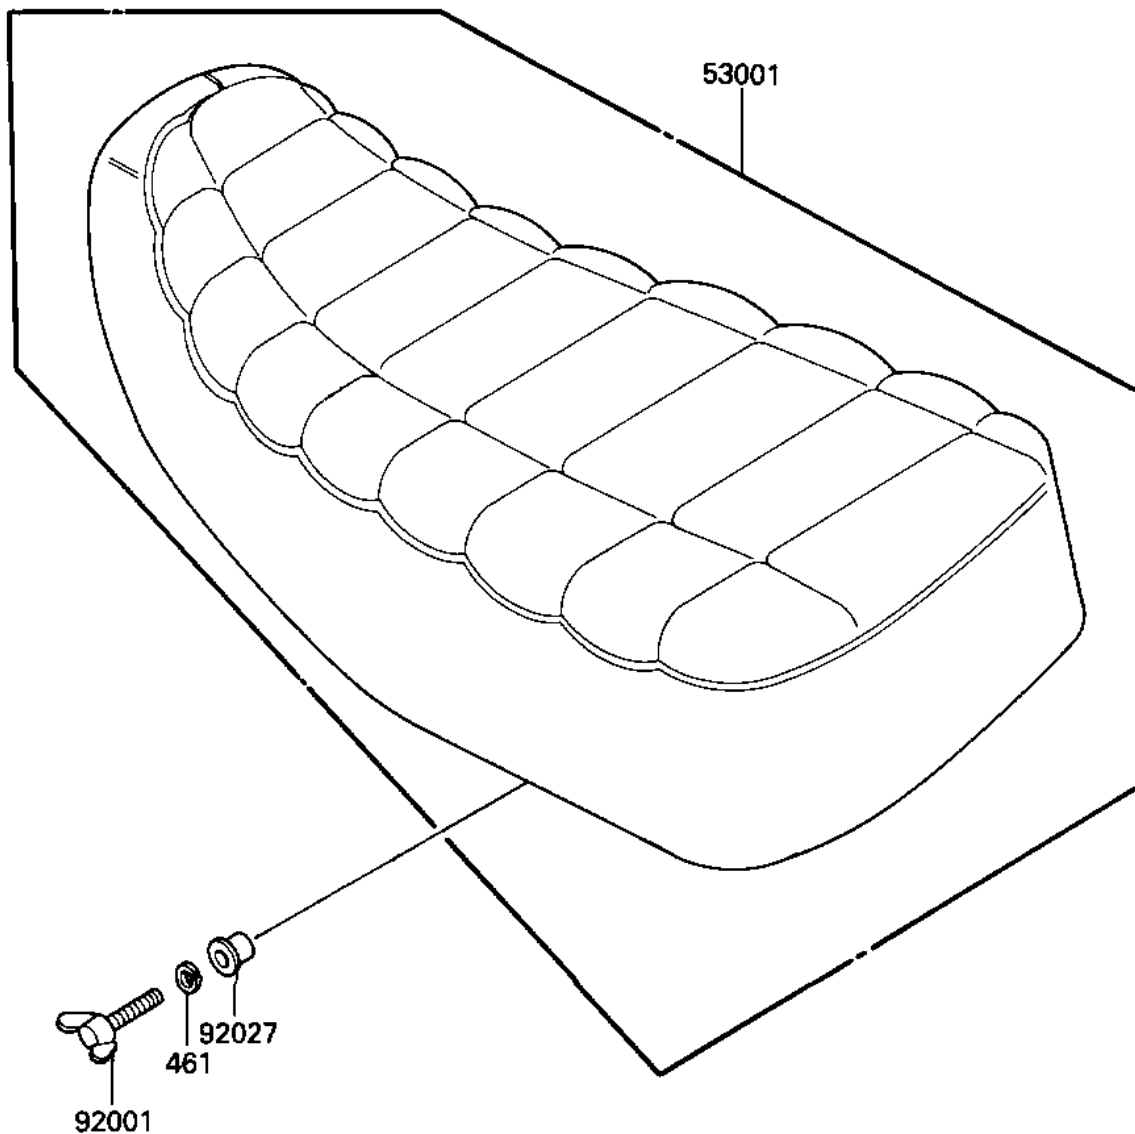

1984 Prairie® 250 PARTS DIAGRAM

SEAT ('84-'85 C2/C3)

04 - 00 KRT250 C2/C3 CTRC010

F2510-0235

5
9
9

1984 Prairie® 250 PARTS LIST

SEAT ('84-'85 C2/C3)

ITEM NAME	PART NUMBER	QUANTITY
SEAT-ASSY (Ref # 53001)	53001-1366	1
BOLT,CLNR ELEMENT (Ref # 92001)	92003-199	1
COLLAR,L=5 (Ref # 92027)	92027-4020	1
WASHER SPRING 6MM (Ref # 461)	461F0600	1