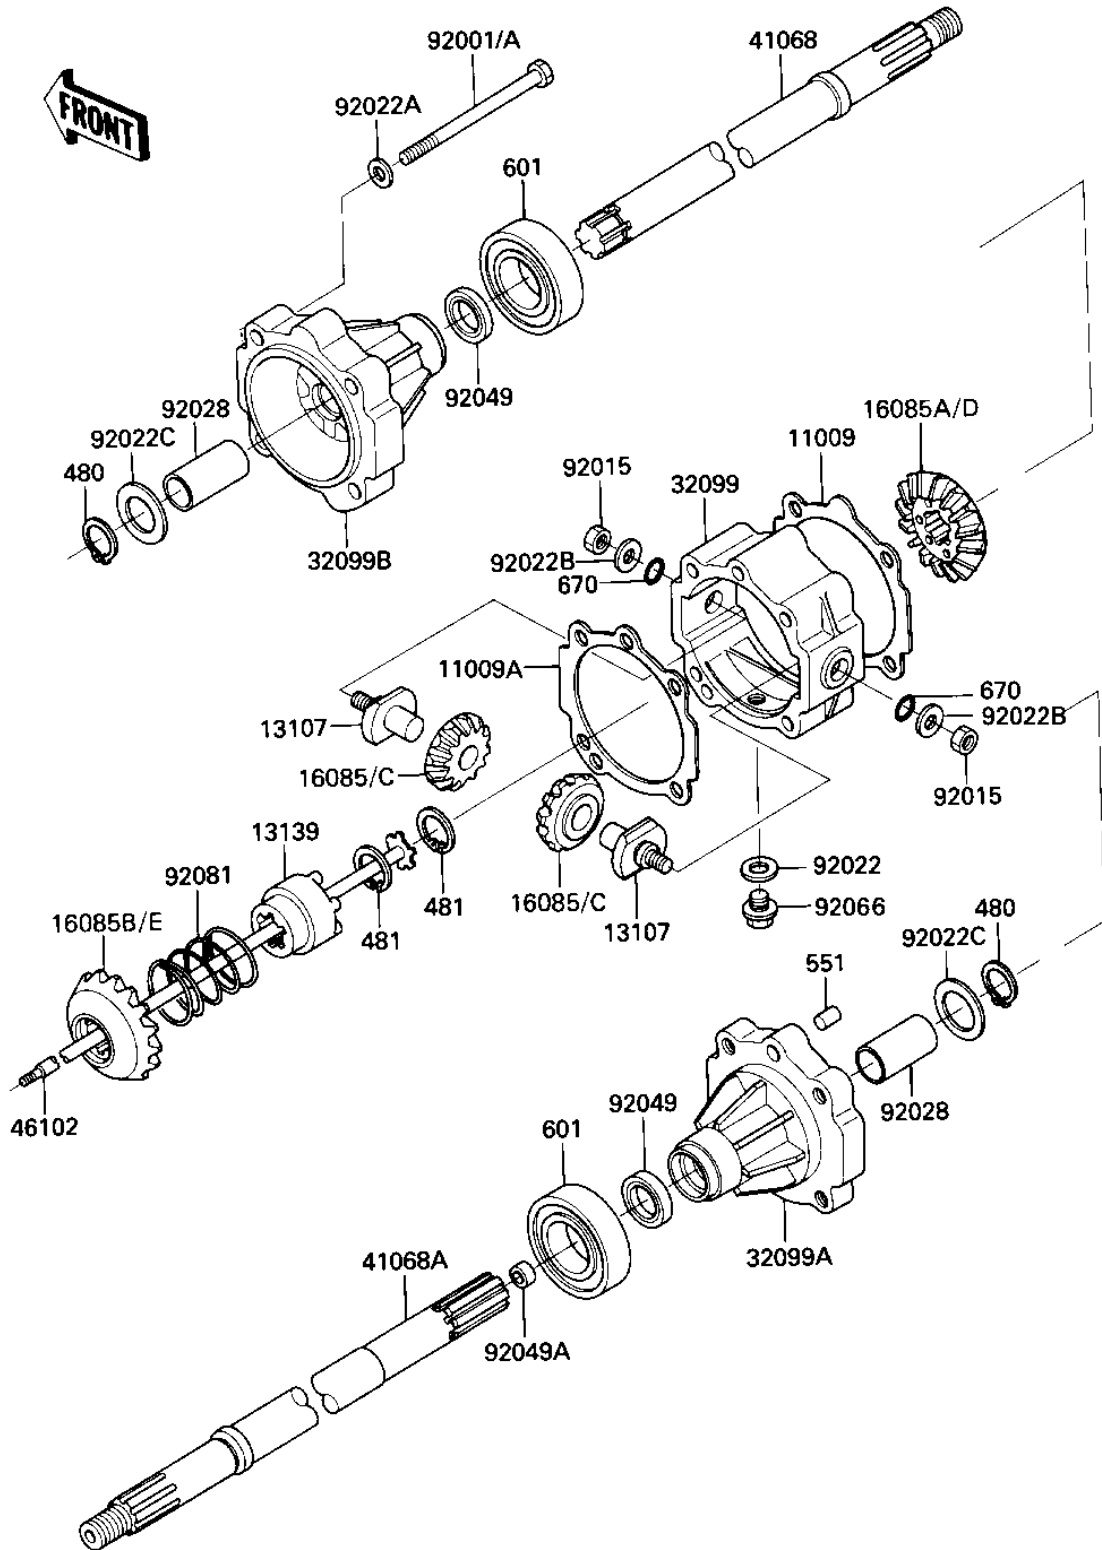

## 1984 Prairie® 250 PARTS DIAGRAM

REAR AXLE ('84-'85 C2/C3)

F2241-0001

Part Number	Quantity
41068	1
601	1
92022A	1
92001/A	1
92028	1
92022C	1
480	1
32099B	1
92049	1
92015	1
32099	1
11009	1
16085A/D	1
92022B	1
670	1
11009A	1
13107	1
16085/C	1
16085B/E	1
92081	1
13139	1
481	1
16085/C	1
13107	1
92022	1
92066	1
480	1
92022C	1
551	1
46102	1
601	1
92049	1
92028	1
32099A	1
41068A	1
92049A	1

## 1984 Prairie® 250 PARTS LIST

REAR AXLE ('84-'85 C2/C3)

ITEM NAME	PART NUMBER	QUANTITY
GASKET,DIFFERENTIAL C (Ref # 11009)	11009-1345	1
GASKET,DIFFERENTIAL G (Ref # 11009A)	11009-1398	1
SHAFT,PINION (Ref # 13107)	13107-1113	1
SHIFTER (Ref # 13139)	13139-1004	1
GEAR,BEVEL,10T (Ref # 16085C)	16085-4005	1
GEAR,BEVEL,16T (Ref # 16085D)	16085-4006	1
GEAR,BEVEL,16T (Ref # 16085E)	16085-4007	1
CASE,DIFFERENTIAL GEA (Ref # 32099)	32099-1058	1
CASE,DIFFERENTIAL GEA (Ref # 32099A)	32099-1059	1
CASE,DIFFERENTIAL GEA (Ref # 32099B)	32099-1060	1
AXLE,RR,RH (Ref # 41068)	41068-1153	1
AXLE,RR,LH (Ref # 41068A)	41068-1154	1
ROD (Ref # 46102)	46102-4006	1
BOLT,10X103 (Ref # 92001)	92001-1842	2
NUT (Ref # 92015)	92015-1774	1
WASHER,12X18X1 (Ref # 92022)	92022-1211	1
WASHER,10.5X18X2.5 (Ref # 92022A)	92022-1453	1
WASHER,12.3X23X4.5 (Ref # 92022B)	92022-1509	1
WASHER,22X40X2 (Ref # 92022C)	92022-4029	1
BUSHING,DIFFERENTIAL (Ref # 92028)	92028-1206	1
SEAL-OIL (Ref # 92049)	92049-1106	1
OIL SEAL (Ref # 92049A)	92050-075	1
PLUG,OIL DRAIN,12X15 (Ref # 92066)	92066-1174	1
SPRING,DIFFERENTIAL,L (Ref # 92081)	92081-1568	1
CIRCLIP,22MM (Ref # 480)	480J2200	1
CIRCLIP,18MM (Ref # 481)	481J1800	1
PIN-DOWEL,10X20 (Ref # 551)	551A1020	1
BEARING (Ref # 601)	601A6008UU	1
"O" RING,12MM (Ref # 670)	670B2012	1