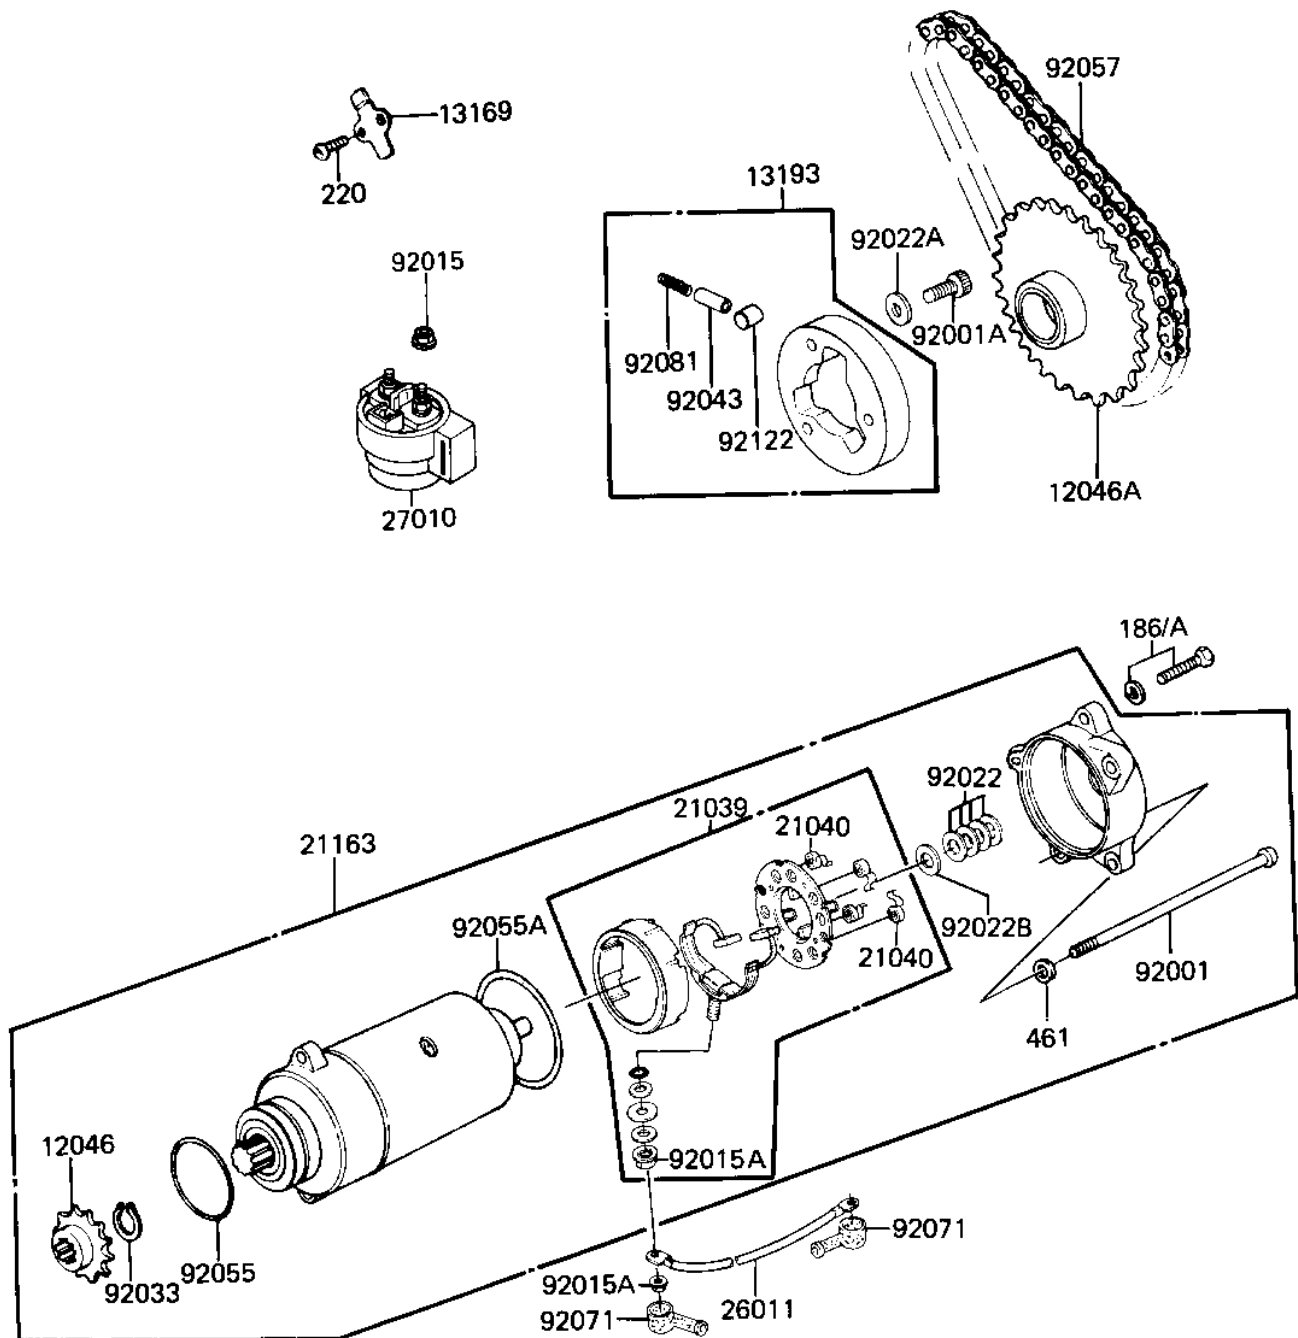

## 1984 Prairie® 250 PARTS DIAGRAM

STARTER MOTOR STARTER CLUTCH ('84-'85 C2)

E1840-0043

1  
1  
1  
2  
2  
2  
2  
5  
5  
5  
5  
5  
5  
5  
5  
5  
5  
5

## 1984 Prairie® 250 PARTS LIST

STARTER MOTOR STARTER CLUTCH ('84-'85 C2)

ITEM NAME	PART NUMBER	QUANTITY
SPROCKET,STARTER MOTO (Ref # 12046)	12046-1004	1
SPROCKET,STARTER (Ref # 12046A)	12046-1023	1
PLATE (Ref # 13169)	13169-1010	1
CLUTCH ASSY,STARTING (Ref # 13193)	13193-1006	1
BRUSH,CARBON (Ref # 21039)	21039-1053	1
SPRING-BRUSH (Ref # 21040)	21040-1003	1
STARTER-ELECTRIC (Ref # 21163)	21163-1036	1
WIRE-LEAD,STARTER MOT (Ref # 26011)	26011-1201	1
SWITCH,STARTER (Ref # 27010)	27010-1314	1
SCREW,PAN HEAD,6X130 (Ref # 92001)	92001-1046	1
BOLT (Ref # 92001A)	120P0816	1
NUT-6MM (Ref # 92015)	92015-1078	2
WASHER,THRUST,0.2T (Ref # 92022)	21025-011	1
WASHER,PLAIN (Ref # 92022A)	92022-1108	1
WASHER,THRUST,0.8T (Ref # 92022B)	92022-1132	1
CIRCLIP,13M/M (Ref # 92033)	92033-037	1
PIN (Ref # 92043)	92043-087	1
"O" RING,42.8MM (Ref # 92055)	21027-005	1
"O" RING,STARTER MOTR (Ref # 92055A)	92055-1086	1
CHAIN,DYNAMO (Ref # 92057)	92057-1009	1
GROMMET,CORD (Ref # 92071)	21017-017	1
SPRING (Ref # 92081)	92081-110	1
PIN (Ref # 92122)	92122-001	1
BOLT-UPSET-WP (Ref # 186)	186G0625	1
SCREW PAN HEAD 6X14 (Ref # 220)	220B0614	1
WASHER SPRING 6MM (Ref # 461)	461F0600	1