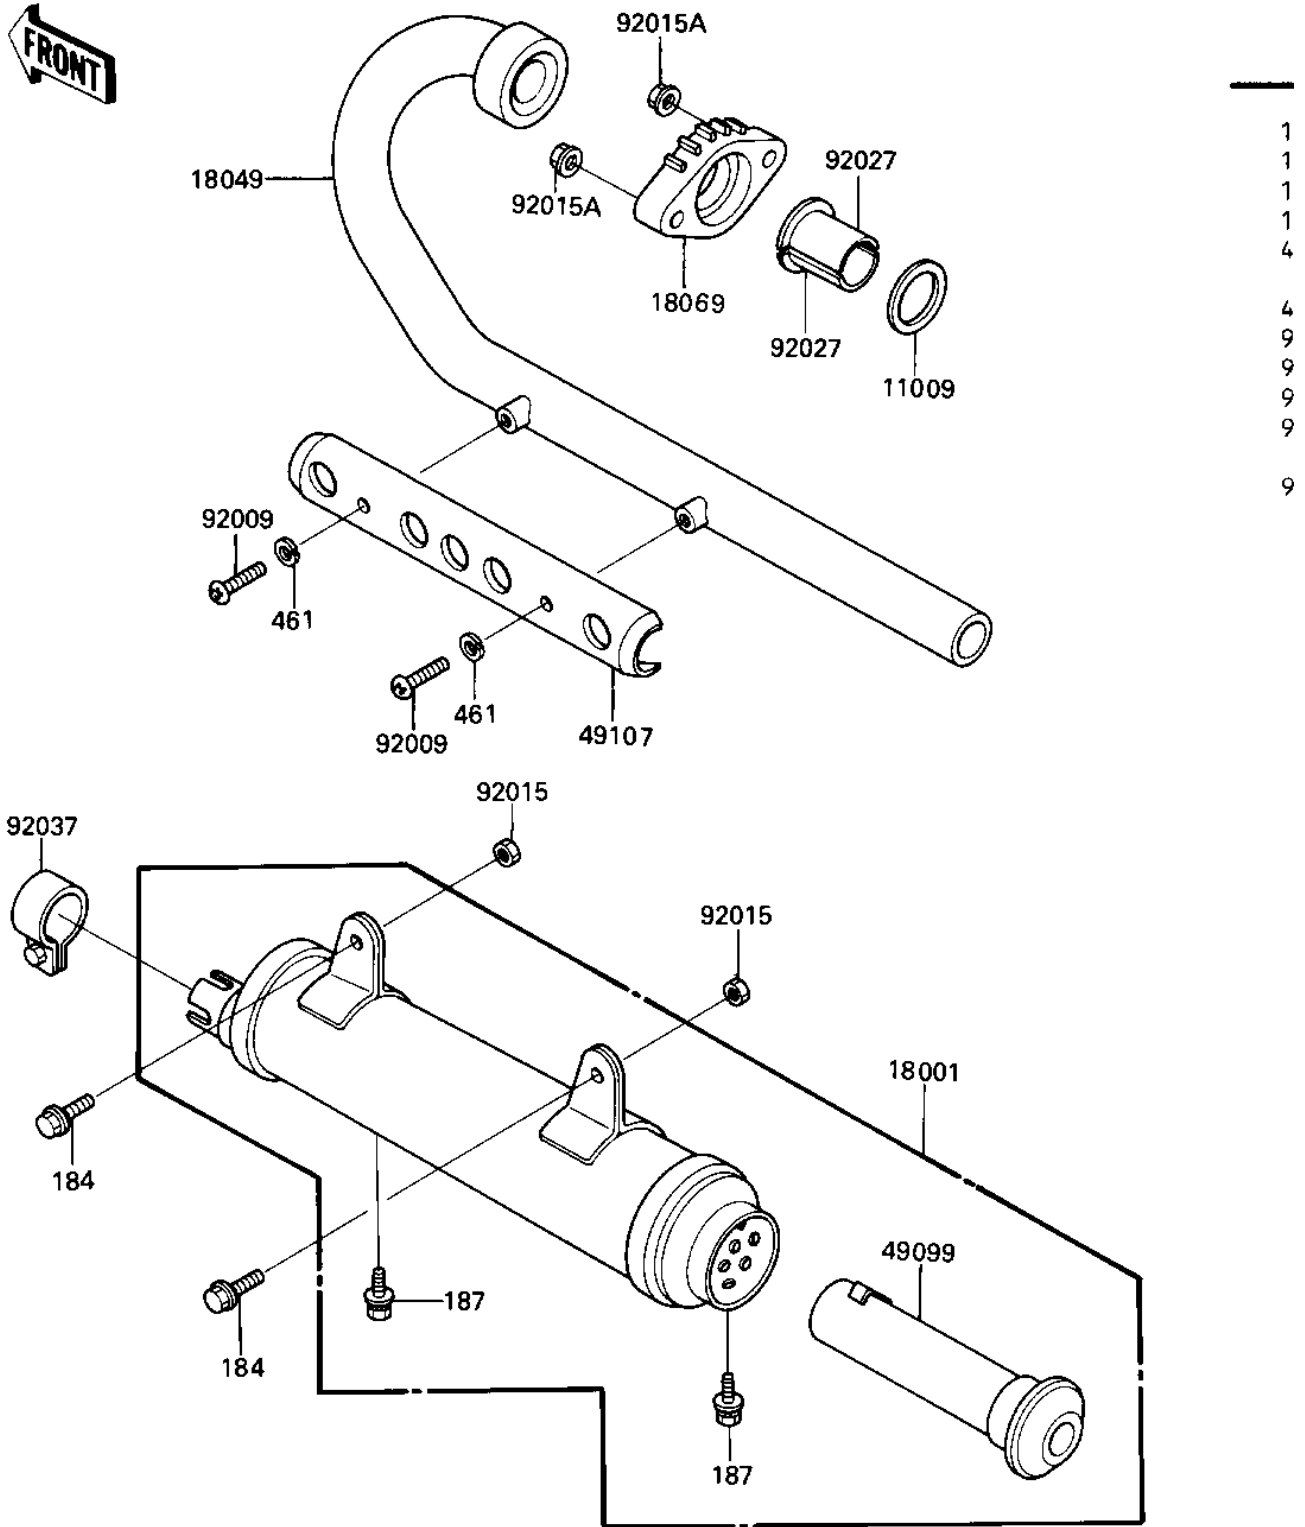

1984 Prairie® 250 PARTS DIAGRAM

MUFFLER ('84-'85 C2/C3)

E1140-018

- 1
- 1
- 1
- 1
- 4
- 4
- 9
- 9
- 9
- 9
- 9

1984 Prairie® 250 PARTS LIST

MUFFLER ('84-'85 C2/C3)

ITEM NAME	PART NUMBER	QUANTITY
GASKET,EXHAUST PIPE H (Ref # 11009)	11009-1866	1
MUFFLER (Ref # 18001)	18001-1452	1
PIPE-EXHAUST (Ref # 18049)	18049-1153	1
HOLDER EXHAUST PIPE (Ref # 18069)	18069-1014	1
BAFFLE-PIPE MUFFLER (Ref # 49099)	49099-1223	1
COVER-EXHAUST PIPE,BL (Ref # 49107)	49107-1004	1
SCREW,6X6.7,BLACK (Ref # 92009)	92009-1285	1
NUT,U,8MM,BLACK (Ref # 92015)	92015-1205	1
NUT,8MM (Ref # 92015A)	92015-1398	1
COLLAR,EXHAUST PIPE (Ref # 92027)	92027-264	1
CLAMP,MUFFLER CONNECT (Ref # 92037)	92037-1115	1
BOLT-UPSET-WP-SMALL (Ref # 184)	184J0820	1
BOLT 6X12 (Ref # 187)	187B0612	1
WASHER-SPRING,6MM,BLA (Ref # 461)	461K0600	1