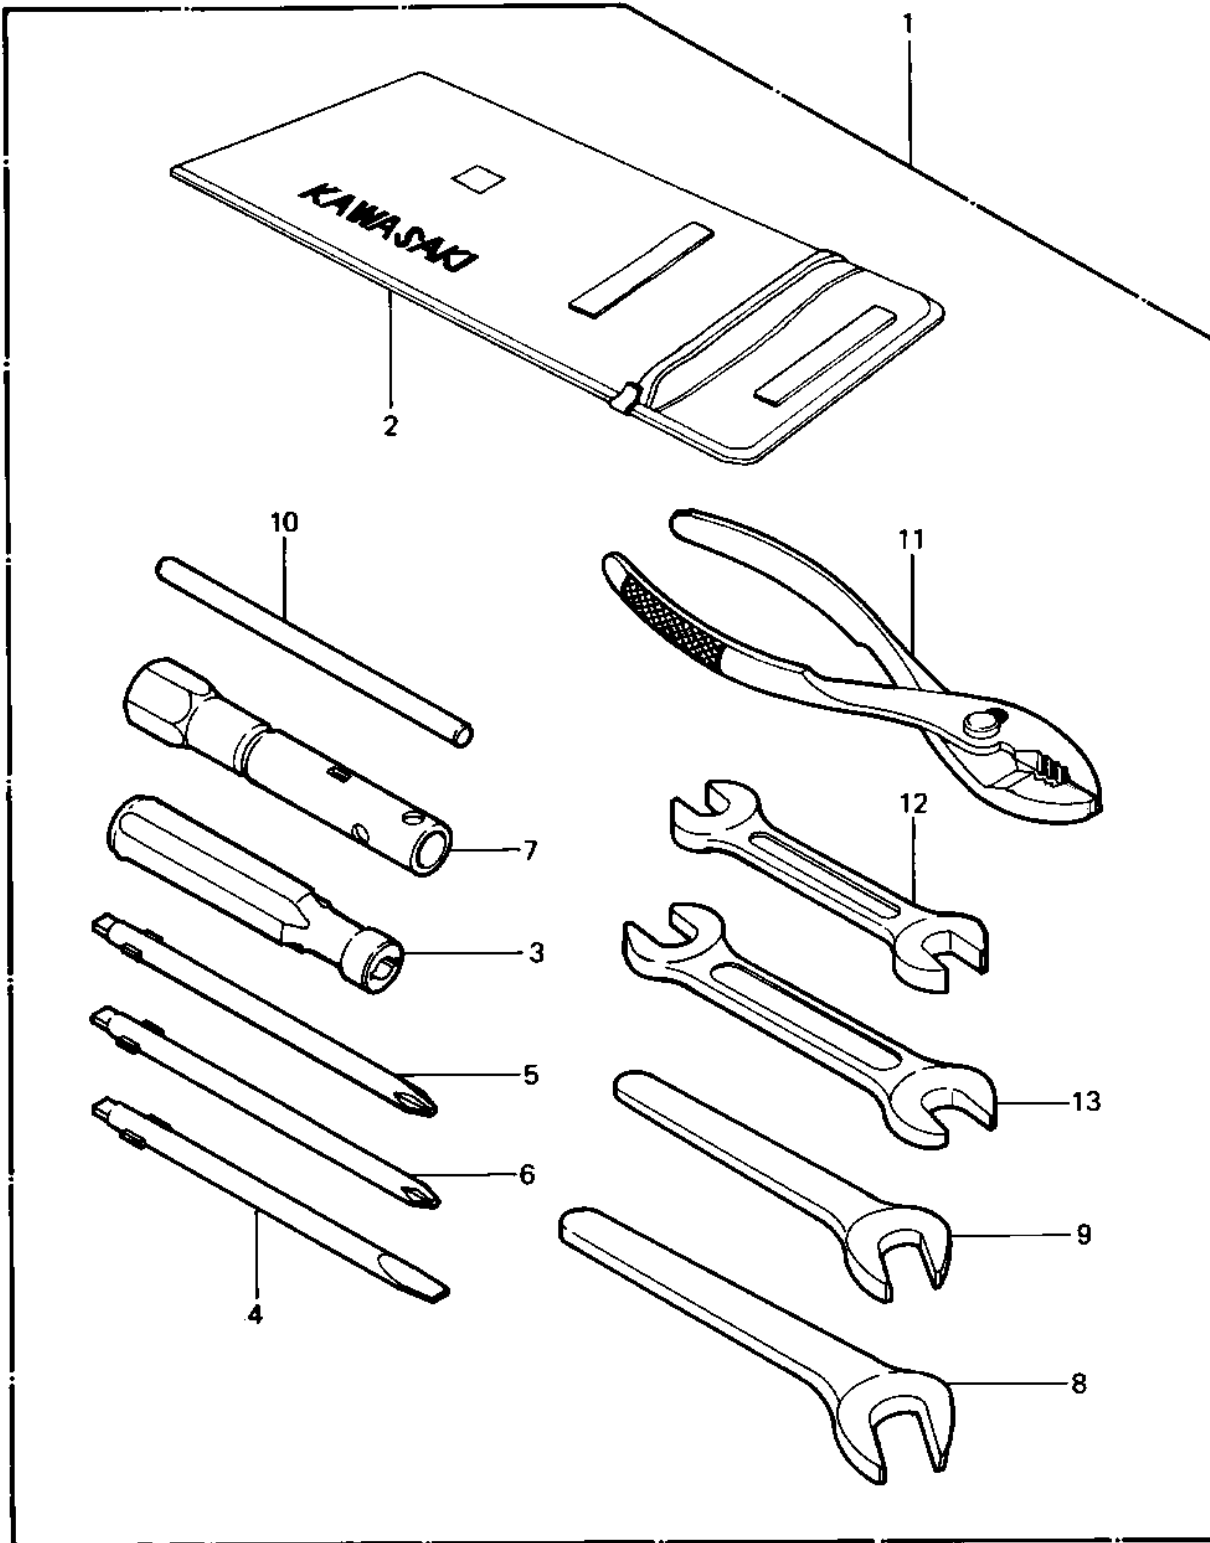

## 1983 Prairie® 250 PARTS DIAGRAM

OWNER TOOLS ('83 C1)

1032-10

## 1983 Prairie® 250 PARTS LIST

OWNER TOOLS ('83 C1)

ITEM NAME	PART NUMBER	QUANTITY
TOOLKIT (Ref # 1)	56007-4005	1
BAG,TOOL (Ref # 2)	56008-009	1
GRIP,SCREW DRIVER (Ref # 3)	92106-1001	1
92107-1052 (Canada) (Ref # 4)	92107-007	1
TOOL-DRIVER (Ref # 5)	92107-1052	1
92107-1002 (Canada) (Ref # 6)	92107-008	1
UNAVAILABLE IN PRICE BOOK (Ref # 7)	92110-1001	1
WRENCH,OPEN END,19M/M (Ref # 8)	92110-1004	1
92110-1031 (Canada) (Ref # 9)	92110-1030	1
BAR,SPARK PLUG WRENCH (Ref # 10)	92111-005	1
92112-003 (Canada) (Ref # 11)	92112-005	1
UNAVAILABLE IN PRICE BOOK (Ref # 12)	92126-005	1
UNAVAILABLE IN PRICE BOOK (Ref # 13)	92126-006	1