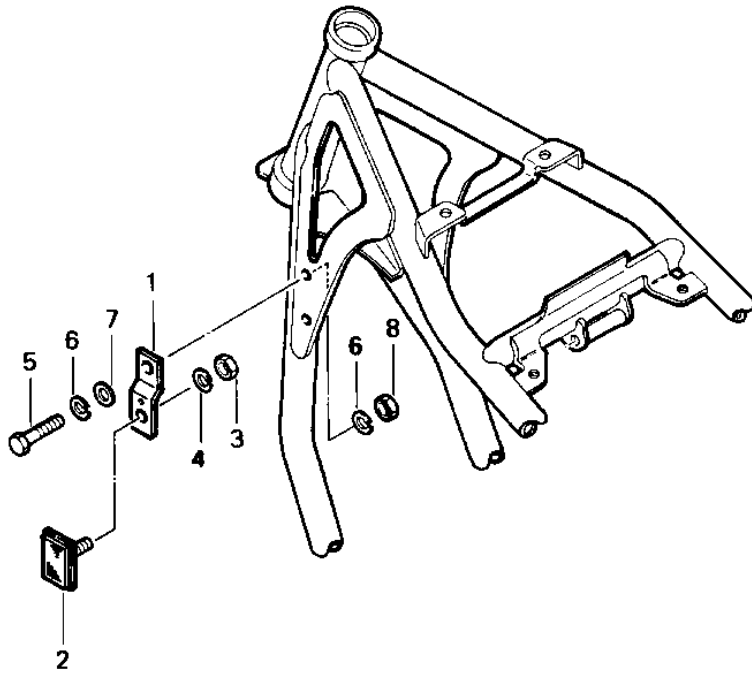

## 1983 Prairie® 250 PARTS DIAGRAM

REFLECTORS (CANADA) ('83 C1)

## 1983 Prairie® 250 PARTS LIST

REFLECTORS (CANADA) ('83 C1)

ITEM NAME	PART NUMBER	QUANTITY
BRACKET,REFLECTOR (Canada) (Ref # 1)	11034-4134	1
BRACKET,REFLECTOR (Canada) (Ref # 1)	11034-4135	1
REFLECTOR,REFLEX(FRON (Ref # 2)	28012-1003	1
NUT,5MM (Ref # 3)	311B0500	2
WASHER SPRING 5MM (Ref # 4)	461F0500	2
BOLT-UPSET,6X20 (Ref # 5)	112G0620	1
WASHER SPRING 6MM (Ref # 6)	461F0600	1
WASHER PLAIN 6MM (Ref # 7)	411B0600	1
NUT 6MM (Ref # 8)	311B0600	1
REFLECTOR-REFLEX,RR (Ref # 9)	28012-1054	1
WASHER PLAIN 5MM (Ref # 11)	411B0500	1