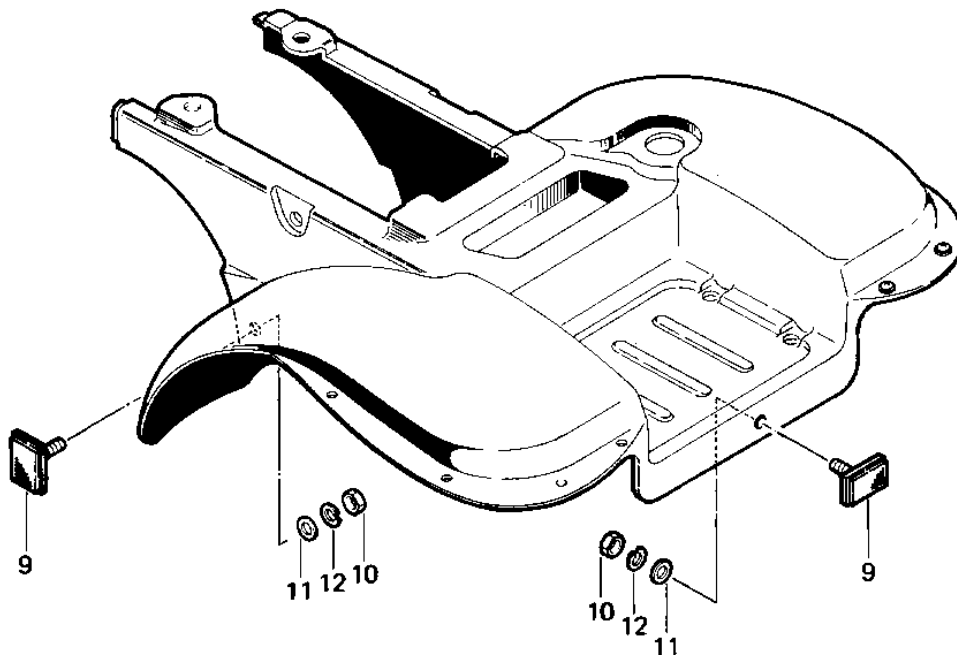

## 1983 Prairie® 250 PARTS DIAGRAM

REFLECTORS (CANADA) ('83 C1)

## 1983 Prairie® 250 PARTS LIST

REFLECTORS (CANADA) ('83 C1)

ITEM NAME	PART NUMBER	QUANTITY
BRACKET,REFLECTOR (Canada) (Ref # 1)	11034-4134	1
BRACKET,REFLECTOR (Canada) (Ref # 1)	11034-4135	1
REFLECTOR,REFLEX(FRON (Ref # 2)	28012-1003	1
NUT,5MM (Ref # 3)	311B0500	2
WASHER SPRING 5MM (Ref # 4)	461F0500	2
BOLT-UPSET,6X20 (Ref # 5)	112G0620	1
WASHER SPRING 6MM (Ref # 6)	461F0600	1
WASHER PLAIN 6MM (Ref # 7)	411B0600	1
NUT 6MM (Ref # 8)	311B0600	1
REFLECTOR-REFLEX,RR (Ref # 9)	28012-1054	1
WASHER PLAIN 5MM (Ref # 11)	411B0500	1