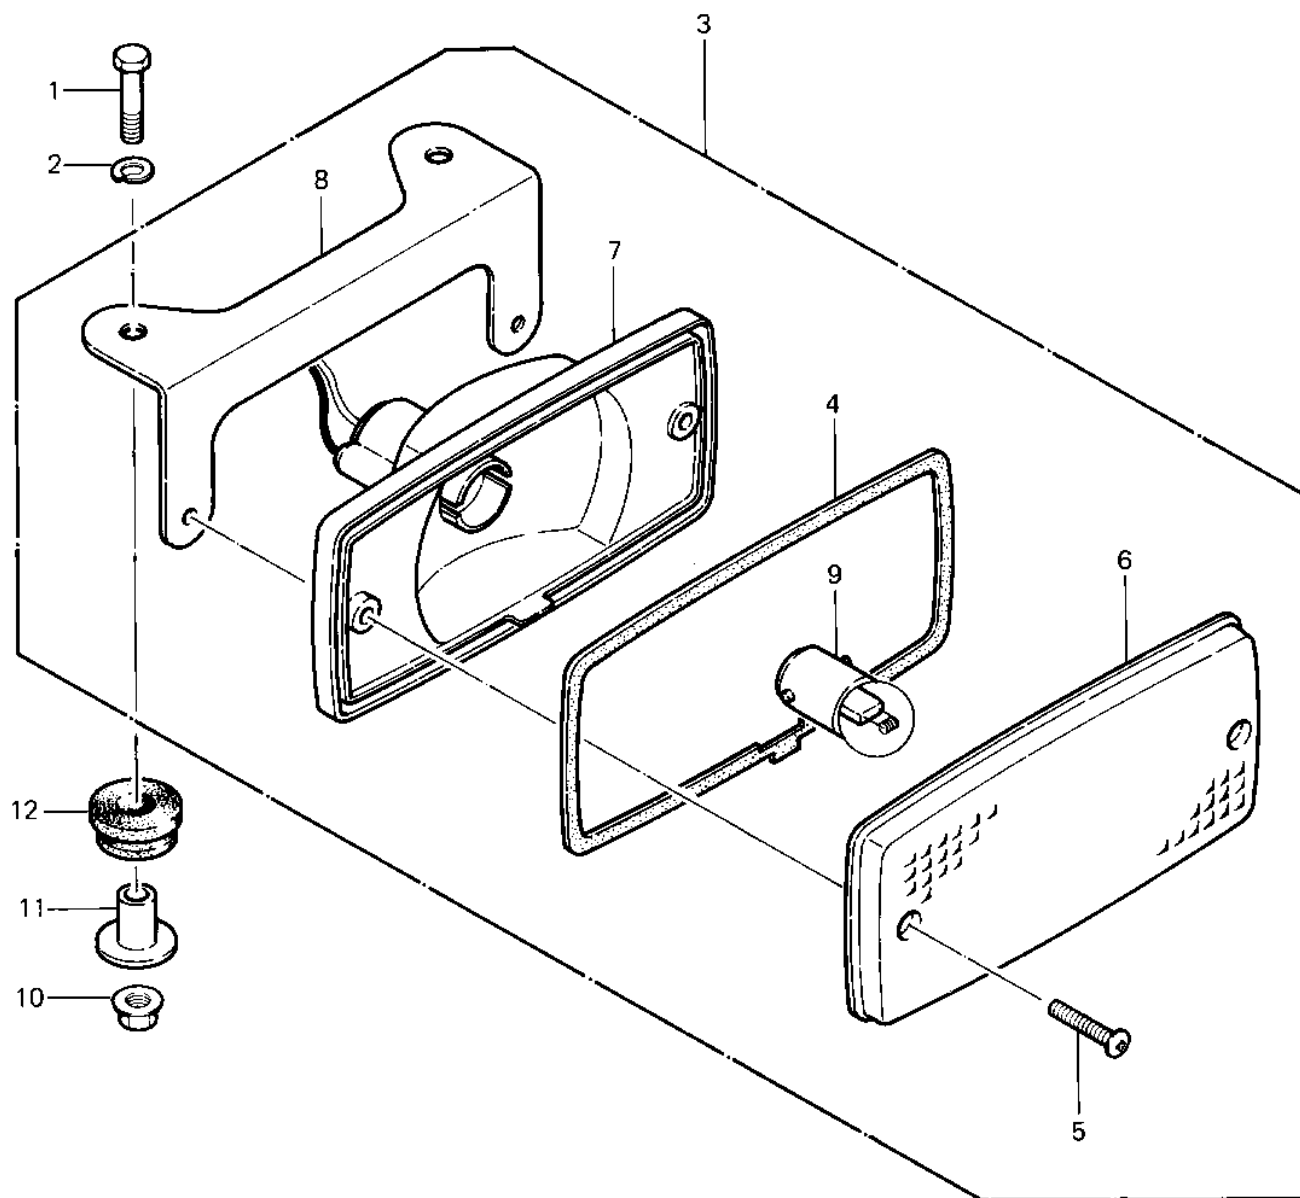

## 1983 Prairie® 250 PARTS DIAGRAM

TAILLIGHT ('83 C1)

1032-1:

## 1983 Prairie® 250 PARTS LIST

TAILLIGHT ('83 C1)

ITEM NAME	PART NUMBER	QUANTITY
BOLT-UPSET,6X20 (Ref # 1)	112G0620	1
WASHER SPRING 6MM (Ref # 2)	461F0600	1
LAMP-ASSY-TAIL (Ref # 3)	23024-4002	1
GASKET (Ref # 4)	11009-4004	1
SCREW-PAN-CROS (Ref # 5)	220B0420	1
LENS,TAIL LAMP (Ref # 6)	23026-4003	1
BODY-COMP-TAIL LAMP (Ref # 7)	23027-4001	1
BRACKET-TAIL LAMP (Ref # 8)	23036-4004	1
BULB,12V 4CP (Ref # 9)	92069-1012	1
NUT-6MM (Ref # 10)	92015-1078	1
COLLAR (Ref # 11)	92027-1045	1
DAMPER RUBBER (Ref # 12)	92075-277	1