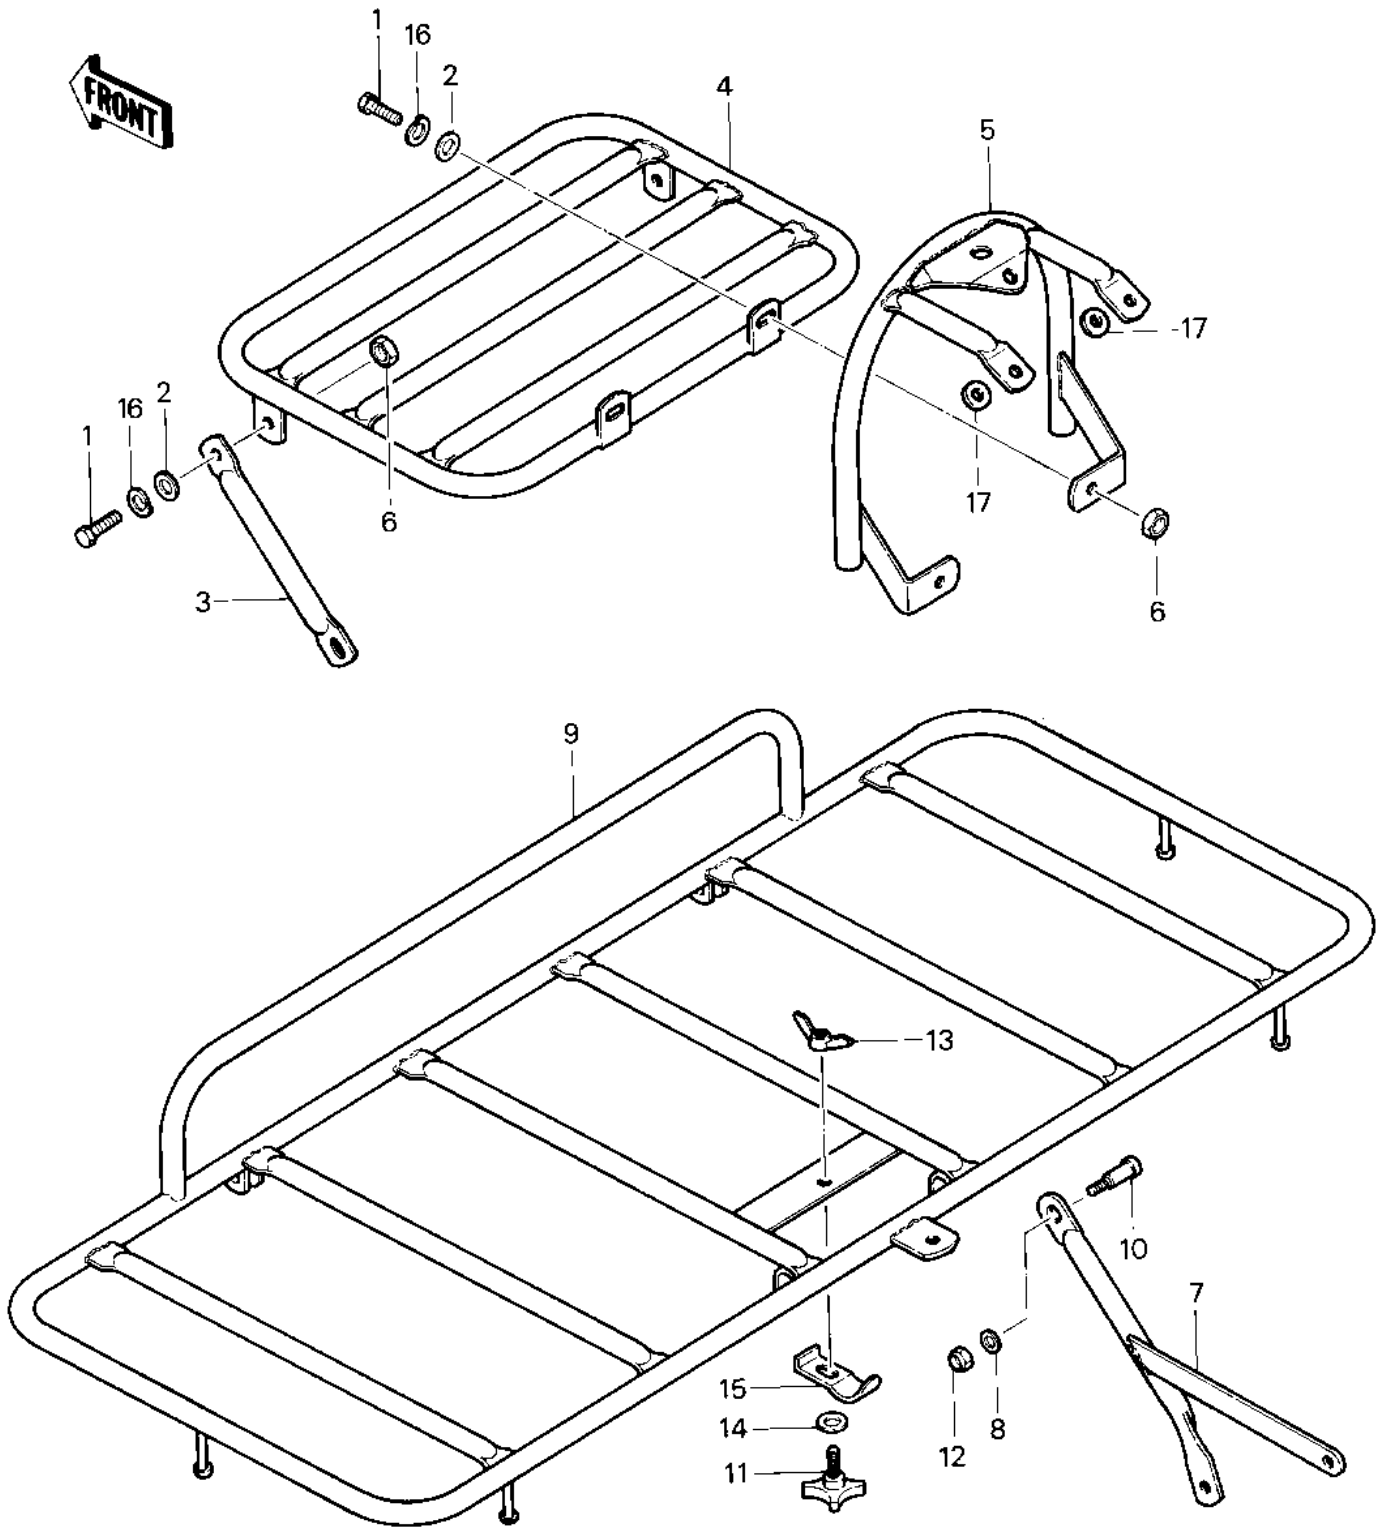

1983 Prairie® 250 PARTS DIAGRAM

CARRIERS ('83 C1)

Re	N
2	
3	
4	
5	
6	
7	
8	
9	
10	
11	
12	
13	
14	
15	
16	
17	

1032-1332

1983 Prairie® 250 PARTS LIST

CARRIERS ('83 C1)

ITEM NAME	PART NUMBER	QUANTITY
BOLT-SMALL-UPSET 8X25 (Ref # 1)	115G0825	1
WASHER PLAIN 8MM (Ref # 2)	410B0800	1
ARM (Ref # 3)	21083-4008-8G	1
FRONT CARRIER,BLACK (Ref # 4)	53029-4005-8G	1
GUARD,HEAD LAMP,BLACK (Ref # 5)	55020-4022-8G	1
NUT,LOCK,8MM (Ref # 6)	92015-1124	2
ARM,LEFT (Ref # 7)	21083-4009-8G	1
ARM,RIGHT (Ref # 7)	21083-4010-8G	1
WASHER PLAIN 8MM (Ref # 8)	411B0800	2
REAR CARRIER,BLACK (Ref # 9)	53029-4006-8G	1
BOLT (Ref # 10)	92001-4026	1
BOLT,CARRIER (Ref # 11)	92001-4027	1
NUT-WING (Ref # 13)	92015-4021	1
WASHER (Ref # 14)	92022-4032	1
CLAMP,BLACK (Ref # 15)	92037-4011-8G	1
WASHER SPRING 8MM (Ref # 16)	461F0800	1