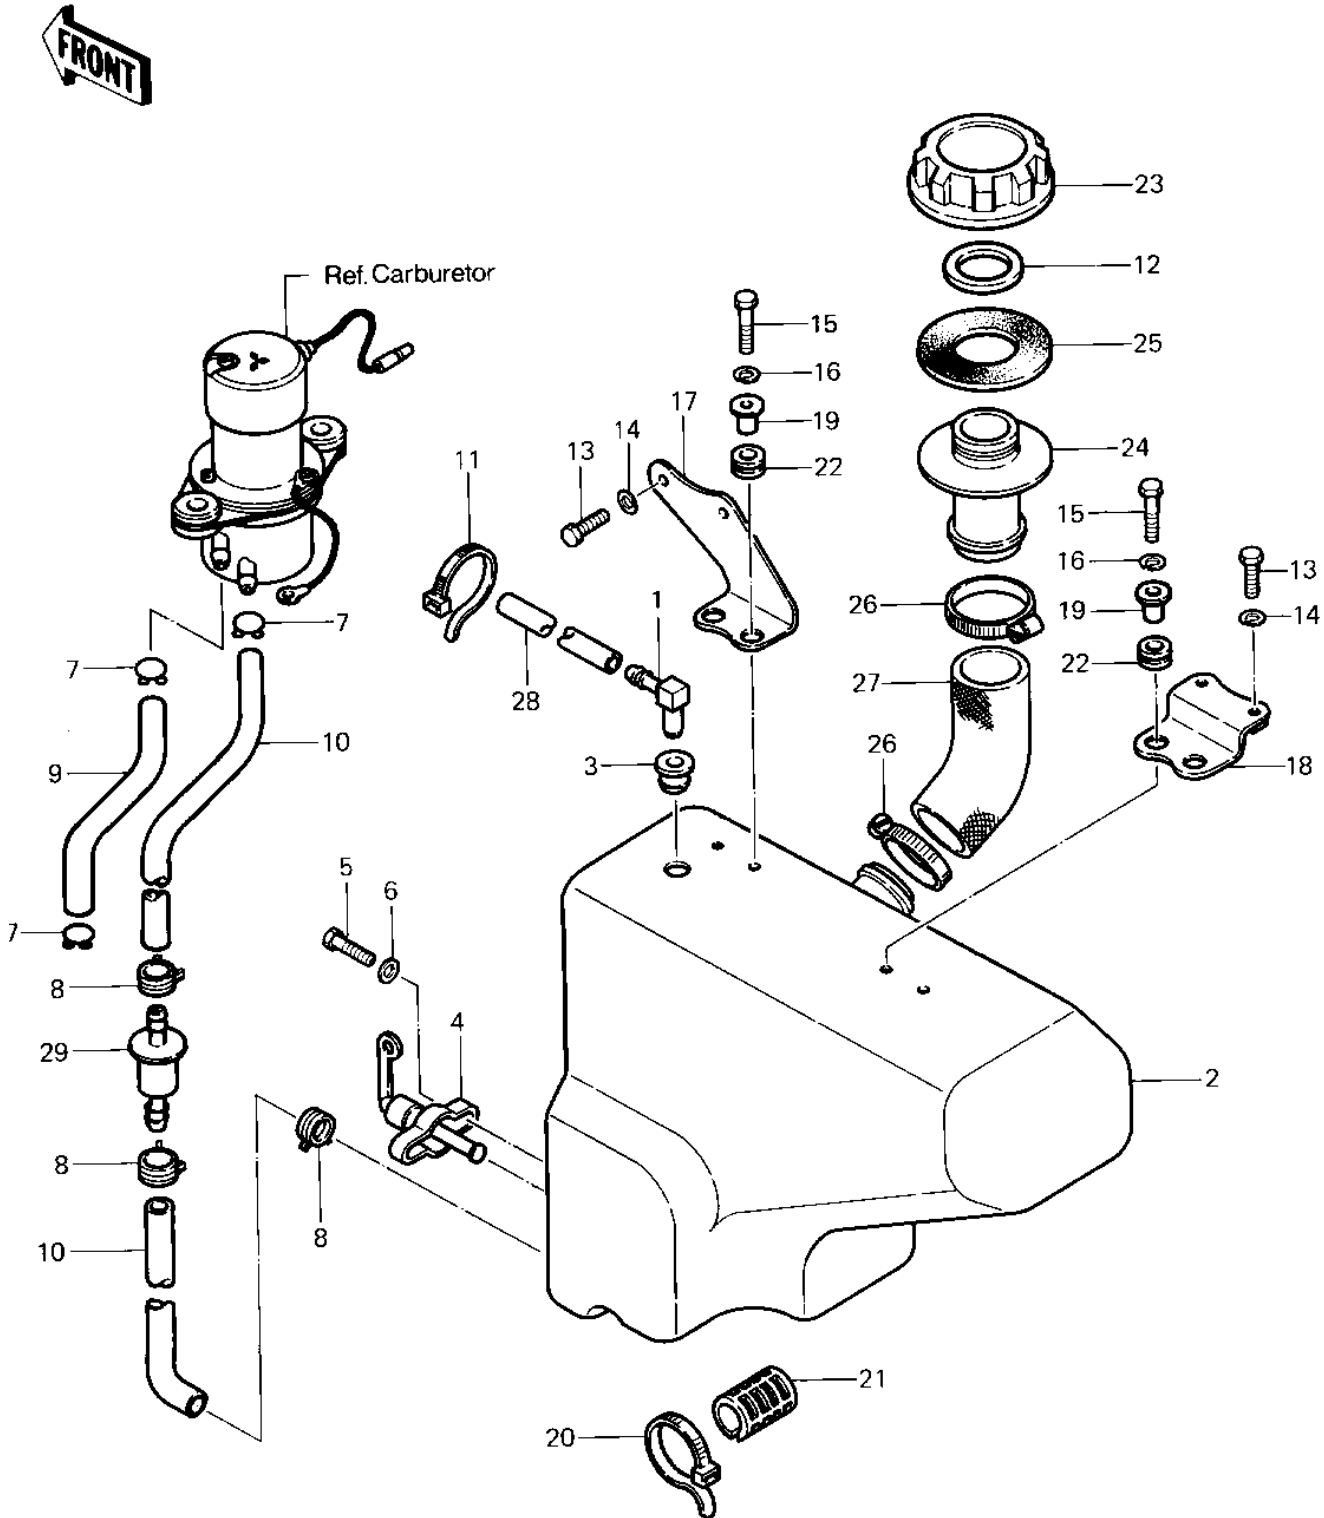

## 1983 Prairie® 250 PARTS DIAGRAM

FUEL TANK ('83 C1)

Ref	N
1	
2	
3	
4	
5	
6	
7	
8	
9	
10	
11	
12	
13	
14	
15	
16	
17	
18	
19	
20	
21	
22	
23	
24	
25	
26	
27	
28	
29	

1032-1332

## 1983 Prairie® 250 PARTS LIST

FUEL TANK ('83 C1)

ITEM NAME	PART NUMBER	QUANTITY
BREATHER (Ref # 1)	14069-003	1
TANK-FUEL,GRAY (Ref # 2)	51001-4005-8L	1
DAMPER,FUEL TANK (Ref # 3)	92075-4029	1
TAP-ASSY-FUEL (Ref # 4)	51023-1115	1
BOLT-HEX HEAD,6X16 (Ref # 5)	92001-114	1
WASHER-PLAIN (Ref # 6)	92022-183	1
CLAMP,TUBE (Ref # 7)	92037-1682	1
CLAMP (Ref # 8)	92037-4009	1
TUBE,5.3X10.5X450 (Ref # 9)	92059-4030	1
TUBE,5.3X10.5X85 (Ref # 10)	92059-4029	1
BAND (Ref # 11)	92072-4004	1
GASKET,FUEL TANK CAP (Ref # 12)	11009-3020	1
BOLT-UPSET 6X14 (Ref # 13)	112B0614	1
WASHER SPRING 6MM (Ref # 14)	461F0600	2
BOLT-UPSET,6X20 (Ref # 15)	112G0620	1
BRACKET-TANK (Ref # 17)	32052-4006	1
BRACKET-TANK (Ref # 18)	32052-4007	1
COLLAR (Ref # 19)	92027-1045	1
BAND (Ref # 20)	92072-3505	1
DAMPER RUBBER (Ref # 21)	92075-084	1
DAMPER RUBBER (Ref # 22)	92075-277	1
CAP,FUEL TANK (Ref # 23)	51049-3001	1
FILLER,FUEL TANK (Ref # 24)	59231-3001	1
WASHER-RUBBER (Ref # 25)	92022-4024	1
HOSE CLAMP (Ref # 26)	92037-3009	1
TUBE,TANK (Ref # 27)	92059-4013	1
TUBE-BREATHER (Ref # 28)	92059-4027	1
FILTER-FUEL (Ref # 29)	49019-4001	1