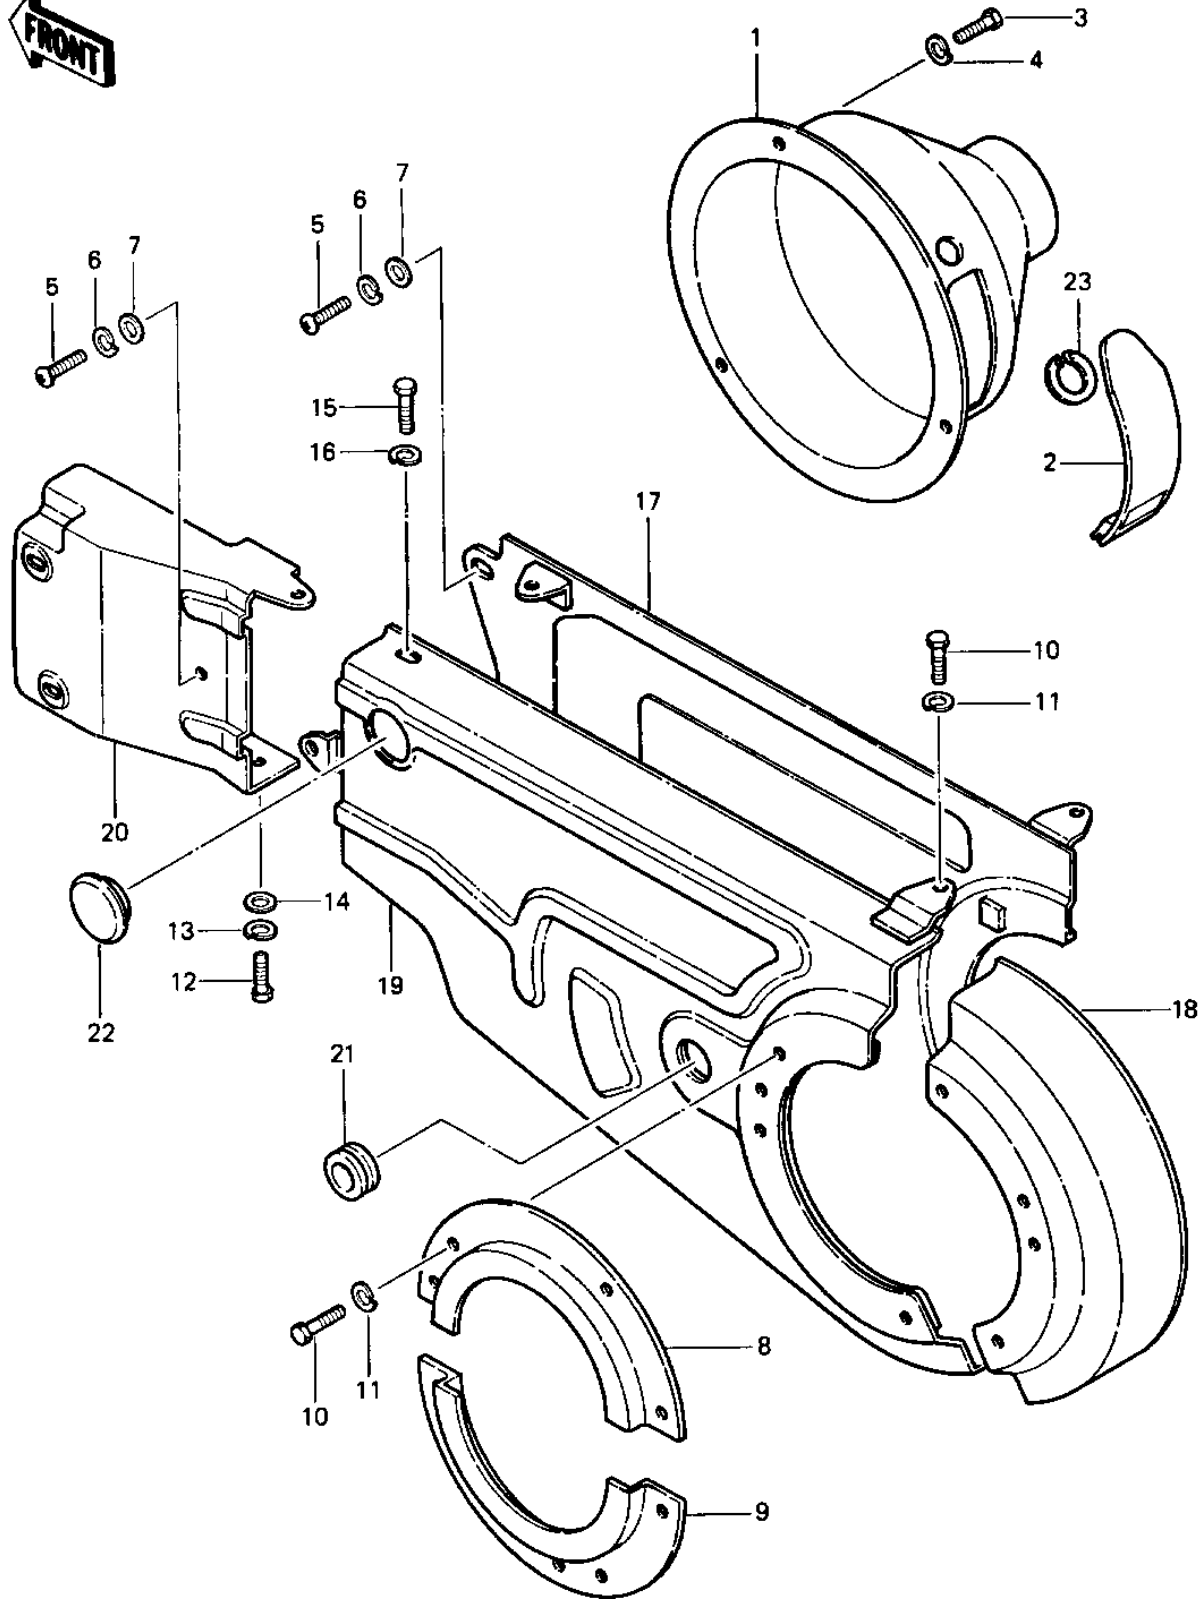

## 1983 Prairie® 250 PARTS DIAGRAM

CHAIN CASE ('83 C1)

1032-11

## 1983 Prairie® 250 PARTS LIST

CHAIN CASE ('83 C1)

ITEM NAME	PART NUMBER	QUANTITY
COVER,DIFFERENTIAL (Ref # 1)	14025-4009	1
COVER,DIFFERENTIAL (Ref # 2)	14025-4010	1
BOLT-UPSET,6X12 (Ref # 3)	112G0612	2
WASHER SPRING 6MM (Ref # 4)	461F0600	5
SCREW PAN HEAD 6X12 (Ref # 5)	220B0612	1
WASHER PLAIN 6MM (Ref # 7)	410B0600	2
BRACKET,LARGE (Ref # 8)	11036-1454	1
BRACKET,SMALL (Ref # 9)	11036-1455	1
BOLT-UPSET 6X14 (Ref # 12)	112B0614	1
BOLT-UPSET,6X16 (Ref # 15)	112G0616	1
CASE-CHAIN,INNER (Ref # 17)	36014-1041	1
CASE-CHAIN,RR (Ref # 18)	36014-1059	1
CASE-CHAIN,FR (Ref # 19)	36014-1060	1
CASE CHAIN,FR (Ref # 20)	36014-4011	1
GROMMET HARNESS 22MM (Ref # 21)	92071-012	1
PLUG CHAIN CASE (Ref # 22)	92074-004	1
CIRCLIP, 20MM (Ref # 23)	480J2000	1