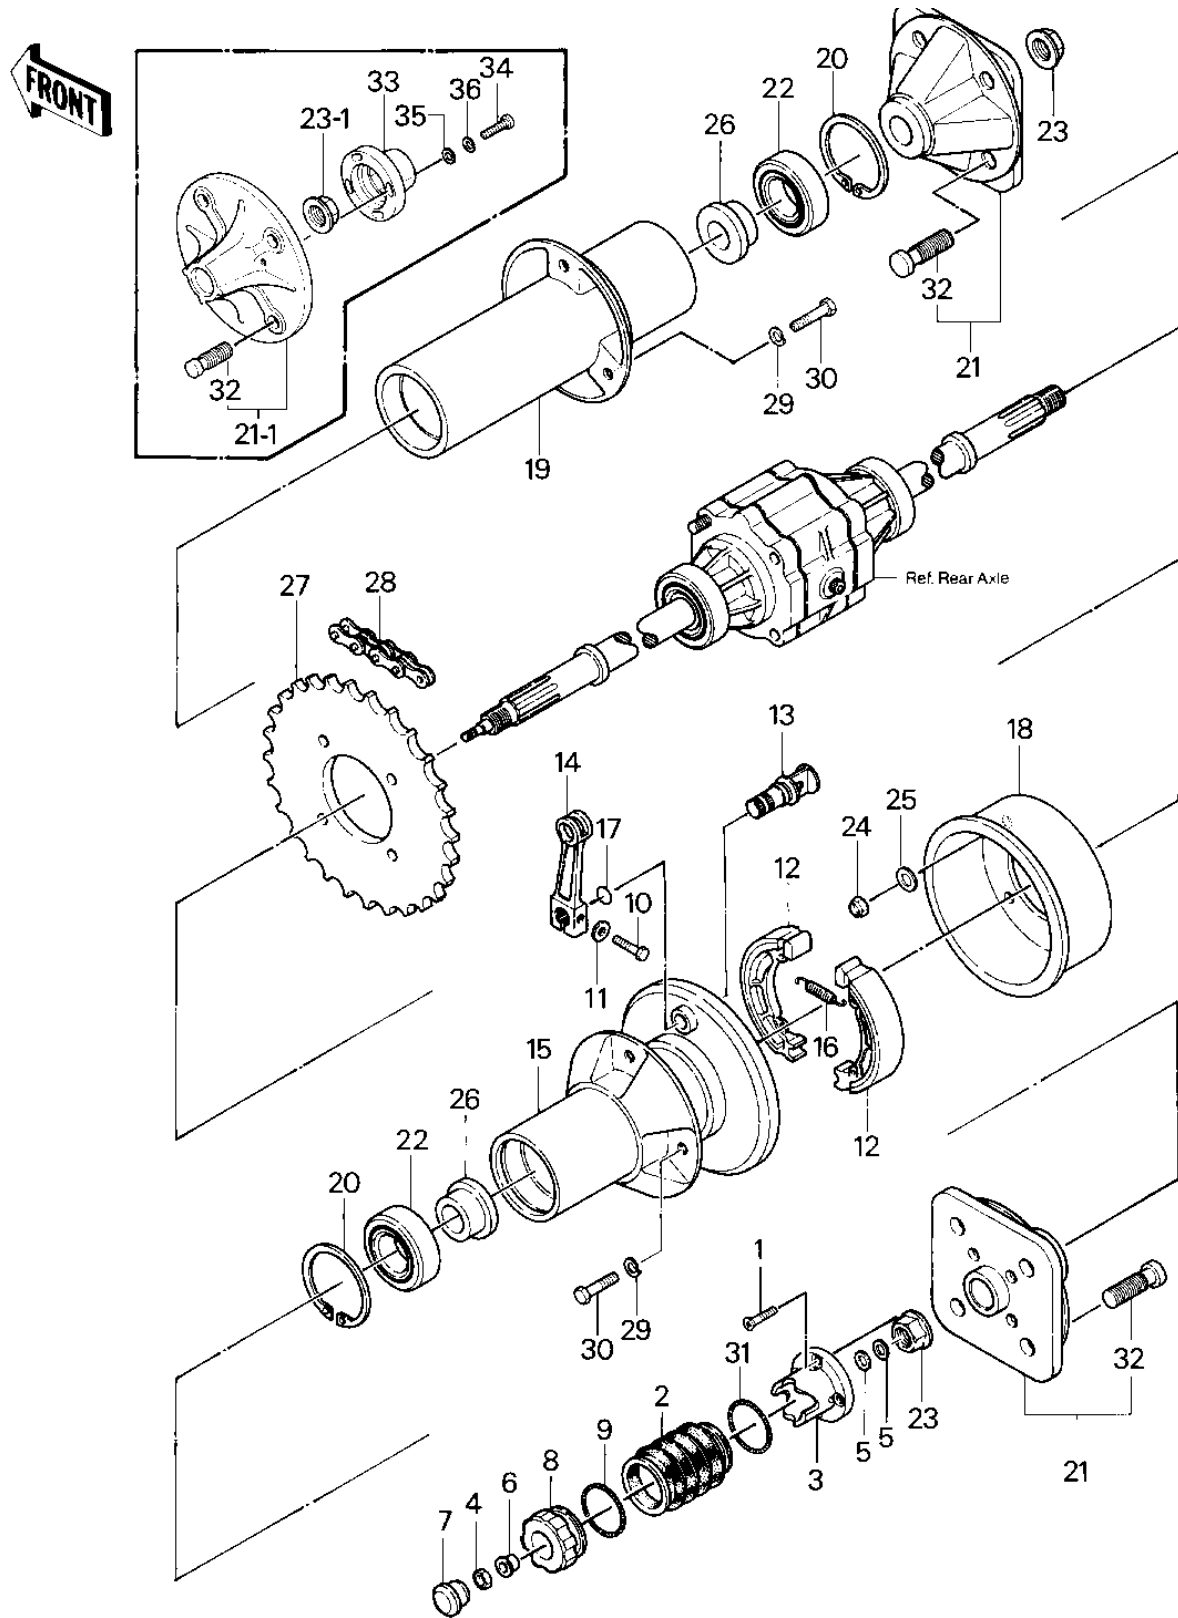

## 1983 Prairie® 250 PARTS DIAGRAM

REAR HUB/BRAKE/CHAIN ('83 C1)

Ref. No.	Part Name
1	
2	
3	
4	
5	
6	
7	
8	
9	
10	
11	
12	
13	
14	
15	
16	
17	
18	
20	
21	
22	
23	
24	
25	
26	
27	
28	
29	
30	
31	
32	
33	
34	
35	
36	

## 1983 Prairie® 250 PARTS LIST

REAR HUB/BRAKE/CHAIN ('83 C1)

ITEM NAME	PART NUMBER	QUANTITY
SCREW CNTSNK HD 5X16 (Ref # 1)	221B0516A	1
BOOT (Ref # 2)	49006-4005	1
CAM (Ref # 3)	49060-4001	1
NUT-LOCK,5MM (Ref # 4)	92019-014	1
WASHER,PLAIN,5MM (Ref # 5)	92022-241	1
COLLAR (Ref # 6)	92027-4030	1
PLUG,FRAME END (Ref # 7)	92066-1027	1
KNOB (Ref # 8)	92077-4002	2
SPRING (Ref # 9)	92081-1177	1
BOLT-UPSET (Ref # 10)	112G0622	1
WASHER PLAIN 6MM (Ref # 11)	411B0600	1
SHOE-BRAKE (Ref # 12)	41048-1068	1
CAM SHAFT,BRAKE (Ref # 13)	41050-1002	1
LEVER BRAKE CAM (Ref # 14)	41053-1022	1
PANEL RR-BRAKE (Ref # 15)	42016-4008	1
SPRING-BRAKE SHOE (Ref # 16)	42020-004	1
"O" RING,15MM (Ref # 17)	670B2015	1
DRUM,HUB-RR (Ref # 18)	41038-4017	1
HOUSING BEARING R-HUB (Ref # 19)	41046-4008	1
CIRCRIP-TYPE-C,68MM (Ref # 20)	481J6800	1
KIT RR-HUB (Ref # 21)	99996-4002	1
RR-HUB,FORGED (Ref # 21-1)	49030-4011	1
BEARING (Ref # 22)	601A6008UU	1
NUT,FLANGED,18MM (Ref # 23)	92015-2186	1
NUT,FLANGED&LOCK,18MM (Ref # 23-1)	92015-4024	1
NUT,10MM (Ref # 24)	92015-1429	1
WASHER,10.5X18X2.5 (Ref # 25)	92022-1453	1
COLLAR,AXLE (Ref # 26)	92027-4029	1
SPROCKET-HUB,50T (Ref # 27)	42041-4008	1

## 1983 Prairie® 250 PARTS LIST

REAR HUB/BRAKE/CHAIN ('83 C1)

ITEM NAME	PART NUMBER	QUANTITY
CHAIN,EK520SH-0,98L (Ref # 28)	92057-4011	1
WASHER SPRING 10MM (Ref # 29)	461F1000	1
BOLT (Ref # 30)	92001-160	1
SPRING,L=141 (Ref # 31)	92081-1570	1
BOLT,LUG (Ref # 23)	92001-4006	1
CAP (Ref # 33)	11012-4005	1
SCREW PAN HEAD 5X20 (Ref # 34)	220B0520	1
WASHER PLAIN 5MM (Ref # 35)	410B0500	1
WASHER SPRING 5MM (Ref # 36)	461F0500	1