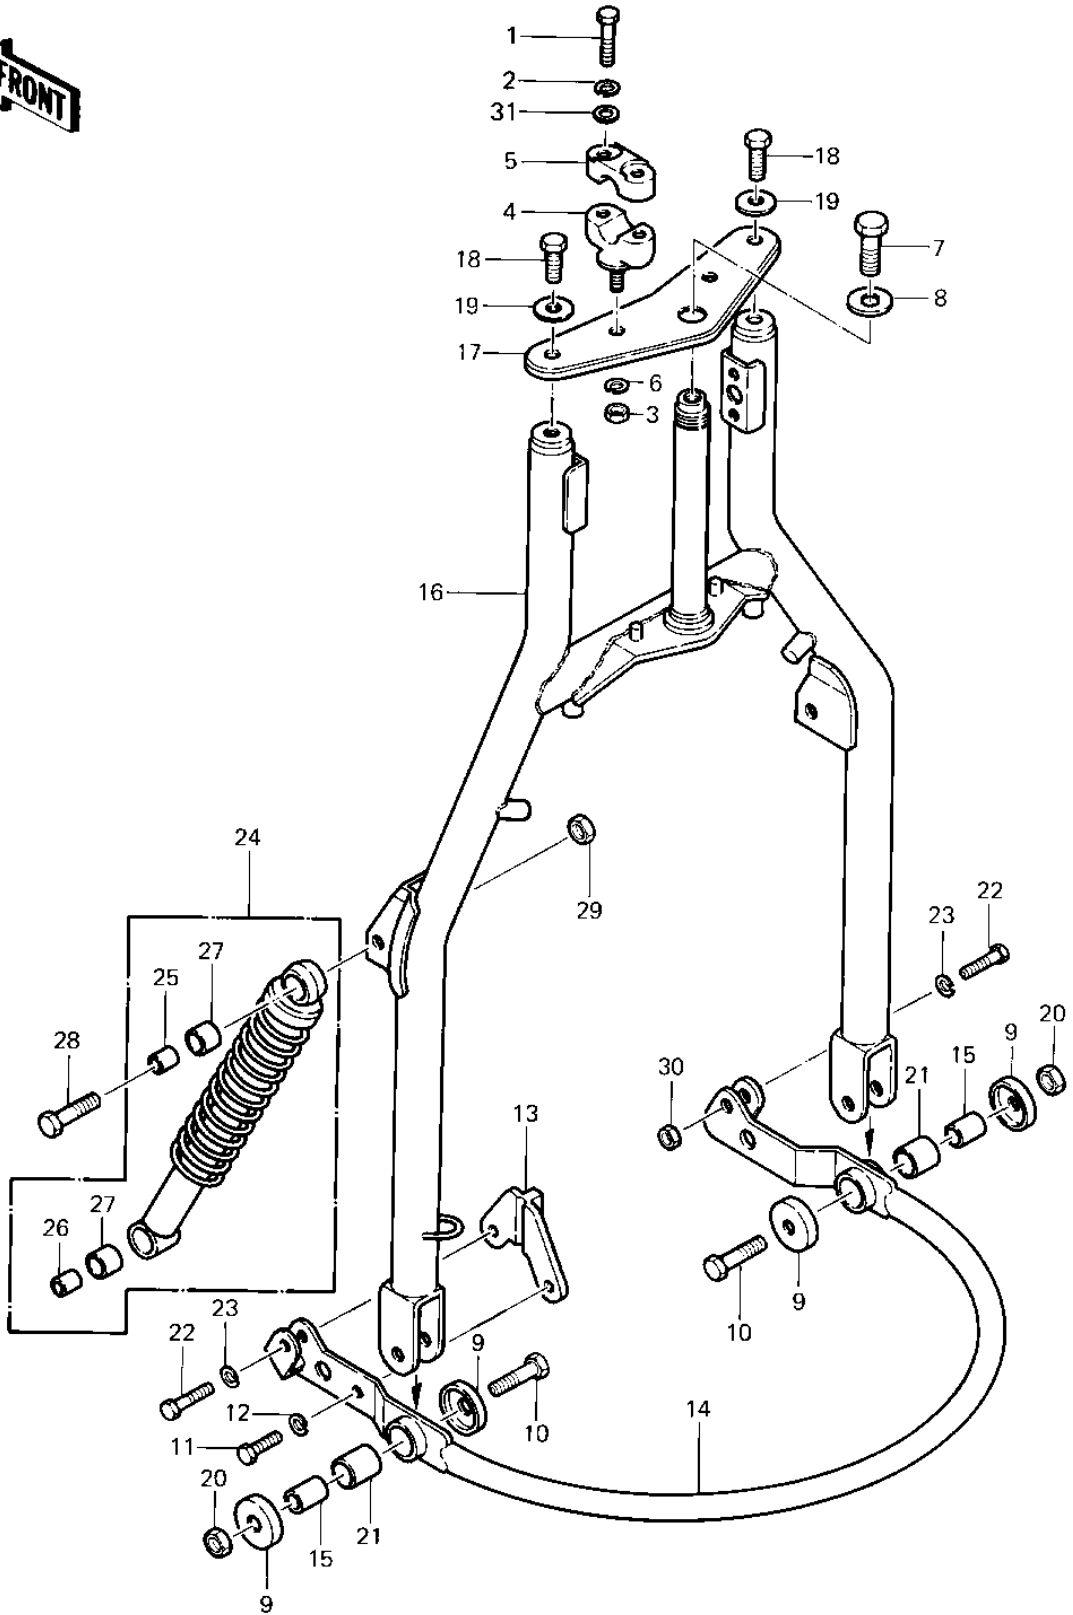

1983 Prairie® 250 PARTS DIAGRAM

FRONT FORK ('83 C1)

Ref	No
1	
2	
3	
4	
5	
6	
7	
8	
9	
10	
11	
12	
13	
14	
15	
16	
17	
18	
19	
20	
21	
22	
23	
24	
25	
26	
27	
28	
29	
30	
31	

1032-1332

1983 Prairie® 250 PARTS LIST

FRONT FORK ('83 C1)

ITEM NAME	PART NUMBER	QUANTITY
BOLT,8X40 (Ref # 1)	115G0840	1
WASHER SPRING 8MM (Ref # 2)	461F0800	1
NUT,10MM (Ref # 3)	314B1000	1
HOLDER,HANDLEBAR,BUFF (Ref # 4)	46012-002-80	1
HOLDER UPPER HANDLEBAR (Ref # 5)	46012-004	1
WASHER SPRING 10MM (Ref # 6)	461F1000	3
BOLT,STEERING STEM (Ref # 7)	44041-072	1
WASHER,STEERING STEM (Ref # 8)	44043-056	1
CAP (Ref # 9)	11012-4004	1
BOLT HEX HEAD 14X55 (Ref # 10)	113B1455	1
BOLT-UPSET,10X20 (Ref # 11)	112B1020	1
STOPPER (Ref # 13)	32085-4006	1
ARM-SUSP (Ref # 14)	39007-4003	1
SLEEVE,14X20X25.3 (Ref # 15)	42036-4003	1
FRONT FORK,EBONY (Ref # 16)	44001-4007-8G	1
FRONT FORK,RED (Ref # 16)	44001-4007-8R	1
HOLDER-FORK UPPER (Ref # 17)	44039-4003	1
BOLT (Ref # 18)	92001-1742	1
WASHER (Ref # 19)	92022-1381	1
NUT-LOCK,14MM (Ref # 20)	92019-011	1
BUSHING,SWING ARM (Ref # 21)	92028-4001	1
BOLT,HEX HEAD 10X40 (Ref # 22)	92001-1253	1
SHOCKABSORBER,EBONY (Ref # 24)	45014-4010-8G	1
COLLAR (Ref # 25)	92027-4023	1
COLLAR (Ref # 26)	92027-4024	1
DAMPER (Ref # 27)	92075-4030	1
BOLT,12X45 (Ref # 28)	92001-4018	1
NUT-LOCK,12MM (Ref # 29)	92019-009	1
NUT,LOCK,10MM (Ref # 30)	92019-021	1

1983 Prairie® 250 PARTS LIST

FRONT FORK ('83 C1)

ITEM NAME	PART NUMBER	QUANTITY
WASHER PLAIN 8MM (Ref # 31)	410B0800	1