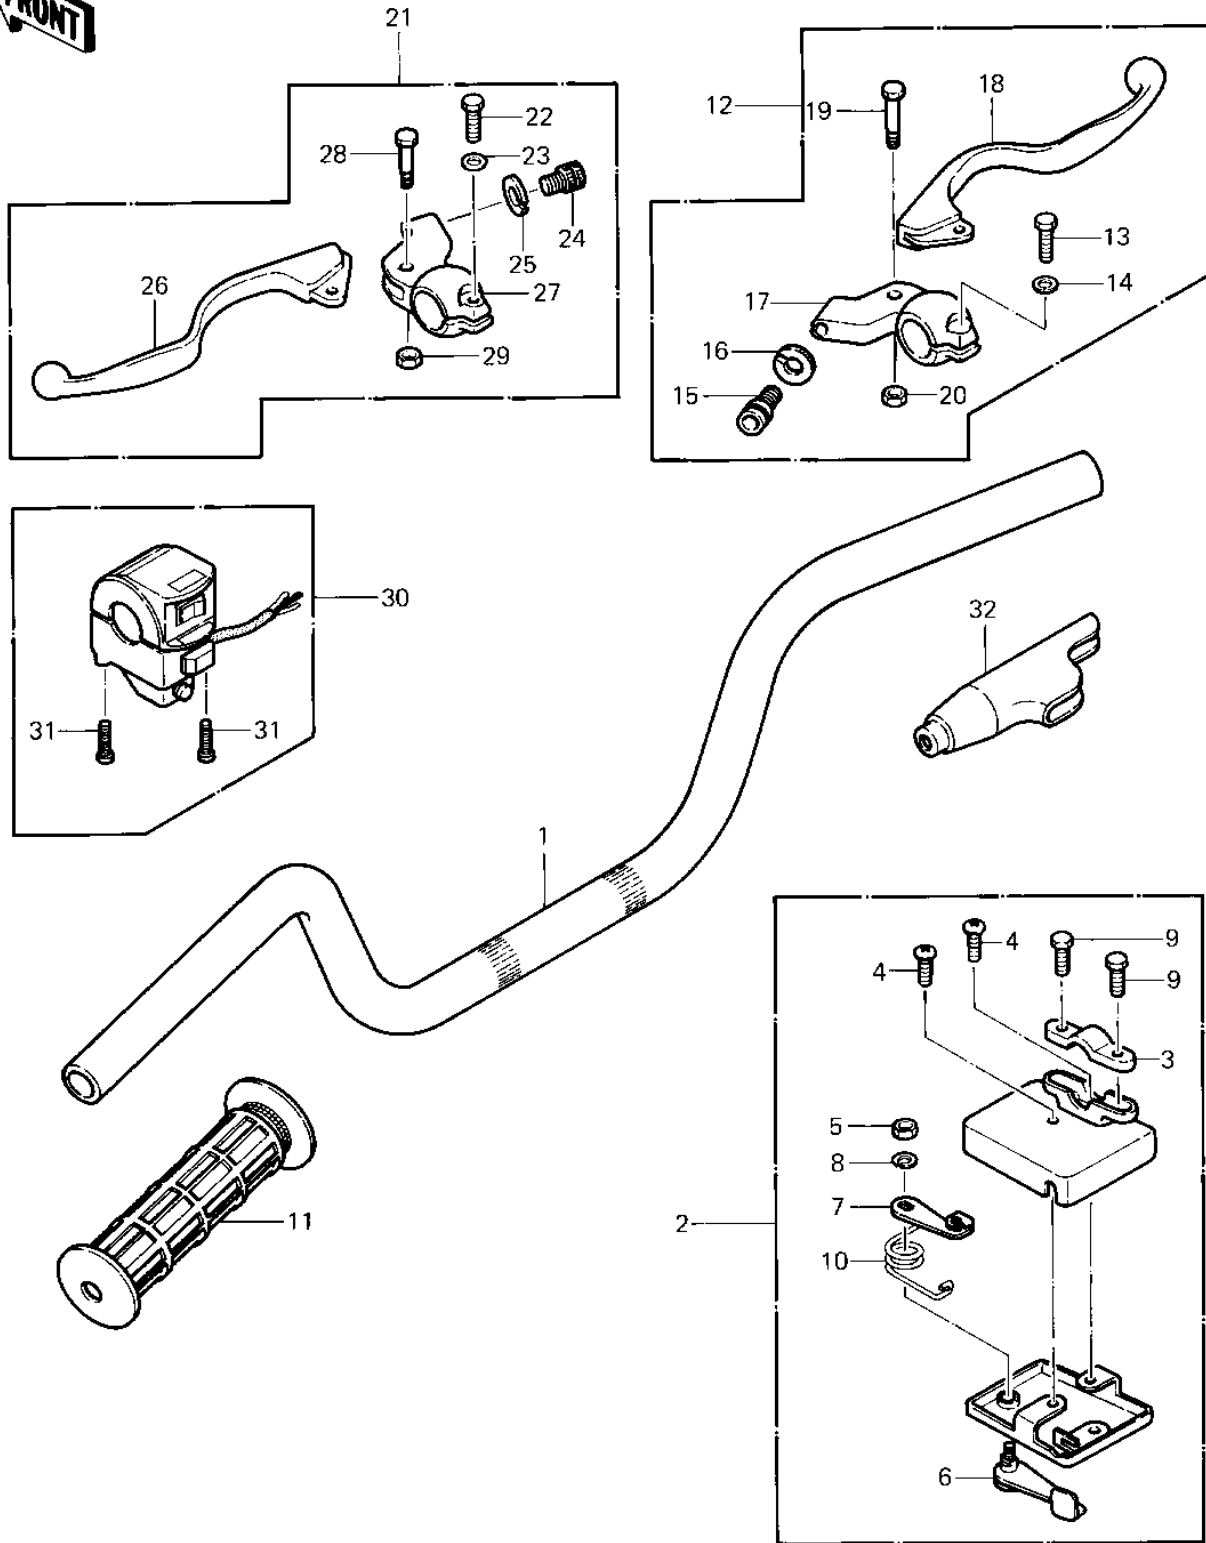

1983 Prairie® 250 PARTS DIAGRAM

HANDLEBAR ('83 C1)

1032-1

1983 Prairie® 250 PARTS LIST

HANDLEBAR ('83 C1)

ITEM NAME	PART NUMBER	QUANTITY
HANDLEBAR (Ref # 1)	46003-4004	1
LEVER-ASSY-THROTTLE (Ref # 2)	39074-4001	1
HOLDER,THROTTLE LEVER (Ref # 3)	13091-4002	1
SCREW PAN HEAD 6X10 (Ref # 4)	220B0610	1
NUT 6MM (Ref # 5)	311B0600	1
LEVER THROTTLE OUTER (Ref # 6)	39075-4001	1
LEVER THROTTLE INNER (Ref # 7)	39075-4002	1
WASHER SPRING 6MM (Ref # 8)	461F0600	1
BOLT HEX HEAD (Ref # 9)	92001-4011	1
SPRING RETURN (Ref # 10)	92081-4007	1
GRIP,RH (Ref # 11)	46075-4003	1
LEVER ASSY,FRONT BRK (Ref # 12)	46076-1010	1
BOLT HEX HEAD 6X25 (Ref # 13)	110N0625	2
WASHER PLAIN 6MM (Ref # 14)	410B0600	2
SCREW CABLE ADJUST (Ref # 15)	46055-003	2
NUT-LOCK (Ref # 16)	46056-005	2
HOLDER,FR LEVER,F.BLK (Ref # 17)	46060-011-21	1
LEVER,FRONT BRAKE (Ref # 18)	46092-1014	1
BOLT,HEX HEAD,5X22 (Ref # 19)	92007-046	2
NUT-LOCK,5MM (Ref # 20)	92019-014	2
LEVER ASSY,CLUTCH (Ref # 21)	46076-1011	1
LEVER,CLUTCH (Ref # 26)	46092-1015	1
HOLDER,CL LEVER,F.BLK (Ref # 27)	46094-015-21	1
HOUSING-ASSY-CONTROL, (Ref # 30)	46091-1393	1
SCREW-PAN-CROS (Ref # 31)	220B0535	1
BOOTS,LEVER HOLDER (Ref # 32)	49006-1017	1