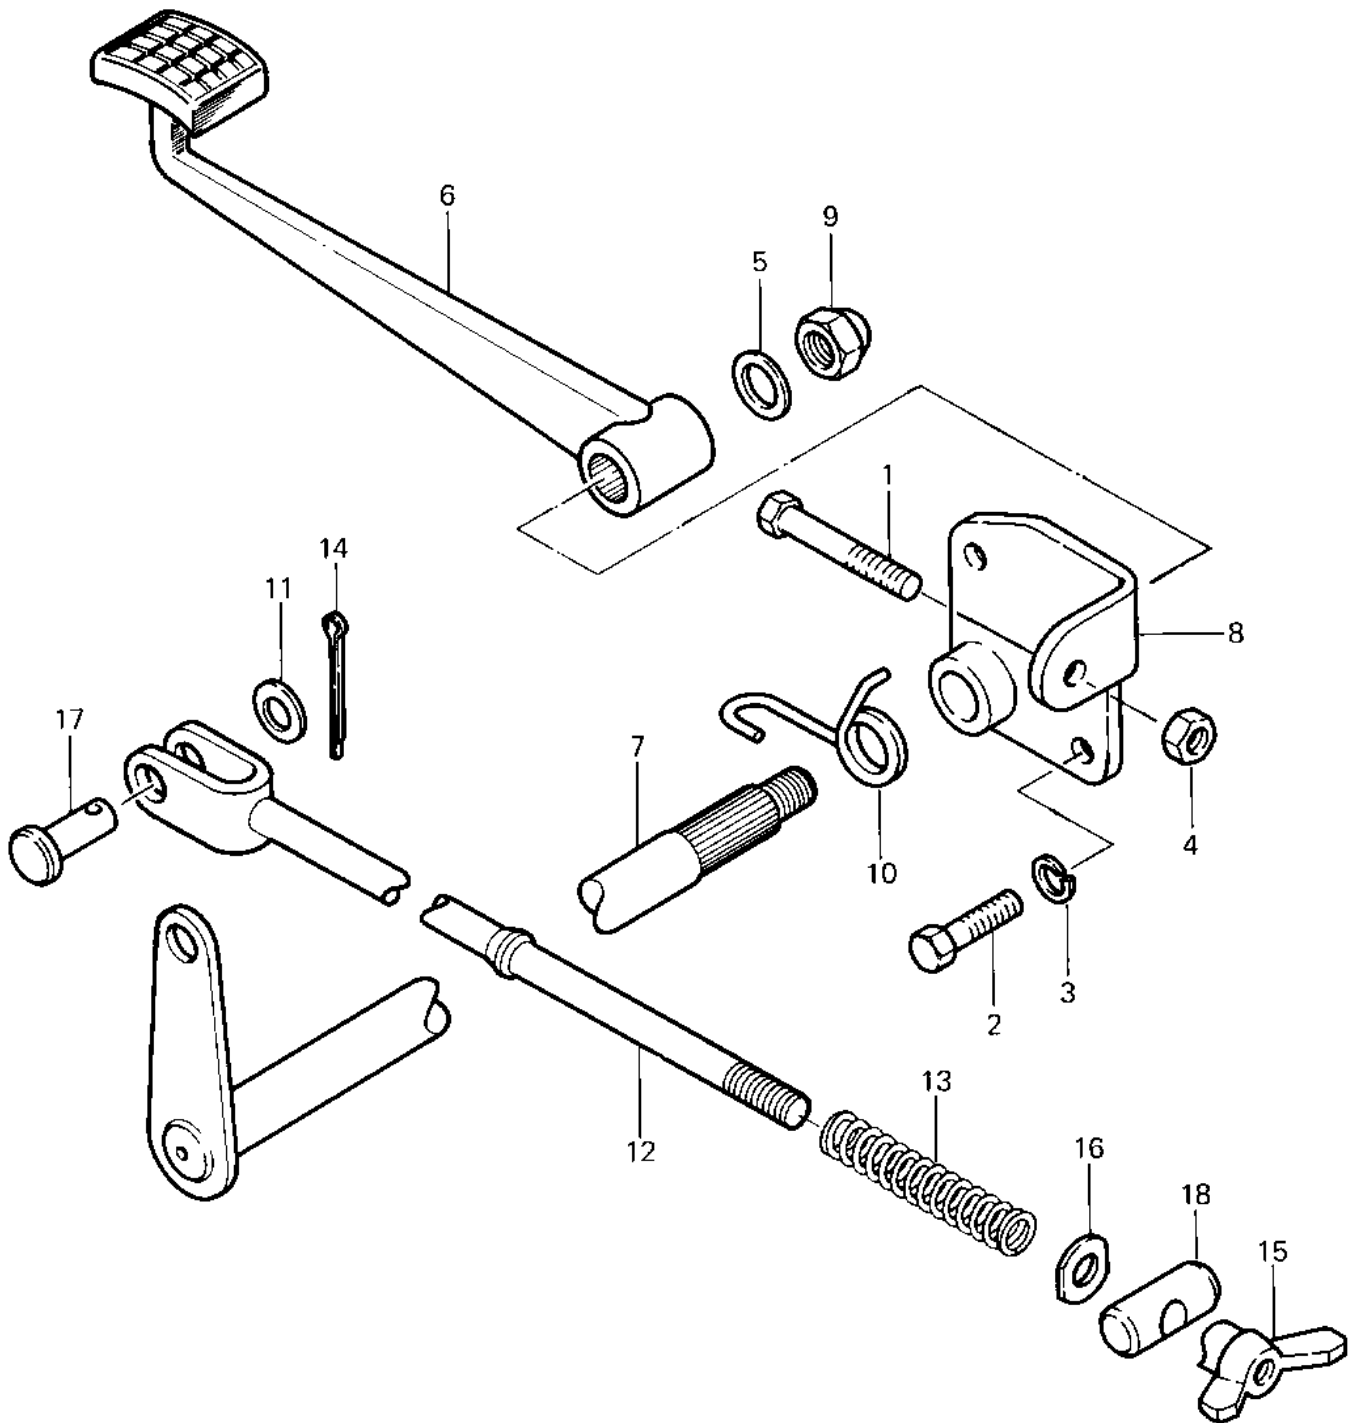

1983 Prairie® 250 PARTS DIAGRAM

BRAKE PEDAL ('83 C1)

10321

1983 Prairie® 250 PARTS LIST

BRAKE PEDAL ('83 C1)

ITEM NAME	PART NUMBER	QUANTITY
BOLT-UPSET (Ref # 1)	112G0625	1
BOLT-UPSET 6X14 (Ref # 2)	112B0614	1
WASHER SPRING 6MM (Ref # 3)	461F0600	1
NUT 6MM (Ref # 4)	311B0600	1
WASHER PLAIN 10MM (Ref # 5)	411B1000	1
LEVER-BRAKE,PEDAL (Ref # 6)	43001-4009	1
HOLDER-BRAKE (Ref # 7)	43034-4001	2
NUT SHOCK ABSORBER (Ref # 9)	92020-003	1
SPRING,BRAKE PEDAL (Ref # 10)	92081-1337	1
WASHER PLAIN 6MM (Ref # 11)	410B0600	1
ROD-BRAKE (Ref # 12)	43011-4005	1
SPRING,BRAKE ROD (Ref # 13)	43012-001	1
PIN COTTER 2.0X15 (Ref # 14)	550D2015	1
NUT,WING,6M/M (Ref # 15)	92015-4004	1
WASHER, BRAKE ROD (Ref # 16)	92022-4003	1
PIN-BRAKE ROD FITTING (Ref # 17)	92043-064	1
PIN-BRAKE ROD (Ref # 18)	92043-065	1