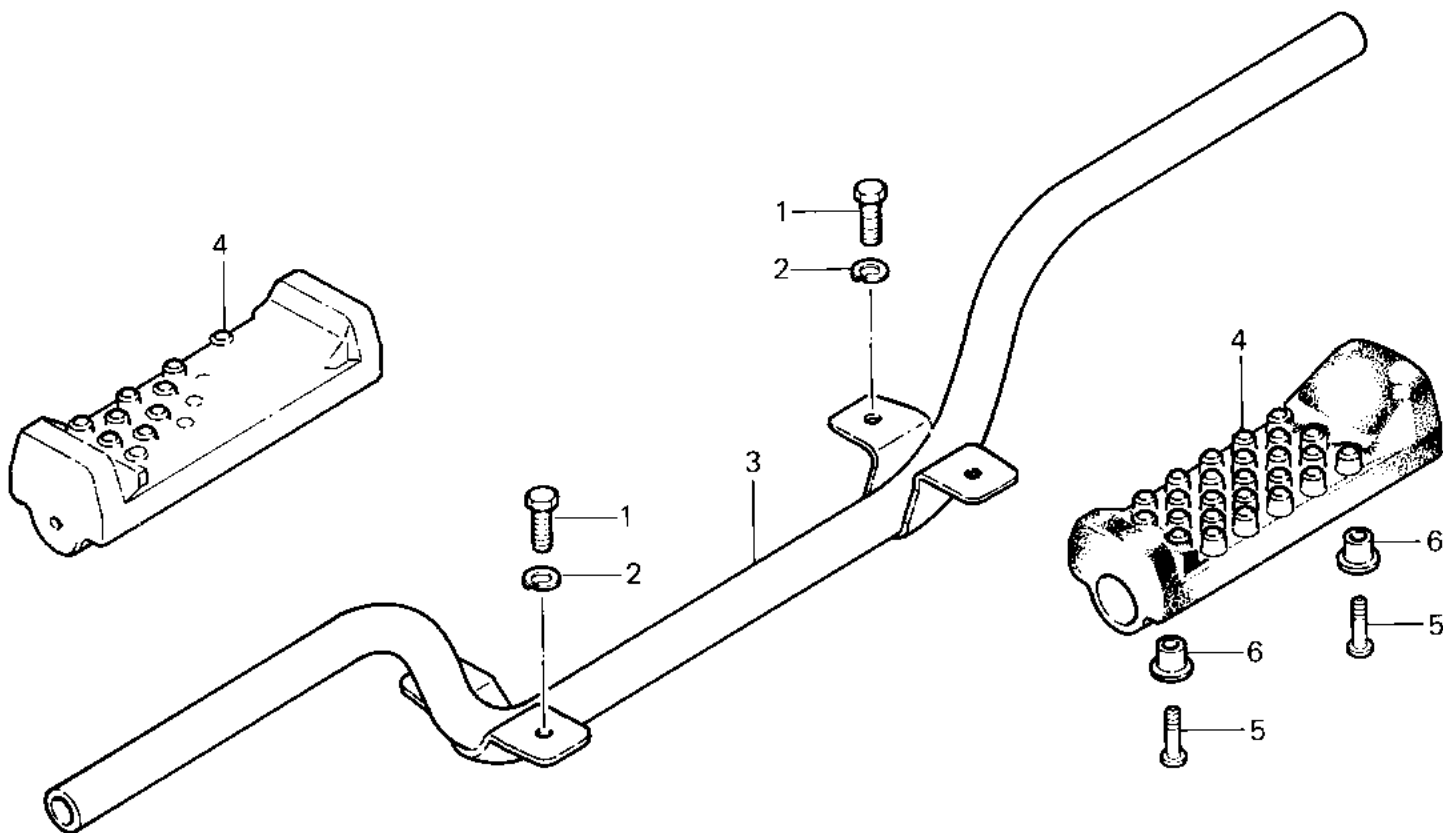

1983 Prairie® 250 PARTS DIAGRAM

FOOTRESTS ('83 C1)

1983 Prairie® 250 PARTS LIST

FOOTRESTS ('83 C1)

ITEM NAME	PART NUMBER	QUANTITY
BOLT-SMALL-UPSET,8X18 (Ref # 1)	115G0818	1
WASHER SPRING 8MM (Ref # 2)	461F0800	1
HOLDER-STEP (Ref # 3)	34003-4006	1
STEP (Ref # 4)	34028-4005	1
SCREW (Ref # 5)	92009-4004	1
COLLAR,L=5 (Ref # 6)	92027-4020	1