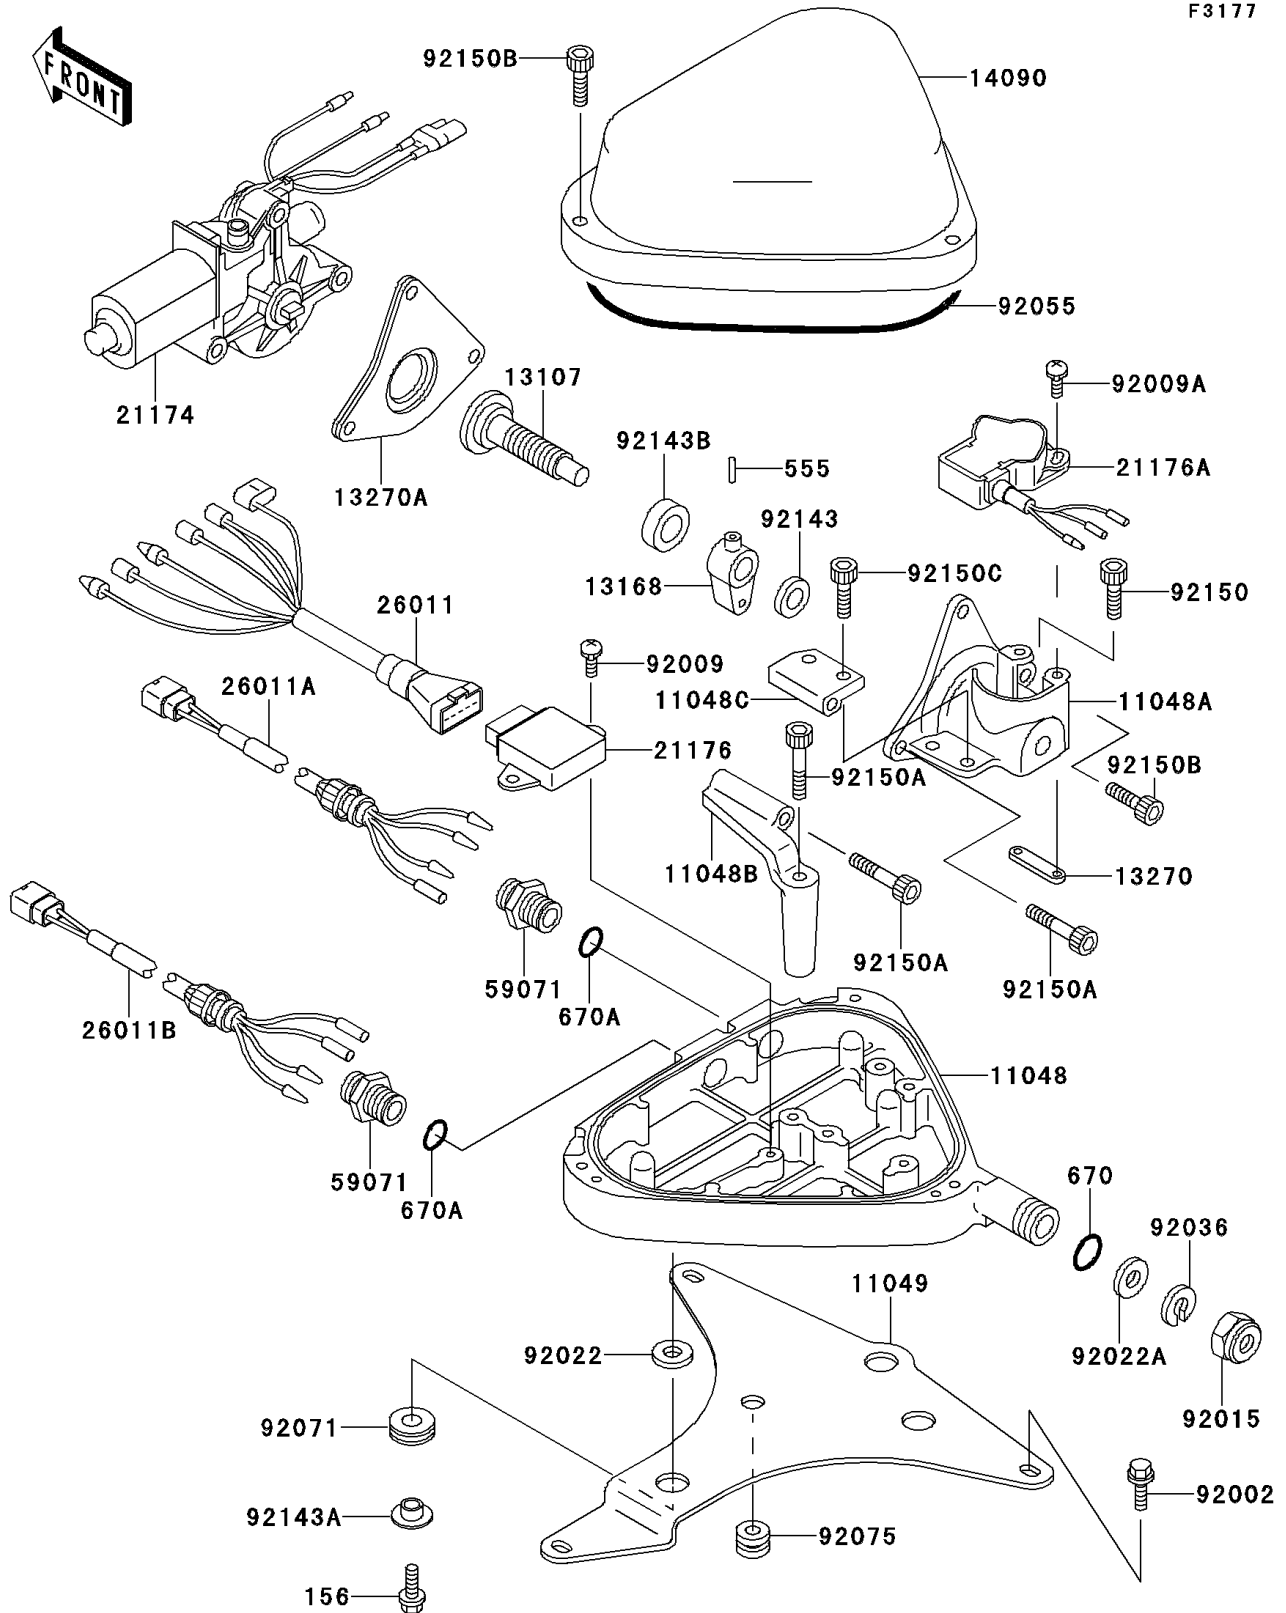

## 1995 JET SKI® 750 ZXi PARTS DIAGRAM

Control(JH750-C1)

F3177

## 1995 JET SKI® 750 ZXi PARTS LIST

Control(JH750-C1)

ITEM NAME	PART NUMBER	QUANTITY
BOLT-WP,6X22 (Ref # 156)	156R0622	1
PIN-SPRING,3X14 (Ref # 555)	555B0314	1
O RING,11MM (Ref # 670)	670B2011	1
O RING,16MM (Ref # 670A)	670B2016	1
BRACKET,MOTOR BOX,LWR (Ref # 11048)	11048-3737	1
BRACKET,MOTOR MOUNT (Ref # 11048A)	11048-3738	1
BRACKET (Ref # 11048B)	11048-3753	1
BRACKET (Ref # 11048C)	11048-3754	1
BRACKET,TILT BOX (Ref # 11049)	11049-3712	1
SHAFT (Ref # 13107)	13107-3735	1
LEVER,SLIDE (Ref # 13168)	13168-3724	1
PLATE,TRIM SENSOR (Ref # 13270)	13270-3744	1
PLATE,MOTOR MOUNT (Ref # 13270A)	13270-3750	1
COVER,MOTOR BOX,UPP (Ref # 14090)	14090-3739	1
MOTOR-ELECTRIC (Ref # 21174)	21174-3702	1
SENSOR,MOTOR CONTROL (Ref # 21176)	21176-3701	1
SENSOR,TRIM METER (Ref # 21176A)	21176-3705	1
WIRE-LEAD,MOTOR CONTROL (Ref # 26011)	26011-3809	1
WIRE-LEAD,TRIM SWITCH (Ref # 26011A)	26011-3823	1
WIRE-LEAD,TRIM METER (Ref # 26011B)	26011-3824	1
JOINT (Ref # 59071)	59071-3001	1
BOLT,6X16 (Ref # 92002)	92002-3728	1
SCREW,5X12 (Ref # 92009)	92009-3740	1
SCREW,4X12 (Ref # 92009A)	92009-3807	1
NUT,20MM (Ref # 92015)	92015-526	1
WASHER,6.2X20X2 (Ref # 92022)	92022-3714	1
WASHER (Ref # 92022A)	92022-535	1
RING-SNAP (Ref # 92036)	92036-501	1
RING-O,ID=171 (Ref # 92055)	92055-3737	1

## 1995 JET SKI® 750 ZXi PARTS LIST

Control(JH750-C1)

ITEM NAME	PART NUMBER	QUANTITY
GROMMET (Ref # 92071)	92071-3737	1
DAMPER,METER BRACKET (Ref # 92075)	92075-1435	1
COLLAR (Ref # 92143)	92143-3744	1
COLLAR (Ref # 92143A)	92143-3749	1
COLLAR,14.3X24.5X8 (Ref # 92143B)	92143-3751	1
BOLT,SOCKET,6X18 (Ref # 92150)	92150-3775	1
BOLT,SOCKET,6X65 (Ref # 92150A)	92150-3821	1
BOLT,SOCKET,6X30 (Ref # 92150B)	92150-3822	1
BOLT,SOCKET,6X25 (Ref # 92150C)	92150-3823	1