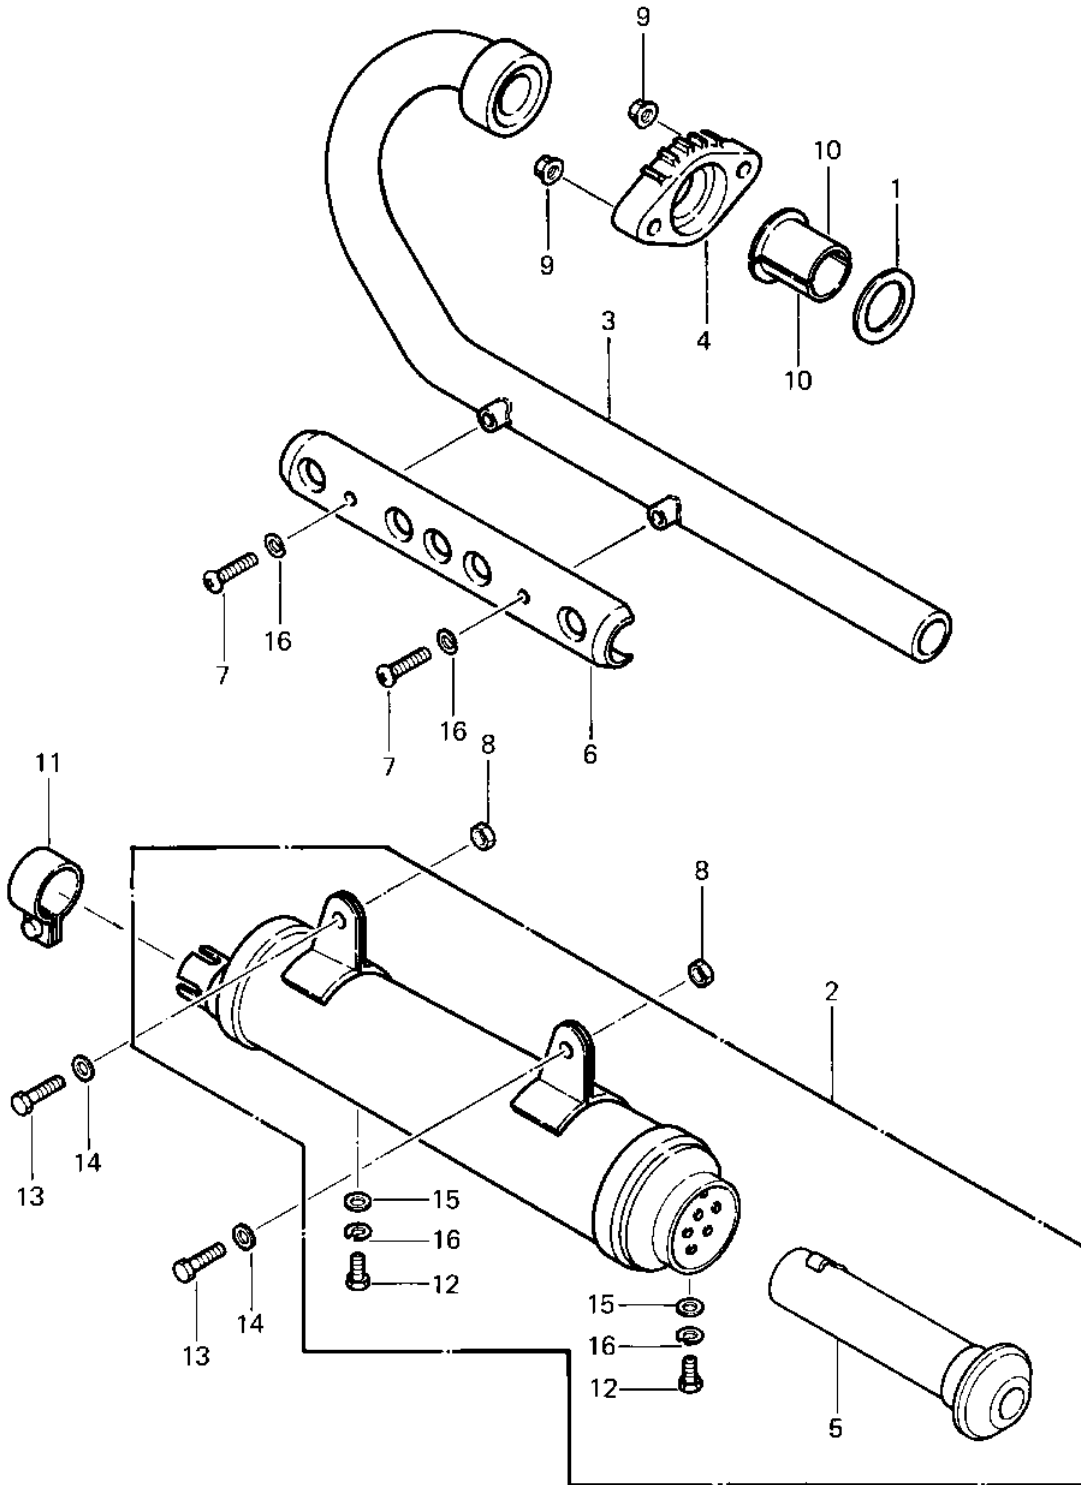

1983 Prairie® 250 PARTS DIAGRAM

MUFFLER ('83 C1)

1983 Prairie® 250 PARTS LIST

MUFFLER ('83 C1)

ITEM NAME	PART NUMBER	QUANTITY
GASKET,EXHAUST PIPE H (Ref # 1)	11009-1866	1
MUFFLER (Ref # 2)	18001-1452	2
PIPE-EXHAUST (Ref # 3)	18049-1153	1
HOLDER EXHAUST PIPE (Ref # 4)	18069-1014	1
BAFFLE-PIPE MUFFLER (Ref # 5)	49099-1223	1
COVER-EXHAUST PIPE,BL (Ref # 6)	49107-1004	1
SCREW (Ref # 7)	92009-1054	1
NUT,LOCK,8MM (Ref # 8)	92015-1124	1
NUT-8MM (Ref # 9)	92015-1143	1
COLLAR,EXHAUST PIPE (Ref # 10)	92027-264	1
CLAMP,MUFFLER CONNECT (Ref # 11)	92037-1115	1
BOLT-UPSET,6X12 (Ref # 12)	112G0612	1
BOLT,8X20 (Ref # 13)	115G0820	1
WASHER PLAIN 8MM (Ref # 14)	410B0800	1
WASHER PLAIN 6MM (Ref # 15)	411B0600	1
WASHER SPRING 6MM (Ref # 16)	461F0600	1