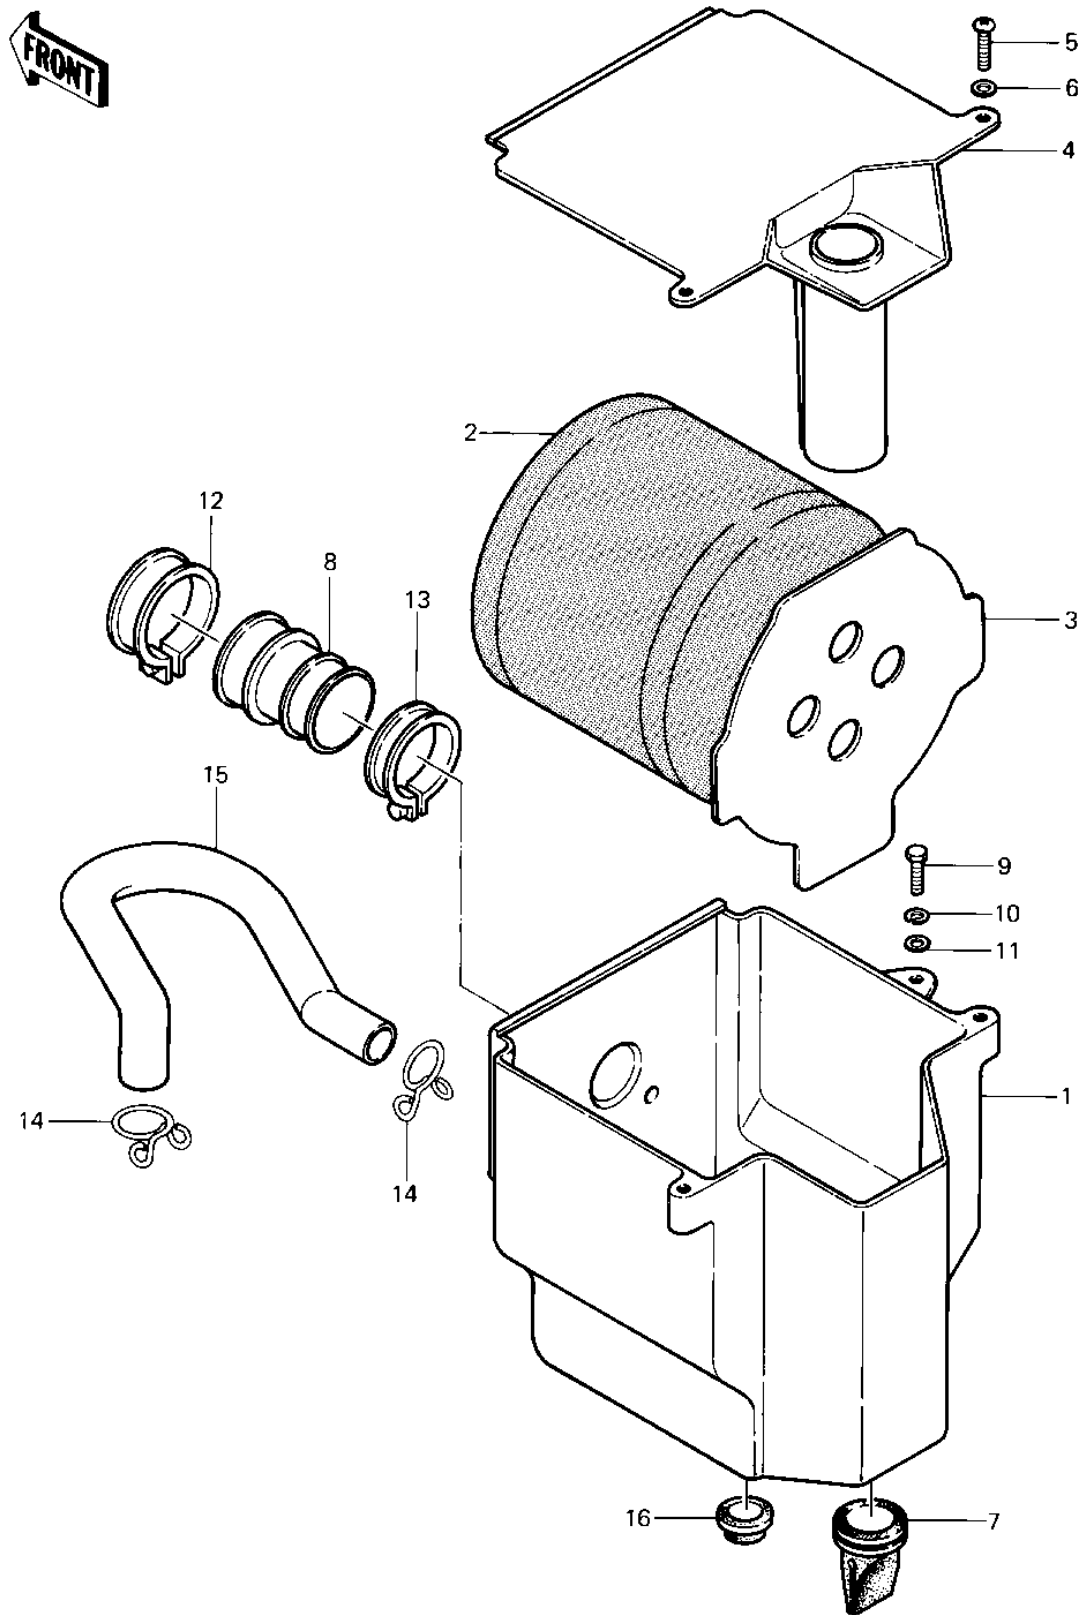

1983 Prairie® 250 PARTS DIAGRAM

AIR CLEANER ('83 C1)

1983 Prairie® 250 PARTS LIST

AIR CLEANER ('83 C1)

ITEM NAME	PART NUMBER	QUANTITY
CASE-AIR FILTER (Ref # 1)	11011-1086	1
ELEMENT,AIR CLNR (Ref # 2)	11013-1053	1
HOLDER,ELEMENT (Ref # 3)	13091-1125	1
COVER,AIR FILTER (Ref # 4)	14025-1385	1
SCREW PAN HEAD 6X12 (Ref # 5)	220B0612	1
WASHER PLAIN 6MM (Ref # 6)	410B0600	1
BOOT (Ref # 7)	49006-1065	1
DUCT,AIR INLET (Ref # 8)	14073-1067	1
BOLT-UPSET,6X16 (Ref # 9)	112G0616	1
WASHER SPRING 6MM (Ref # 10)	461F0600	1
WASHER PLAIN 6MM (Ref # 11)	411B0600	1
CLAMP-INLET PIPE (Ref # 12)	92037-061	1
CLAMP,MUFFLER (Ref # 13)	92037-177	1
CLAMP,BREATHER TUBE (Ref # 14)	92037-213	1
TUBE,BREATHER (Ref # 15)	92059-1253	1
DAMPER RUBBER,SIG LM (Ref # 16)	92075-158	1