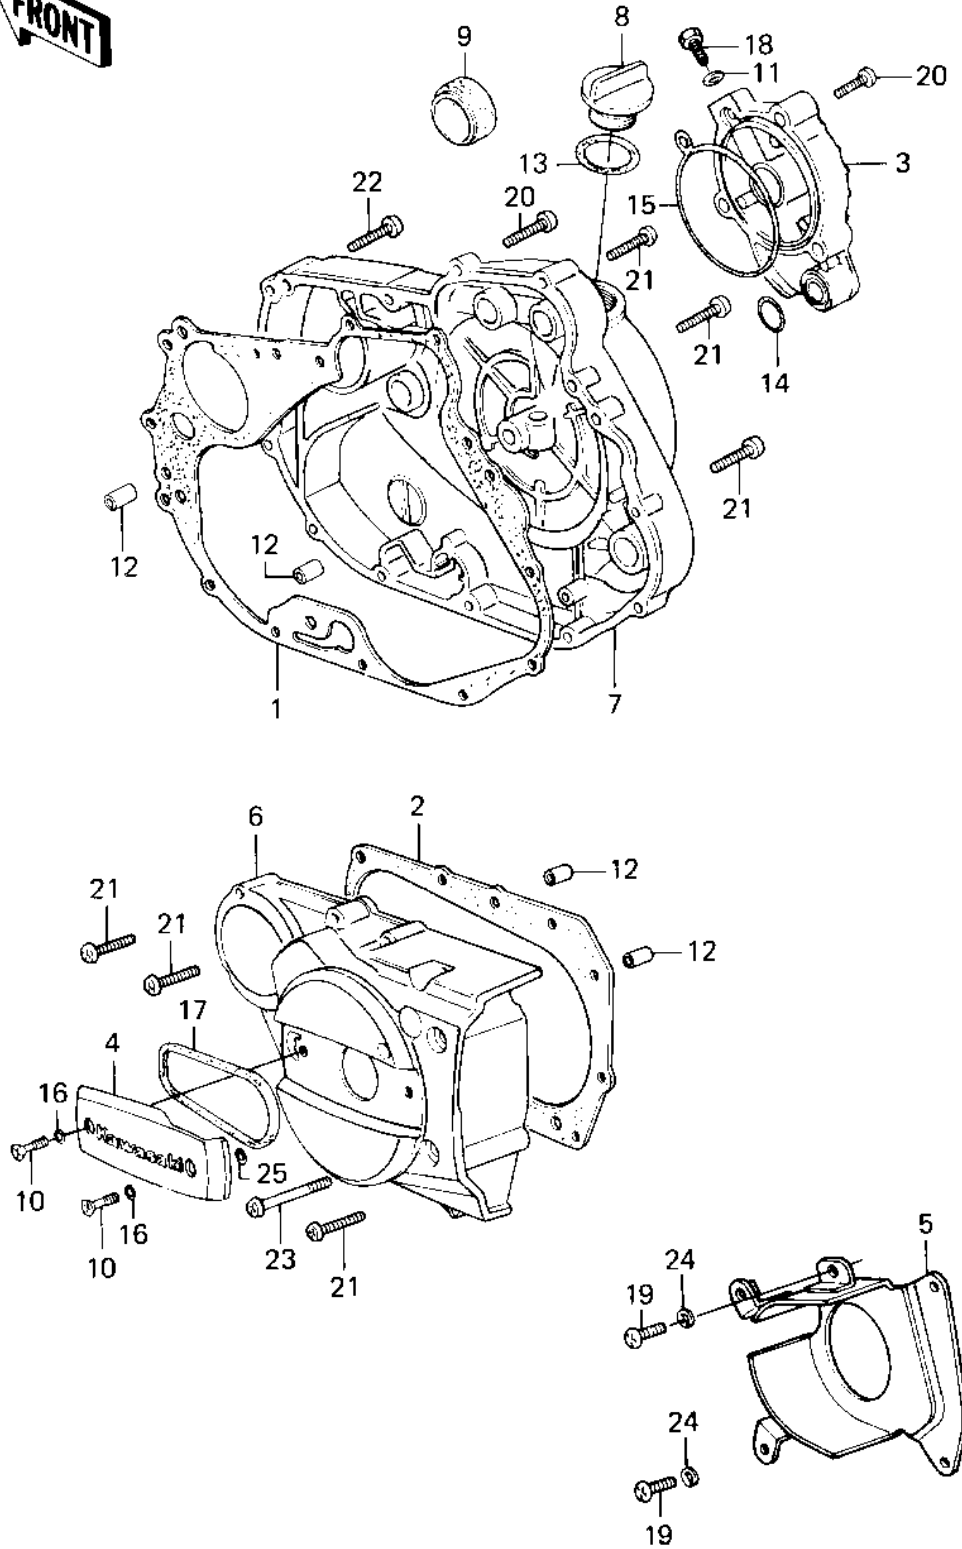

## 1983 Prairie® 250 PARTS DIAGRAM

ENGINE COVERS ('83 C1)

E1431-0102

## 1983 Prairie® 250 PARTS LIST

ENGINE COVERS ('83 C1)

ITEM NAME	PART NUMBER	QUANTITY
GASKET,CLUTCH COVER (Ref # 1)	11009-1306	1
GASKET,L.H ENGINE COV (Ref # 2)	14045-031	1
COVER,OIL FILTER (Ref # 3)	14025-1559	1
COVER,GENERATOR (Ref # 4)	14025-1606	1
COVER-CHAIN,BLACK (Ref # 5)	14026-1052	1
COVER-GENERATOR (Ref # 6)	14031-1110	1
COVER-CLUTCH (Ref # 7)	14032-1098	1
CAP-OIL FILTER (Ref # 8)	16115-1009	1
GAUGE,OIL LEVEL (Ref # 9)	52005-1009	1
SCREW (Ref # 10)	92009-1715	1
WASHER,PLAIN (Ref # 11)	92022-304	1
PIN-DOWEL (Ref # 12)	92042-007	1
"O" RING,31MM (Ref # 13)	92055-049	1
"O" RING (Ref # 14)	92055-098	1
"O" RING,FILTER COVER (Ref # 15)	92055-1048	1
"O" RING,DYNAMO COVER (Ref # 16)	92055-109	1
RING-O (Ref # 17)	92055-1143	1
BOLT HEX HEAD 6X8 (Ref # 18)	110B0608	1
SCREW PAN HEAD 6X10 (Ref # 19)	220B0610	1
SCREW PAN HEAD 6X25 (Ref # 20)	220B0625	1
SCREW PAN HEAD 6X30 (Ref # 21)	220B0630	1
SCREW PAN HEAD 6X40 (Ref # 22)	220B0640	1
SCREW PAN HEAD 6X60 (Ref # 23)	220B0660	1
WASHER SPRING 6MM (Ref # 24)	461F0600	1
"O" RING,12MM (Ref # 25)	670B2012	1