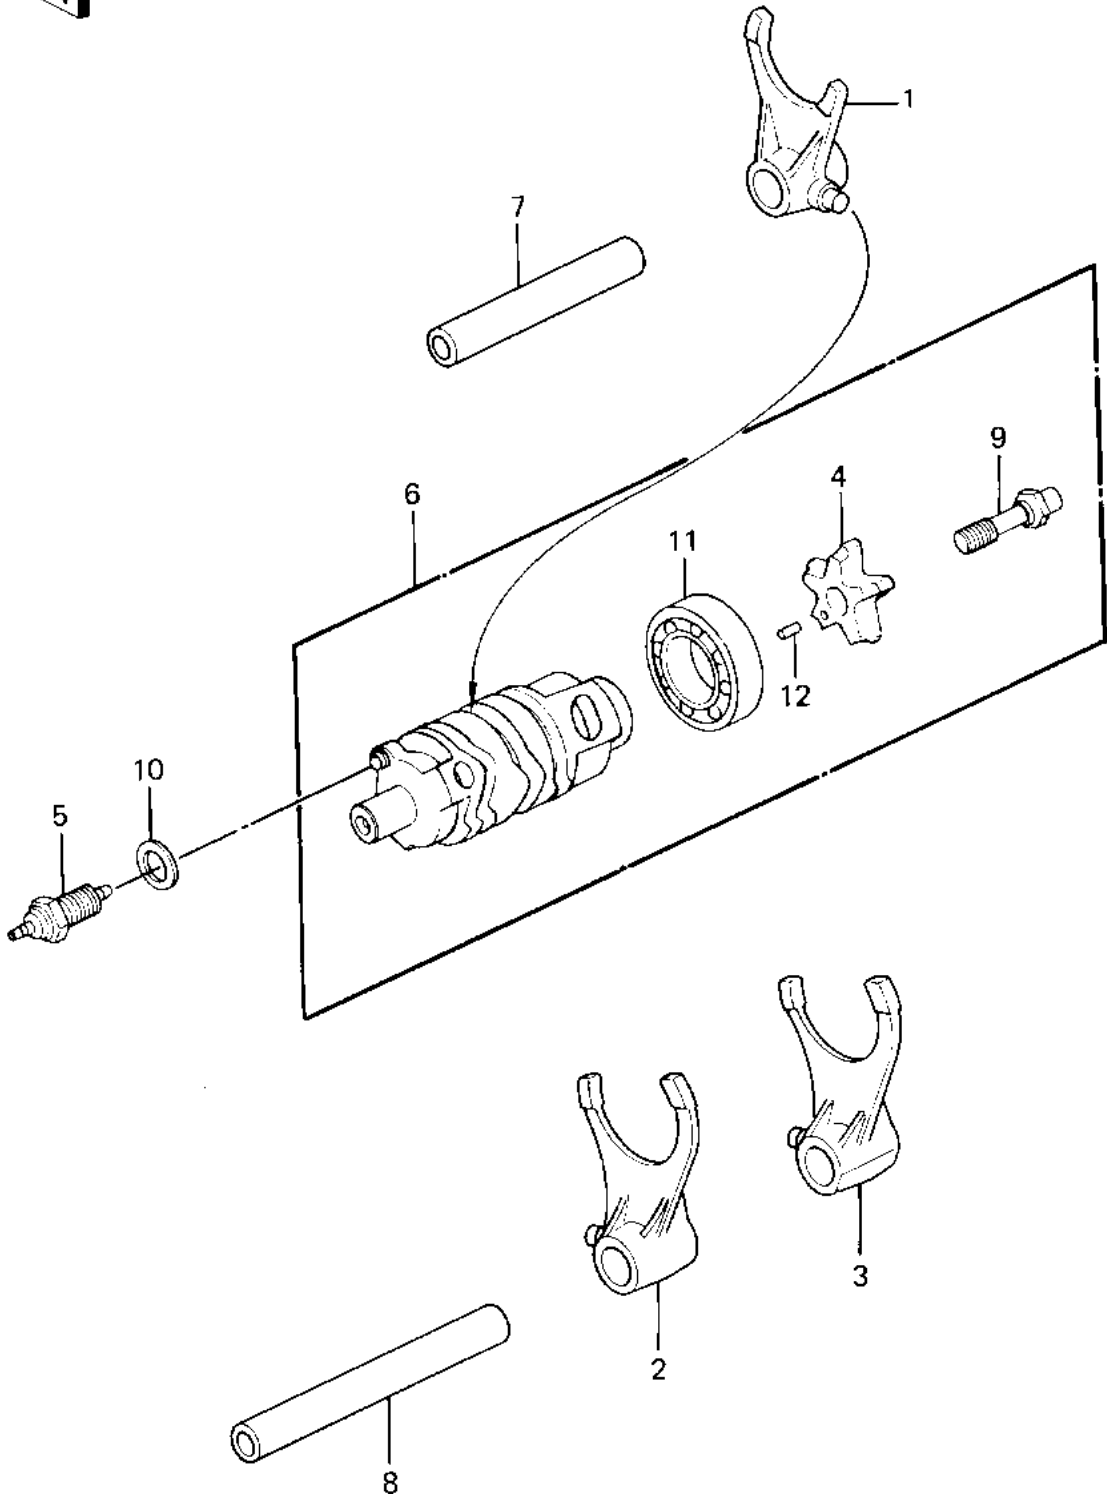

1983 Prairie® 250 PARTS DIAGRAM

GEAR CHANGE DRUM & FORKS ('83 C1)

E1362-0055

1983 Prairie® 250 PARTS LIST

GEAR CHANGE DRUM & FORKS ('83 C1)

ITEM NAME	PART NUMBER	QUANTITY
FORK-SHIFT,LOW (Ref # 1)	13140-1064	1
FORK-SHIFT,2ND&3RD (Ref # 2)	13140-1065	1
FORK-SHIFT,4TH&TOP (Ref # 3)	13140-1066	1
CAM-CHANGE DRUM (Ref # 4)	13145-1005	1
SWITCH,NEUTRAL (Ref # 5)	13151-1007	1
DRUM-ASSY-CHANGE (Ref # 6)	13239-1071	1
ROD,SHIFT 71.7M/M (Ref # 7)	49047-1002	1
ROD,SHIFT 93.7M/M (Ref # 8)	49047-1003	1
BOLT,CHANGE DRUM (Ref # 9)	92001-1714	1
GASKET CHECK VALVE (Ref # 10)	92065-058	1
BEARING,BALL,#6905 (Ref # 11)	92045-036	1
PIN-DOWEL,4X6 (Ref # 12)	610A0406	1