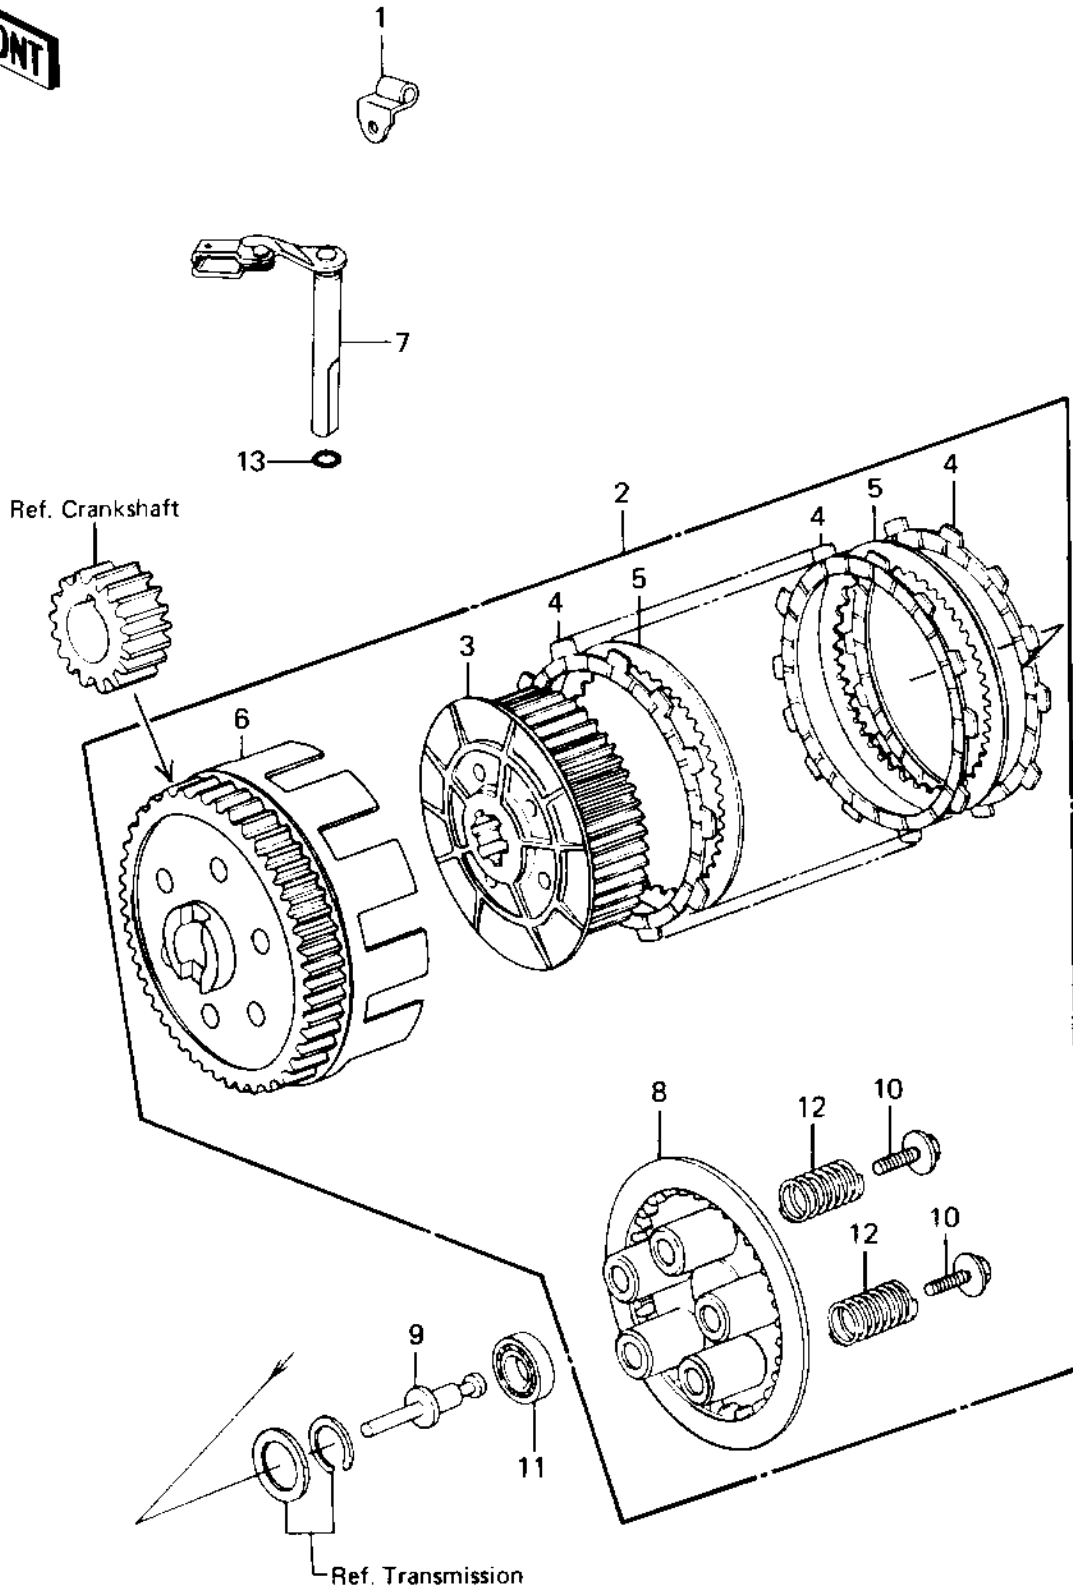

1983 Prairie® 250 PARTS DIAGRAM

CLUTCH ('83 C1)

E1350-0056

1983 Prairie® 250 PARTS LIST

CLUTCH ('83 C1)

ITEM NAME	PART NUMBER	QUANTITY
BRACKET,CLUTCH CABLE (Ref # 1)	11045-1081	1
CLUTCH-ASSY (Ref # 2)	13081-1068	1
HUB,CLUTCH (Ref # 3)	13087-1001	1
PLATE,CLUTCH FRICTION (Ref # 4)	13088-1008	1
PLATE CLUTCH STEEL (Ref # 5)	13089-013	1
HOUSING,CLUTCH (Ref # 6)	13095-1015	1
RELEASE,CLUTCH (Ref # 7)	13102-1011	1
PLATE-CLUTCH OPERATIN (Ref # 8)	13187-1008	1
ROD,CLUTCH PUSH (Ref # 9)	46102-1033	1
BOLT,CLUTCH SPRING,6X (Ref # 10)	92001-1576	1
BEARING-BALL (Ref # 11)	92045-1235	1
SPRING-CLUTCH (Ref # 12)	92081-083	1
"O" RING,9MM (Ref # 13)	670B1509	1