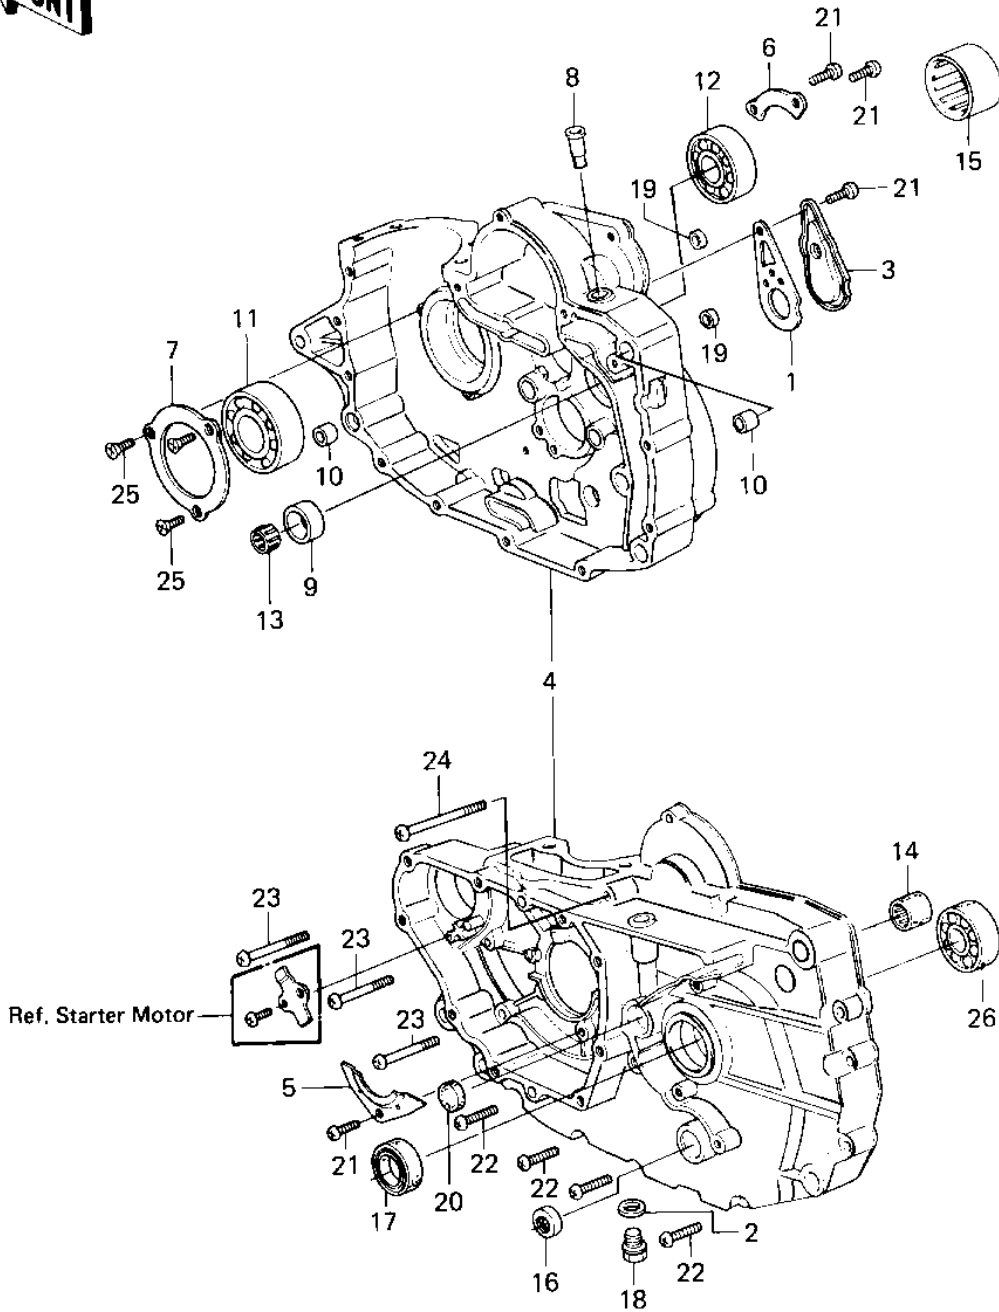

1983 Prairie® 250 PARTS DIAGRAM

CRANKCASE ('83 C1)

E1411-0082

1983 Prairie® 250 PARTS LIST

CRANKCASE ('83 C1)

ITEM NAME	PART NUMBER	QUANTITY
GASKET (Ref # 1)	16079-002	1
GASKET,DRIN PLUG (Ref # 2)	92065-097	1
CAP (Ref # 3)	16078-002	1
SET-CRANKCASE (Ref # 4)	14001-5137	1
PLATE,POSITIONING (Ref # 5)	14014-035	1
PLATE,POSITIONING (Ref # 6)	14014-037	1
PLATE,POSITIONING (Ref # 7)	14014-1004	1
BREATHER JOINT (Ref # 8)	14067-006	1
BUSHING (Ref # 9)	92028-132	1
PIN,DOWEL,14MM (Ref # 10)	92042-032	1
BEARING,BALL,#6306 (Ref # 11)	92045-037	1
BEARING,BALL#6006 (Ref # 12)	92045-038	1
BEARING-NEEDLE (Ref # 13)	92046-1184	1
BRG,NEEDLE,HMK1515B (Ref # 14)	92046-060	1
BEARING-NEEDLE,NK20/1 (Ref # 1)	92046-1183	1
OIL SEAL,CHANGE SHAFT (Ref # 16)	92050-082	1
SEAL-OIL,TC32457 (Ref # 17)	92049-1159	1
PLUG,OIL DRAIN,12X15 (Ref # 18)	92066-1174	1
PLUG (Ref # 19)	92066-1282	1
PLUG (Ref # 20)	92066-1116	1
SCREW PAN HEAD 6X14 (Ref # 21)	220B0614	1
SCREW PAN HEAD 6X30 (Ref # 22)	220B0630	1
SCREW PAN HEAD 6X55 (Ref # 23)	220B0655	1
SCREW PAN HEAD 6X75 (Ref # 24)	220B0675	1
SCREW CNTSNK HD 6X16 (Ref # 25)	221B0616	1
BEARING BALL #6205 (Ref # 26)	601B6205	1