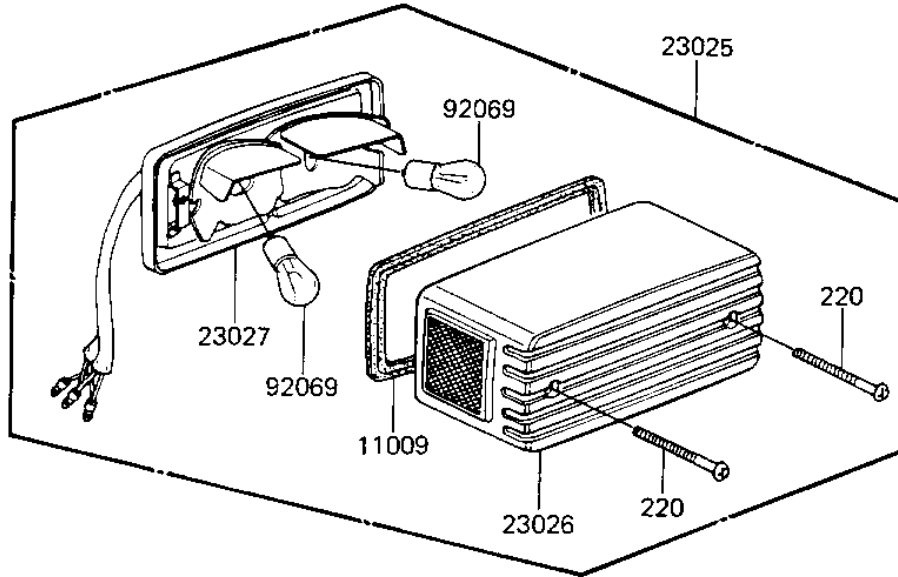

1983 GPz 1100 PARTS DIAGRAM

TAILLIGHT

F2720-0095

1983 GPz 1100 PARTS LIST

TAILLIGHT

ITEM NAME	PART NUMBER	QUANTITY
GASKET,TAIL LAMP (Ref # 11009)	11009-1221	1
BRACKET (Ref # 11034)	11034-1922	1
LAMP-TAIL,BLACK (Ref # 23025)	23025-1038	1
LENS,TAIL LAMP (Ref # 23026)	23026-1021	1
BODY-COMP-TAIL LAMP,B (Ref # 23027)	23027-1025	1
BOLT,6X20 (Ref # 92001)	92001-1765	1
BOLT,6X30 (Ref # 92001A)	92001-1776	1
COLLAR,6.8X10X21 (Ref # 92027)	92027-1400	1
BULB,12V 32/3CP (Ref # 92069)	92069-059	1
DAMPER (Ref # 92075)	92075-1282	1
DAMPER,TAIL LAMP (Ref # 92075A)	92075-1367	1
SCREW-PAN-CROS (Ref # 220)	220C0465	1