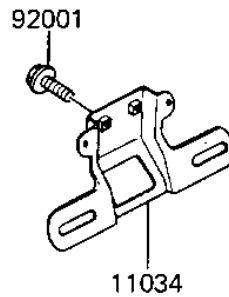

1983 GPz 1100 PARTS DIAGRAM

TAILLIGHT

F2720-0095

1983 GPz 1100 PARTS LIST

TAILLIGHT

ITEM NAME	PART NUMBER	QUANTITY
GASKET,TAIL LAMP (Ref # 11009)	11009-1221	1
BRACKET (Ref # 11034)	11034-1922	1
LAMP-TAIL,BLACK (Ref # 23025)	23025-1038	1
LENS,TAIL LAMP (Ref # 23026)	23026-1021	1
BODY-COMP-TAIL LAMP,B (Ref # 23027)	23027-1025	1
BOLT,6X20 (Ref # 92001)	92001-1765	1
BOLT,6X30 (Ref # 92001A)	92001-1776	1
COLLAR,6.8X10X21 (Ref # 92027)	92027-1400	1
BULB,12V 32/3CP (Ref # 92069)	92069-059	1
DAMPER (Ref # 92075)	92075-1282	1
DAMPER,TAIL LAMP (Ref # 92075A)	92075-1367	1
SCREW-PAN-CROS (Ref # 220)	220C0465	1