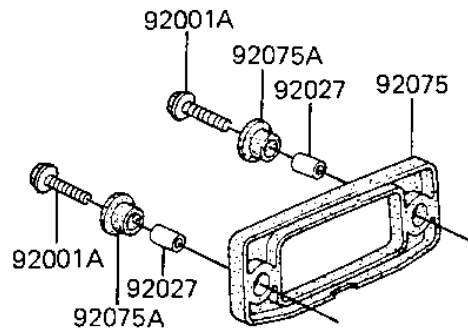

1983 GPz 1100 PARTS DIAGRAM

TAILLIGHT

F2720-0095

1983 GPz 1100 PARTS LIST

TAILLIGHT

ITEM NAME	PART NUMBER	QUANTITY
GASKET,TAIL LAMP (Ref # 11009)	11009-1221	1
BRACKET (Ref # 11034)	11034-1922	1
LAMP-TAIL,BLACK (Ref # 23025)	23025-1038	1
LENS,TAIL LAMP (Ref # 23026)	23026-1021	1
BODY-COMP-TAIL LAMP,B (Ref # 23027)	23027-1025	1
BOLT,6X20 (Ref # 92001)	92001-1765	1
BOLT,6X30 (Ref # 92001A)	92001-1776	1
COLLAR,6.8X10X21 (Ref # 92027)	92027-1400	1
BULB,12V 32/3CP (Ref # 92069)	92069-059	1
DAMPER (Ref # 92075)	92075-1282	1
DAMPER,TAIL LAMP (Ref # 92075A)	92075-1367	1
SCREW-PAN-CROS (Ref # 220)	220C0465	1