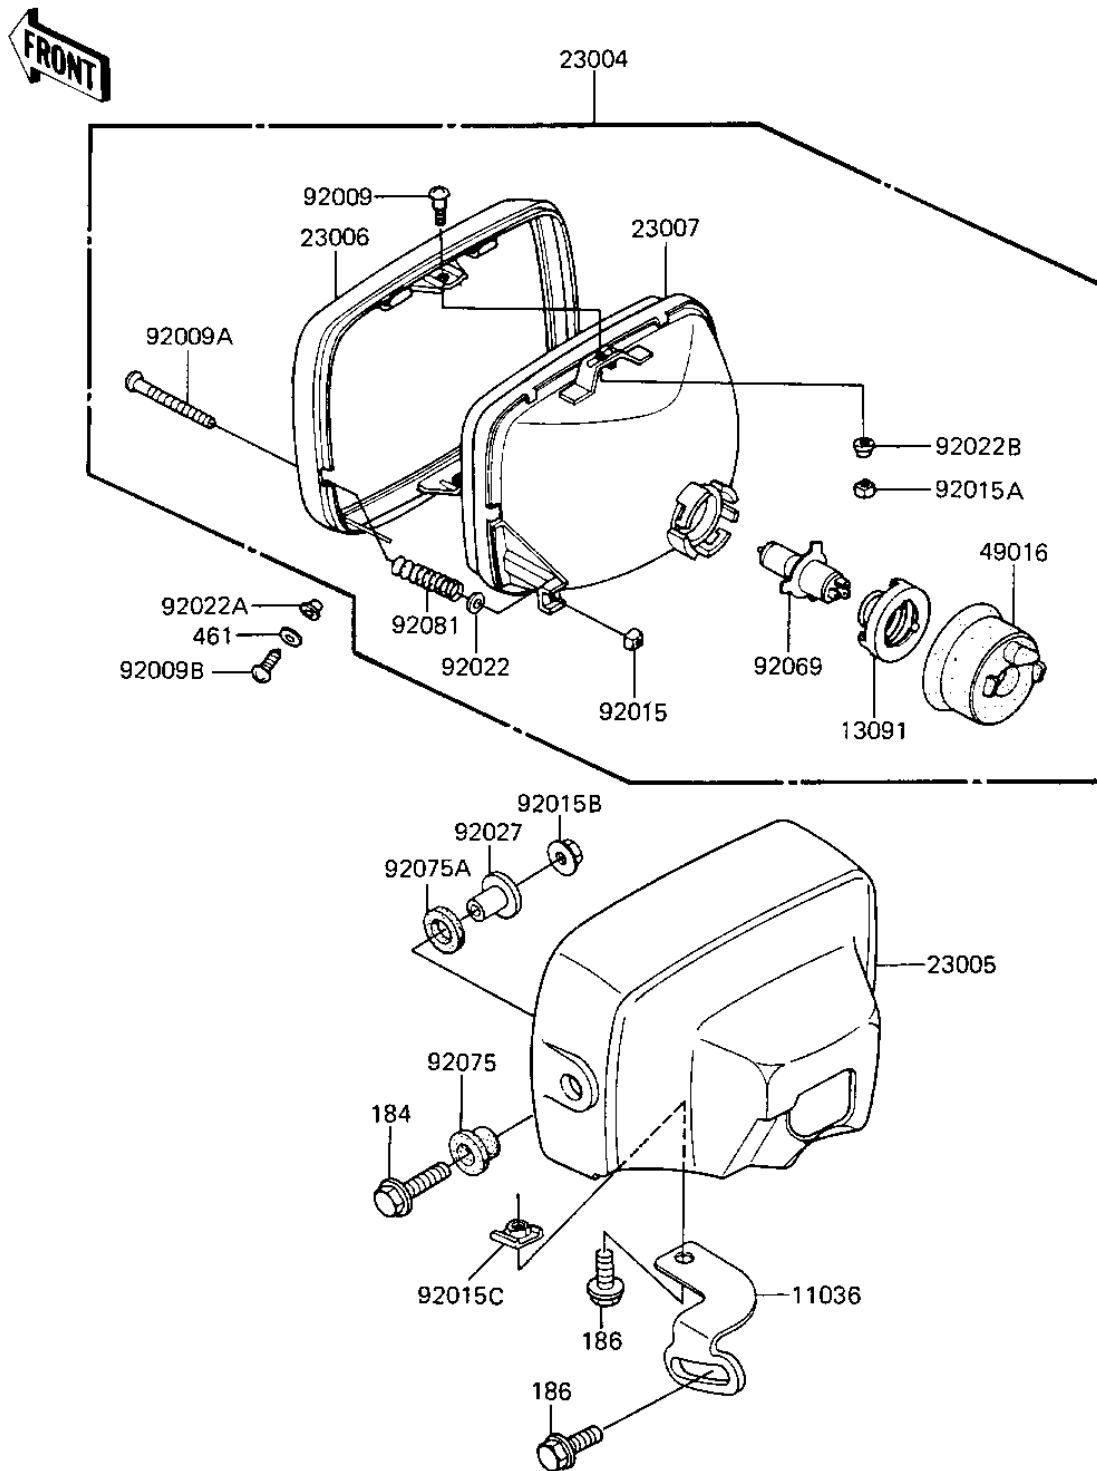

1983 GPz 1100 PARTS DIAGRAM

HEADLIGHT (ZX1100-A1)

F2710-0184

(ZX1100)

1983 GPz 1100 PARTS LIST

HEADLIGHT (ZX1100-A1)

ITEM NAME	PART NUMBER	QUANTITY
BRACKET-A,HEAD LAMP (Ref # 11036)	11036-1398	1
HOLDER,HEAD LAMP SOCK (Ref # 13091)	13091-1036	1
LAMP-HEAD (Ref # 23004)	23004-1116	1
BODY-COMP-HEAD LAMP (Ref # 23005)	23005-1022-6Z	1
RIM-LAMP,BLACK (Ref # 23006)	23006-1024	1
LENS-COMP (Ref # 23007)	23007-1041	1
COVER,HEAD LAMP SOCKE (Ref # 49016)	49016-1023	1
SCREW-PAN HEAD,5X12 (Ref # 92009)	23019-023	1
SCREW,HEAD LAMP LENS (Ref # 92009A)	92009-1047	1
SCREW-PAN HEAD,5MM (Ref # 92009B)	92011-024	1
NUT,4MM (Ref # 92015)	23020-018	1
NUT,HEAD LAMP RIM FIT (Ref # 92015A)	23020-023	1
NUT,8M/M (Ref # 92015B)	92015-1014	1
NUT,HEAD LAMP BODY FT (Ref # 92015C)	92015-1050	1
WASHER (Ref # 92022)	23021-004	1
WASHER (Ref # 92022A)	23021-010	1
WASHER-PLAIN,5MM (Ref # 92022B)	23021-012	1
COLLAR,HEAD LAMP FITT (Ref # 92027)	92027-1131	1
BULB,12V-60/55W (Ref # 92069)	92069-1002	1
DAMPER,HEAD LAMP FITT (Ref # 92075)	92075-1109	1
DAMPER,HEAD LAMP FITT (Ref # 92075A)	92075-1110	1
SPRING,HEAD LAMP LENS (Ref # 92081)	92081-1103	1
BOLT-UPSET-WP-SMALL (Ref # 184)	184C0835	1
BOLT (Ref # 186)	186B0614	1
WASHER SPRING 5MM (Ref # 461)	461F0500	1