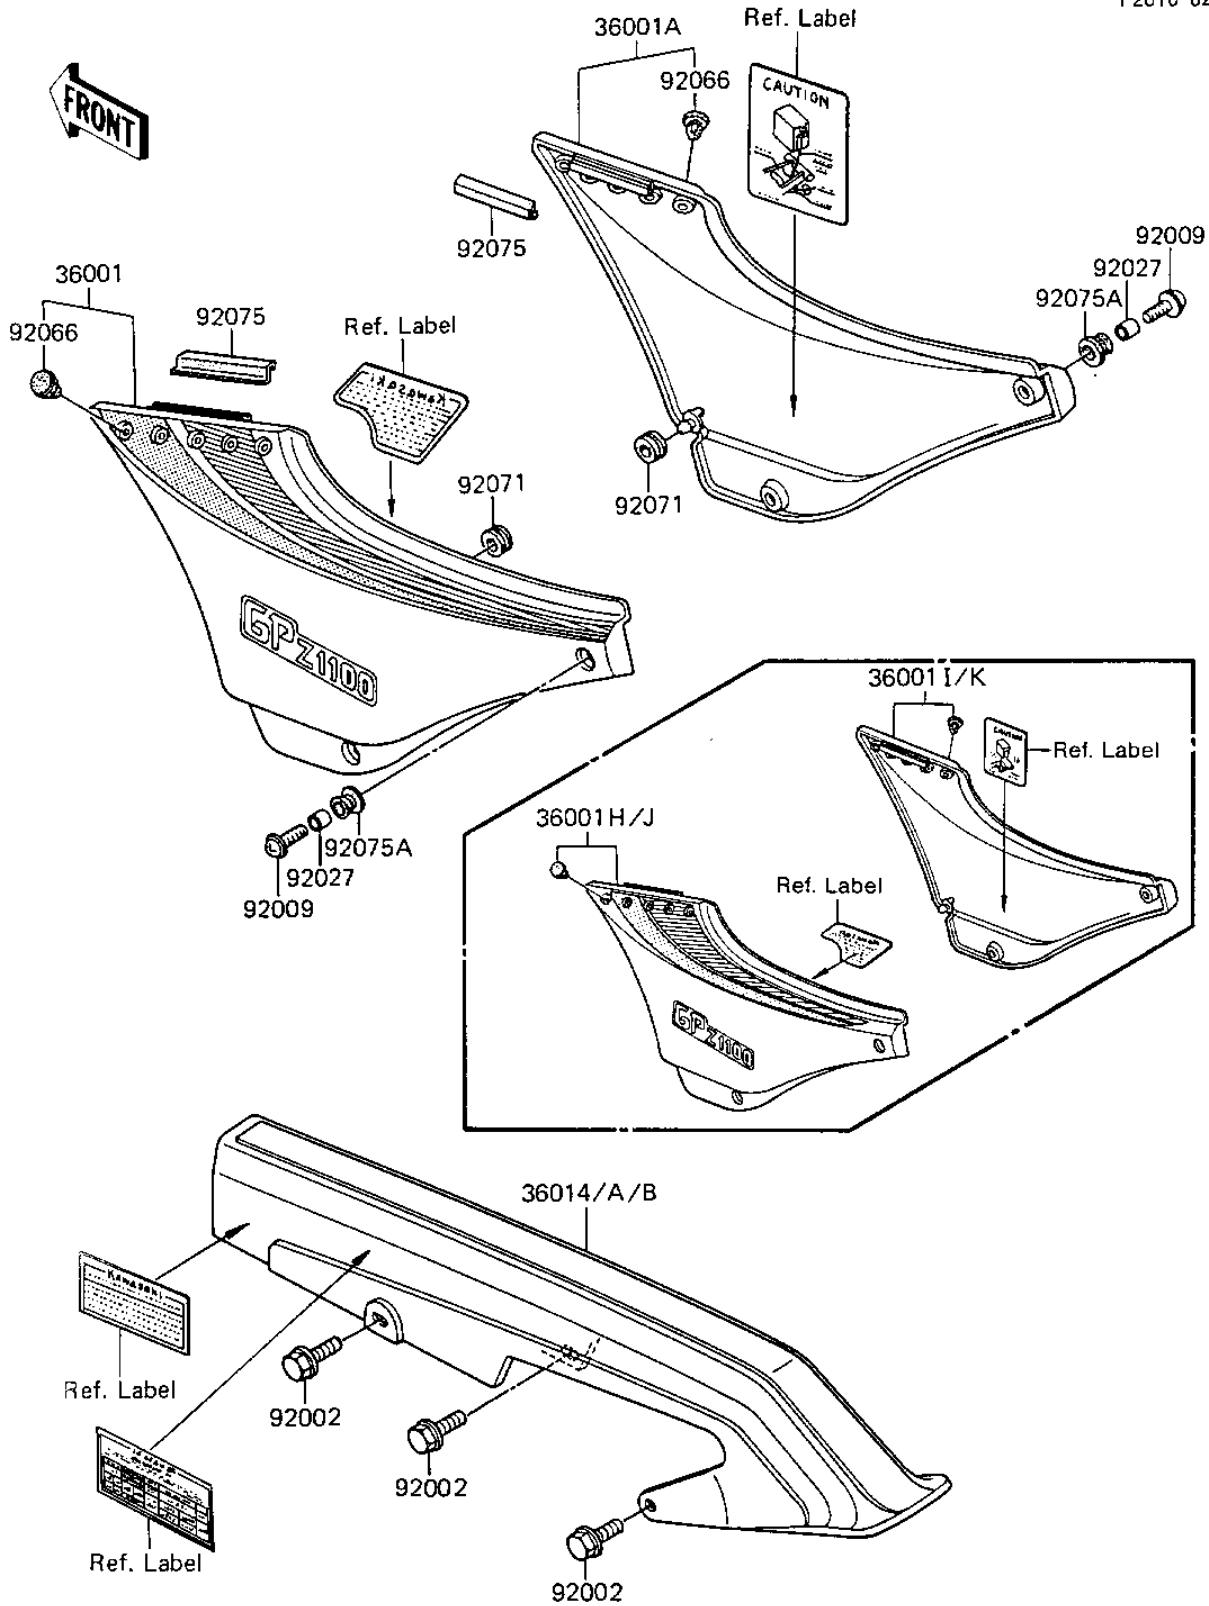

## 1983 GPz 1100 PARTS DIAGRAM

SIDE COVERS/CHAIN COVER

F2610-0284

## 1983 GPz 1100 PARTS LIST

SIDE COVERS/CHAIN COVER

ITEM NAME	PART NUMBER	QUANTITY
COVER-SIDE,LH,F.RED (Ref # 36001)	36001-5211-B1	1
COVER-SIDE,RH,F.RED (Ref # 36001A)	36001-5212-B1	1
CASE-CHAIN (Ref # 36014)	36014-1101	2
BOLT (Ref # 92002)	92002-1242	1
SCREW,6X20,BLACK (Ref # 92009)	92009-1251	1
COLLAR,REAR FENDER (Ref # 92027)	92027-162	1
PLUG,SIDE COVER (Ref # 92066)	92066-1127	1
GROMMET (Ref # 92071)	92071-056	1
DAMPER,SIDE COVER (Ref # 92075)	92075-1467	1
RUBBER,FENDER COVER (Ref # 92075A)	92075-174	1