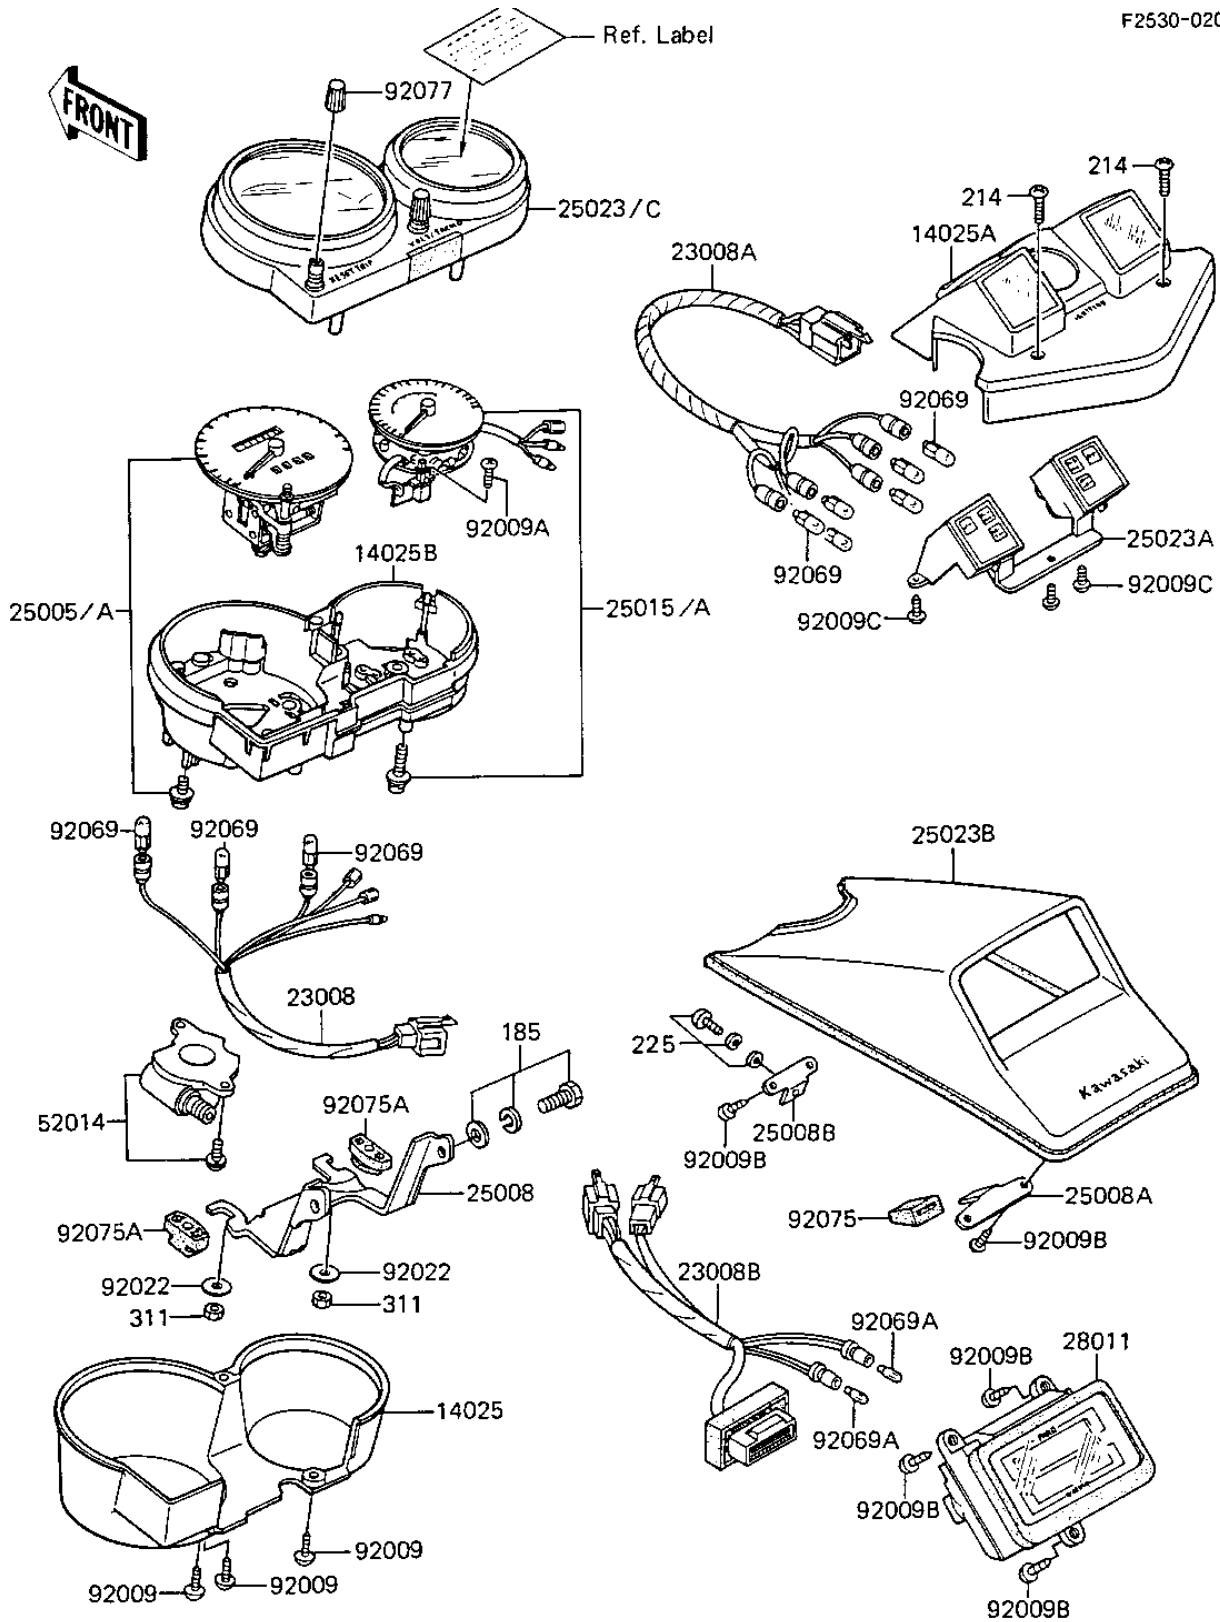

1983 GPz 1100 PARTS DIAGRAM

METERS

F2530-0205

1983 GPz 1100 PARTS LIST

METERS

ITEM NAME	PART NUMBER	QUANTITY
COVER,METER CASE,LWR (Ref # 14025)	14025-1691	1
COVER,PILOT BOX (Ref # 14025A)	14025-1693	1
COVER,METER HOUSING (Ref # 14025B)	14025-1791	1
SOCKET-ASSY,METER (Ref # 23008)	23008-1188	1
SOCKET-ASSY,LAMP ASSY (Ref # 23008A)	23008-1191	1
SOCKET-ASSY,FUEL (Ref # 23008B)	23008-1201	1
SPEEDOMETER,MPH (Ref # 25005)	25005-1215	1
SPEEDOMETER,KPH (Canada) (Ref # 25005A)	25005-1216	1
BRACKET-METER (Ref # 25008)	25008-1060	1
BRACKET-METER,FUEL,RR (Ref # 25008A)	25008-1101	1
BRACKET-METER,FUEL,FR (Ref # 25008B)	25008-1102	1
TACHOMETER,W/VOLT (Ref # 25015)	25015-1217	1
COVER-METER CASE,UPP (Ref # 25023)	25023-1114	1
COVER-METER CASE,LAMP (Ref # 25023A)	25023-1057	1
COVER-METER CASE,FUEL (Ref # 25023B)	25023-1101	1
METER,FUEL & WARNING (Ref # 28011)	28011-1041	1
ELBOW,SPEEDOMETER GEA (Ref # 52014)	52014-1006	1
SCREW,4X16,BLACK (Ref # 92009)	92009-1158	1
SCREW,2X6,BLACK (Ref # 92009A)	92009-1172	1
SCREW,TAPPING,4X12 (Ref # 92009B)	92009-1254	1
SCREW,TAPPING,3X12 (Ref # 92009C)	92009-1255	1
WASHER,PLAIN,6MM (Ref # 92022)	92022-263	1
BULB,12V3W T-7 (Ref # 92069)	92069-1020	1
BULB,12V1.4W T-5 (Ref # 92069A)	92069-1051	1
DAMPER,METER (Ref # 92075)	92075-1475	1
DAMPER,METER BRACKET (Ref # 92075A)	92075-1495	1
KNOB,RESET TRIP (Ref # 92077)	92077-1017	1
BOLT-UPSET-WSP-SMALL (Ref # 185)	185C0816	1
SCREW-PAN+- (Ref # 214)	214C0430	1

1983 GPz 1100 PARTS LIST

METERS

ITEM NAME	PART NUMBER	QUANTITY
SCREW-PAN-WSP-CROS (Ref # 225)	225B0514	1
NUT,5MM (Ref # 311)	311B0500	1