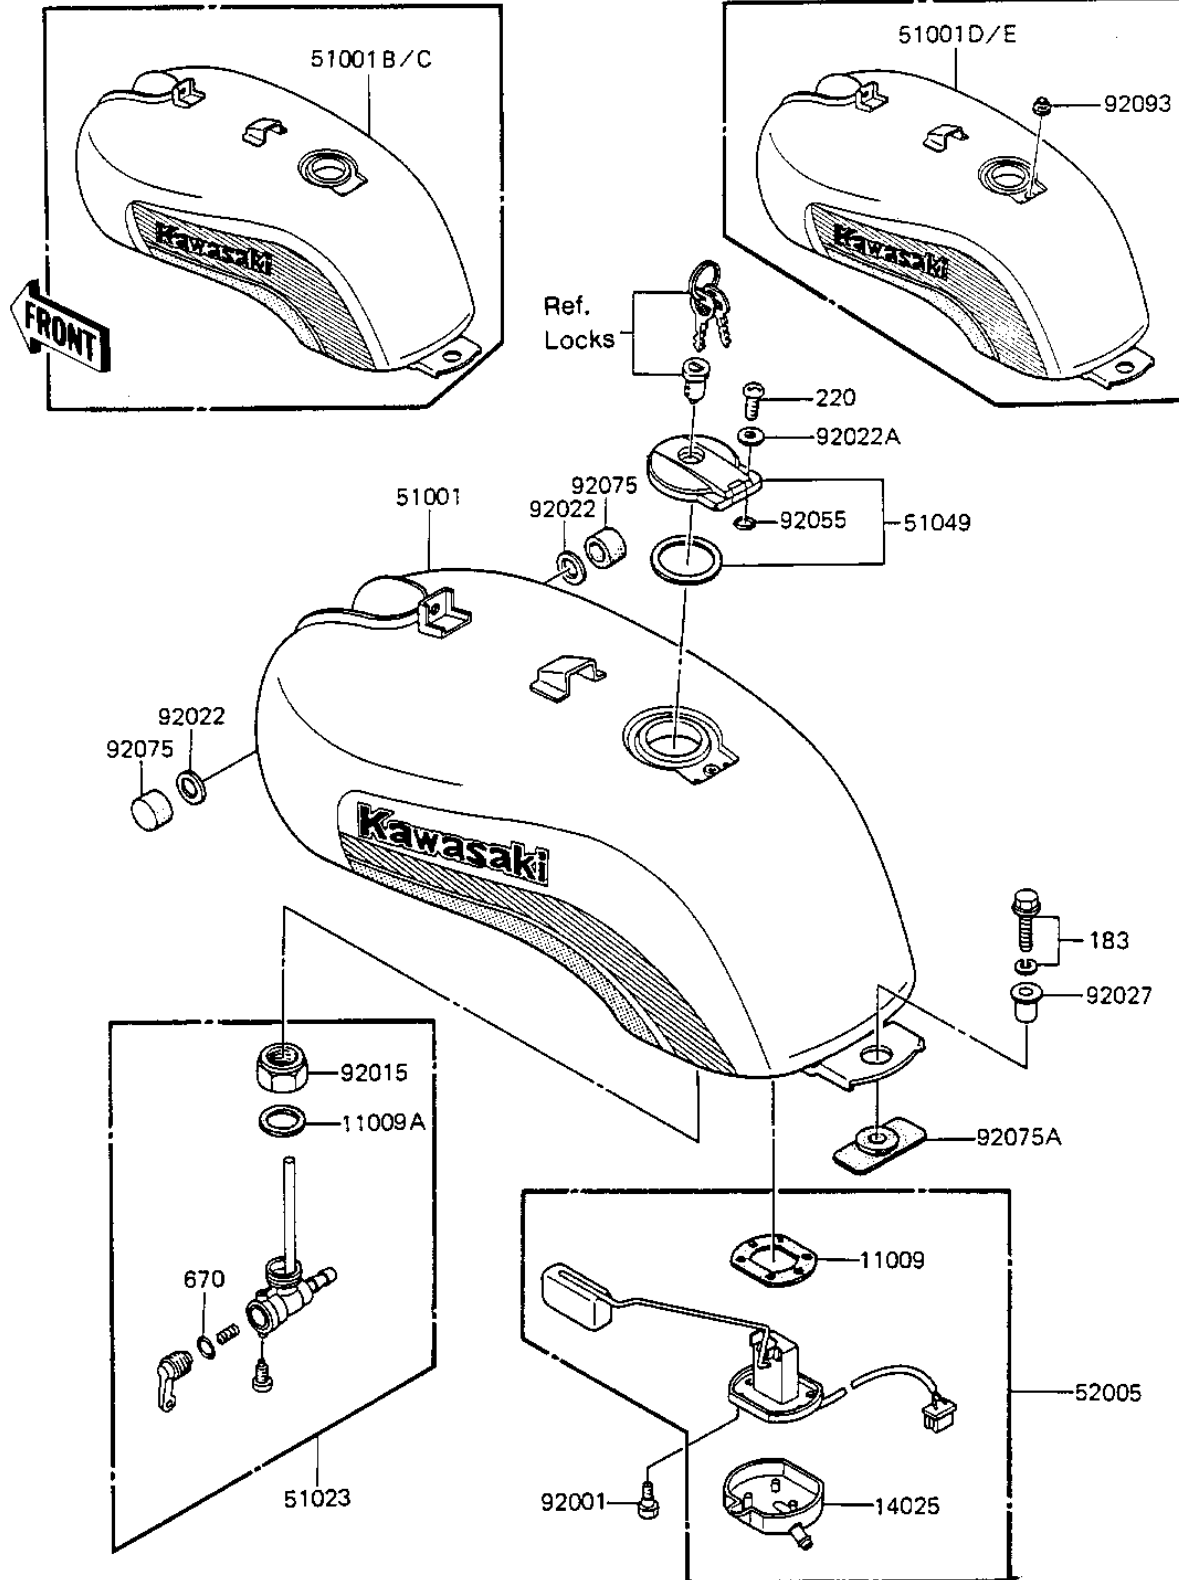

1983 GPz 1100 PARTS DIAGRAM

FUEL TANK

F241U-0250

1983 GPz 1100 PARTS LIST

FUEL TANK

ITEM NAME	PART NUMBER	QUANTITY
GASKET (Ref # 11009)	11009-1037	1
GASKET-FUEL COCK JNT. (Ref # 11009A)	92065-081	1
COVER,FUEL GAUGE (Ref # 14025)	14024-1434	1
TANK-COMP-FUEL,F.RED (Ref # 51001)	51001-5312-B1	1
TAP-ASSY-FUEL (Ref # 51023)	51023-1101	1
CAP-TANK,FUEL (Ref # 51049)	51049-1097	1
GAUGE,FUEL (Ref # 52005)	52005-1039	1
BOLT,FUEL GAUGE FIT (Ref # 92001)	92001-1069	1
FUEL COCK JOINT NUT (Ref # 92015)	51035-009	1
WASHER-PL-10.5X26X2.3 (Ref # 92022)	92022-044	1
WASHER,PLAIN (Ref # 92022A)	92022-1038	1
COLLAR,FLNGD,8.8X10.6 (Ref # 92027)	92027-1653	1
"O" RING (Ref # 92055)	92055-1023	1
DAMPER RUBBER,FL TANK (Ref # 92075)	92075-125	1
DAMPER,FUEL TANK,RR (Ref # 92075A)	92075-1459	1
BOLT 8X25 (Ref # 183)	183B0825	1
SCREW PAN HEAD 5X10 (Ref # 220)	220B0510	1
"O" RING, 10MM (Ref # 670)	670B2010	1