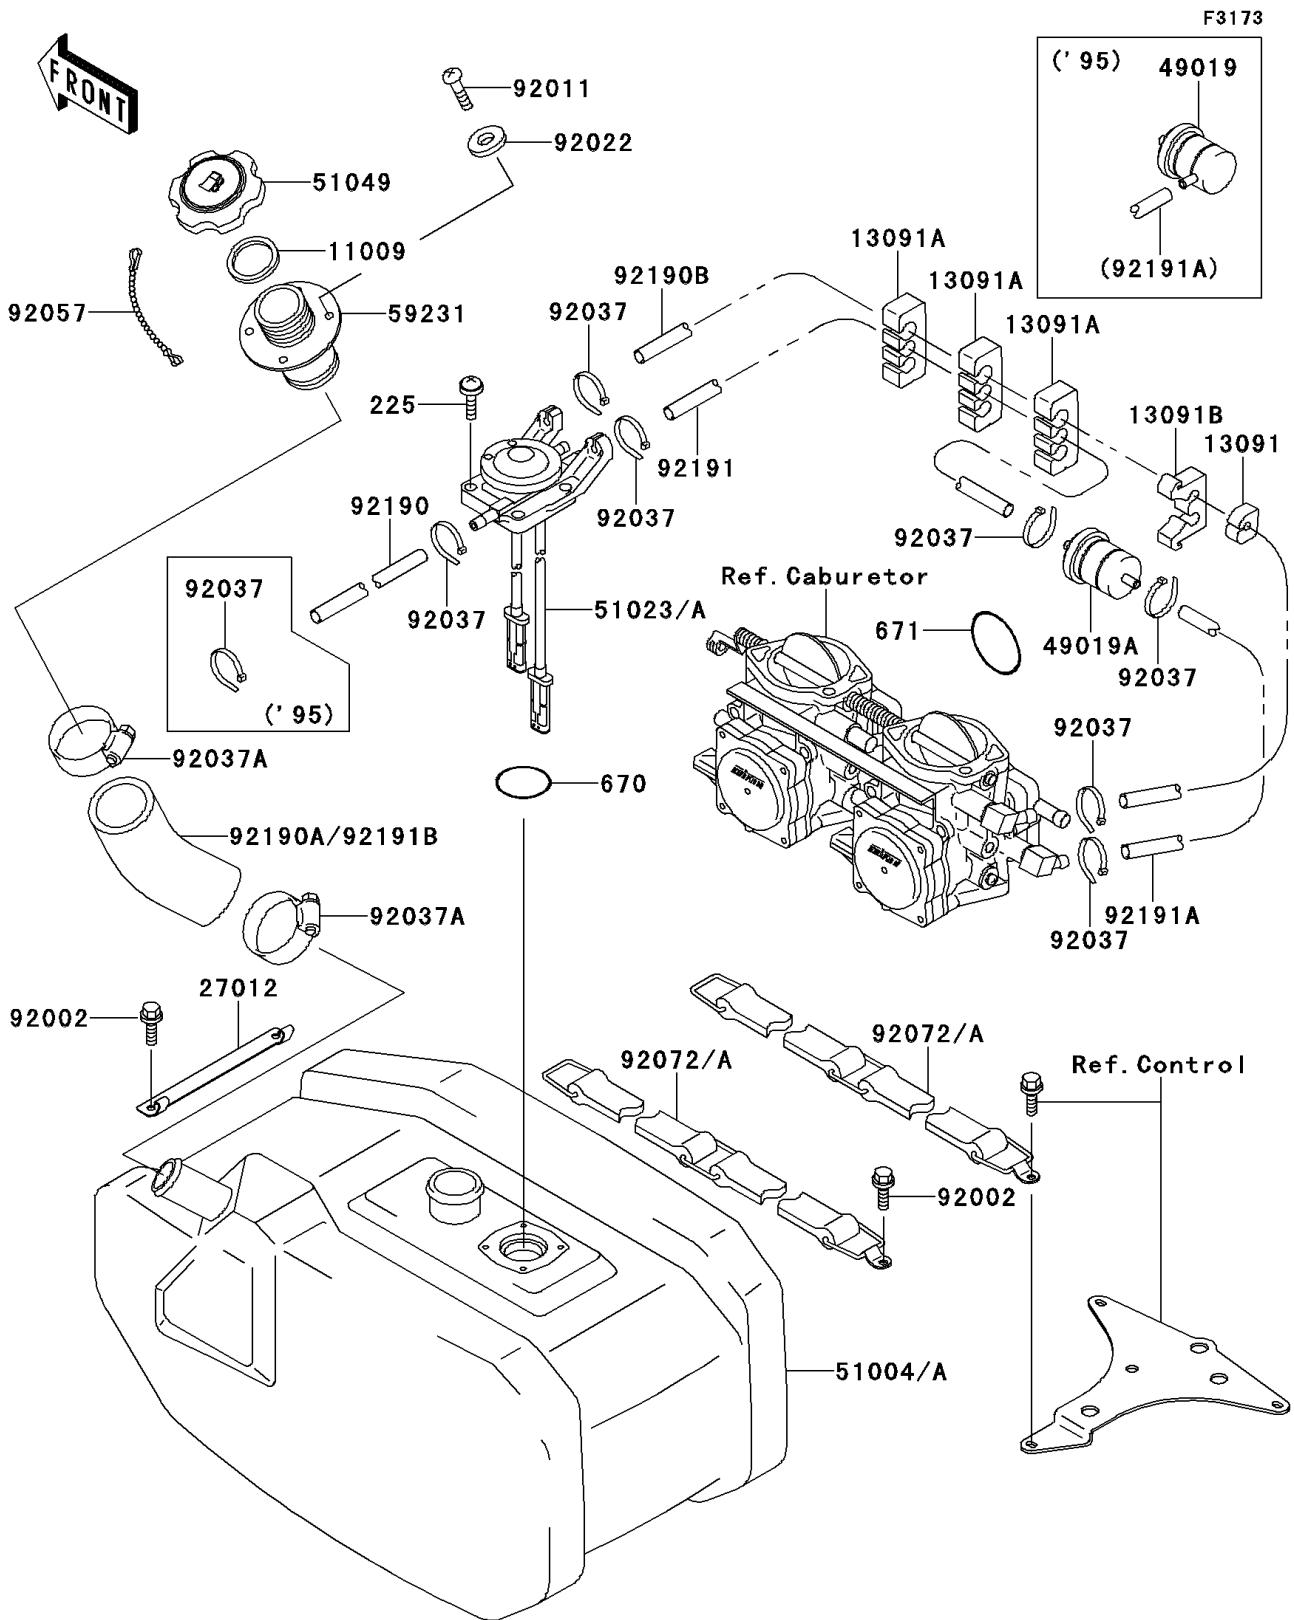

1995 JET SKI® 750 ZXi PARTS DIAGRAM

Fuel Tank

1995 JET SKI® 750 ZXi PARTS LIST

Fuel Tank

ITEM NAME	PART NUMBER	QUANTITY
SCREW-PAN-WSP-CROS,5X20 (Ref # 225)	225R0520	1
O RING,36MM (Ref # 670)	670B3036	1
O RING,65MM (Ref # 671)	671B2565	1
GASKET,TANK CAP (Ref # 11009)	11009-3020	1
HOLDER,TUBE (Ref # 13091A)	13091-3758	1
HOLDER,FILTER (Ref # 13091B)	13091-3795	1
HOOK,BOW EYE (Ref # 27012)	27012-3766	1
FILTER-FUEL (Ref # 49019)	49019-3711	1
TANK-FUEL (Ref # 51004)	51004-3720	1
TAP-ASSY,FUEL (Ref # 51023)	51023-3722	1
CAP-TANK,FUEL (Ref # 51049)	51049-3719	1
FILLER,FUEL TANK (Ref # 59231)	59231-3001	1
BOLT,6X16 (Ref # 92002)	92002-3728	1
SCREW (Ref # 92011)	92011-562	1
WASHER (Ref # 92022)	92022-563	1
CLAMP (Ref # 92037)	92037-1173	1
CLAMP (Ref # 92037A)	92037-3009	1
CHAIN,COVER,L=100 (Ref # 92057)	92057-3704	1
BAND,FUEL TANK (Ref # 92072)	92072-3782	1
TUBE,5.8X10.8X860 (Ref # 92190)	92190-3853	1
TUBE,FUEL TANK-FILLER (Ref # 92190A)	92190-3972	1
TUBE,"RETURN" (Ref # 92190B)	92190-3988	1
TUBE,"ON",5.8X10.8X270 (Ref # 92191)	92191-3708	1
TUBE,"ON",5.8X10.8X940 (Ref # 92191A)	92191-3715	1