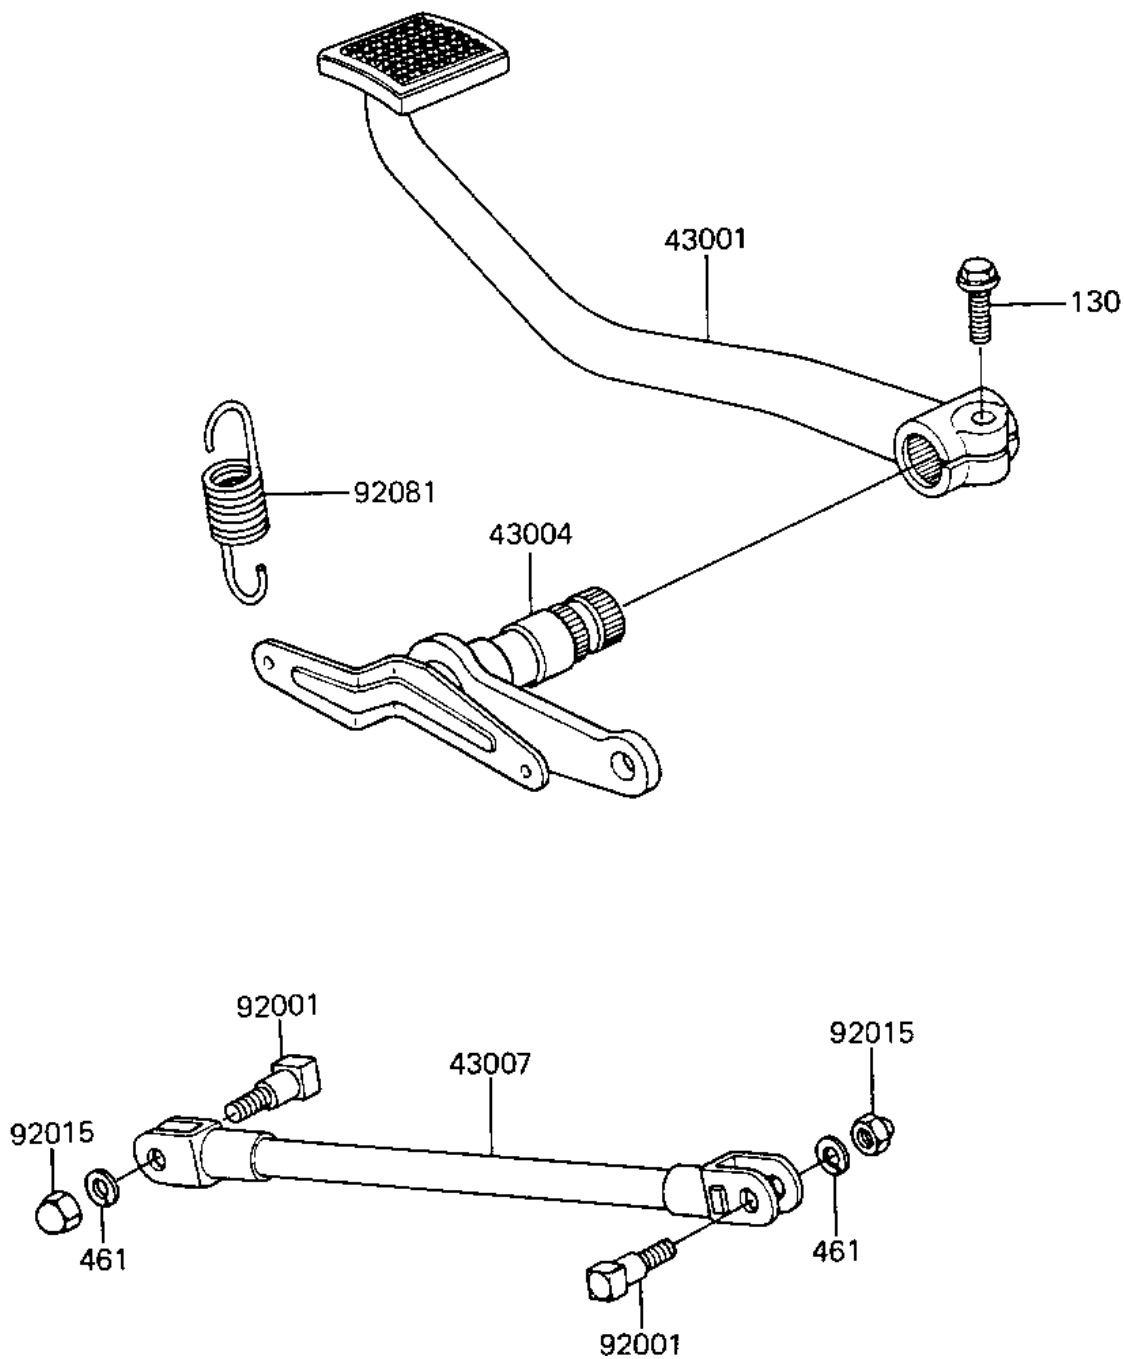

1983 GPz 1100 PARTS DIAGRAM

BRAKE PEDAL/TORQUE LINK

F2260-0112

1983 GPz 1100 PARTS LIST

BRAKE PEDAL/TORQUE LINK

ITEM NAME	PART NUMBER	QUANTITY
LEVER-BRAKE,PEDAL (Ref # 43001)	43001-1111	1
SHAFT-BRAKE (Ref # 43004)	43004-1049	1
ROD-TORQUE (Ref # 43007)	43007-1046	1
BOLT,10X37 (Ref # 92001)	92001-1646	1
NUT,LOCK,10MM,BLACK (Ref # 92015)	92015-1189	1
SPRING,BRAKE PEDAL (Ref # 92081)	92081-1313	1
UNAVAILABLE IN PRICE BOOK (Ref # 130)	130J08025	1
WASHER-SPRING,10MM (Ref # 461)	461K1000	1