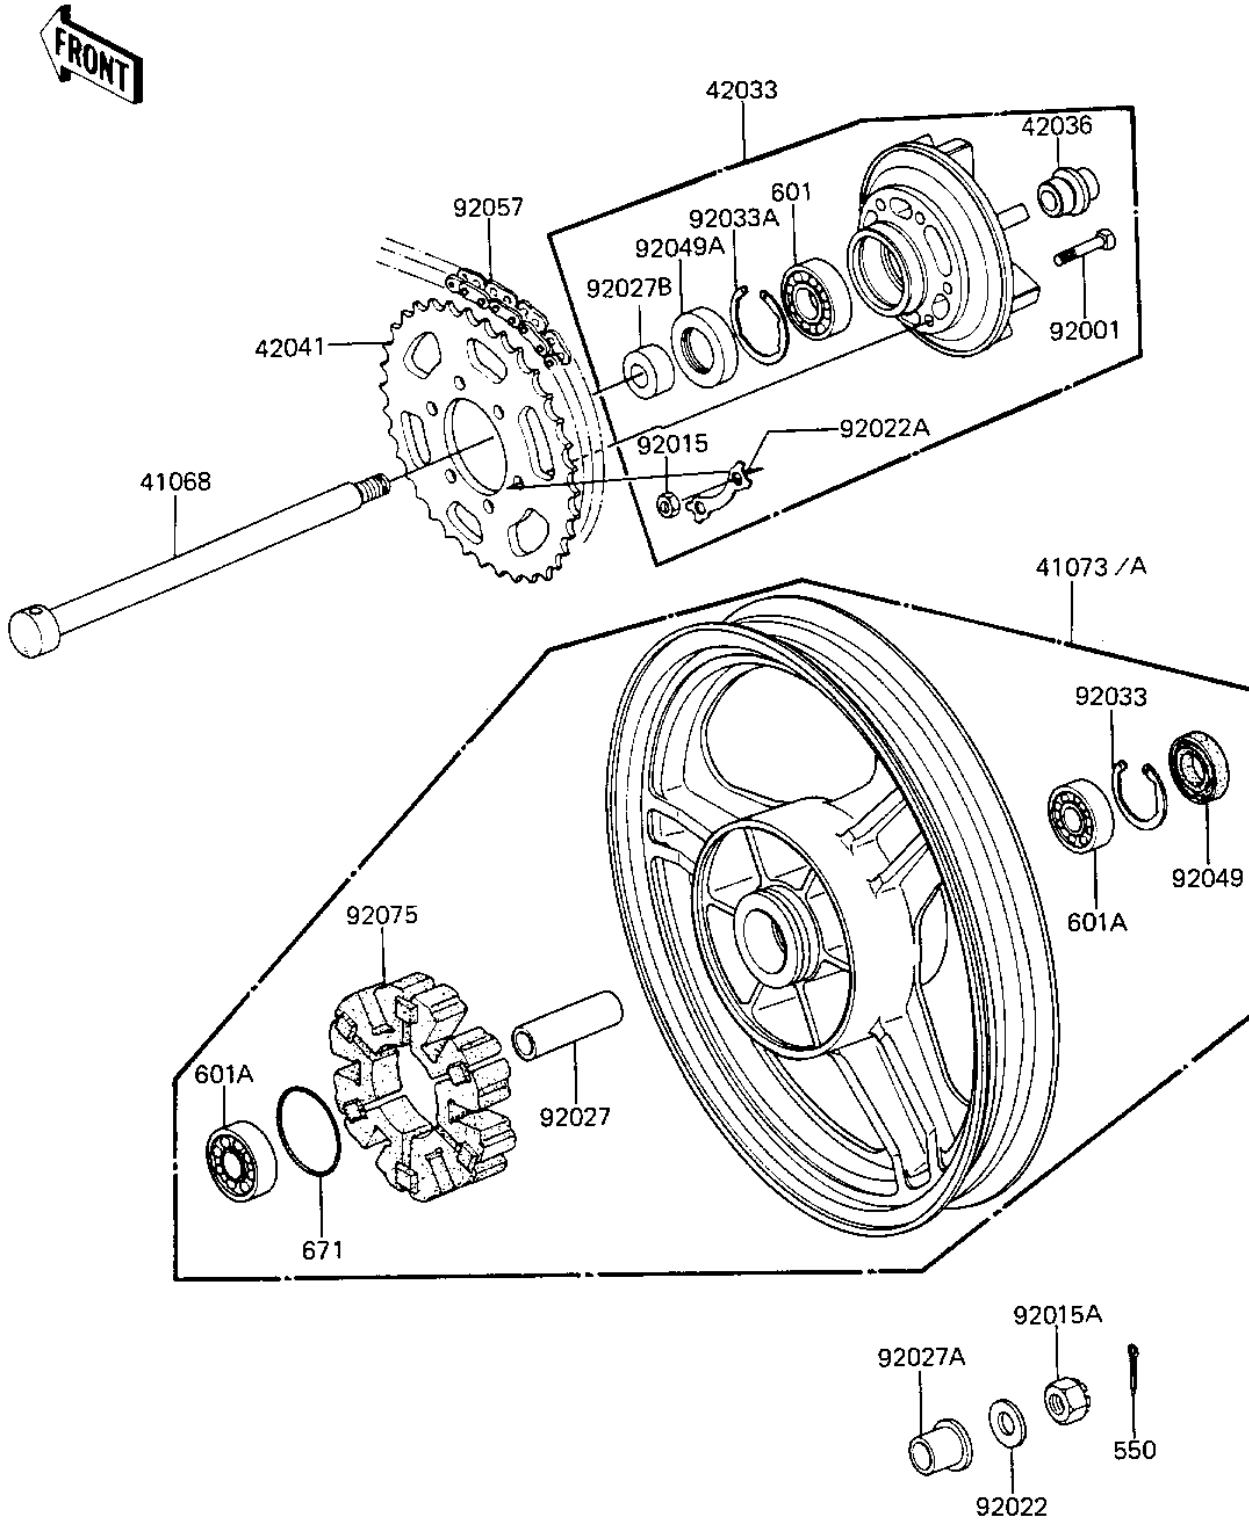

1983 GPz 1100 PARTS DIAGRAM

REAR WHEEL/HUB/CHAIN

F2240-0126

1983 GPz 1100 PARTS LIST

REAR WHEEL/HUB/CHAIN

ITEM NAME	PART NUMBER	QUANTITY
AXLE,RR,L=335 (Ref # 41068)	41068-1125	1
WHEEL-ASSY,RR,SOLID,B (Ref # 41073)	41073-1213-B1	1
COUPLING-ASSY,F.BLACK (Ref # 42033)	42033-1058	1
SLEEVE,L=33 (Ref # 42036)	42036-1039	1
SPROCKET-HUB,41T,BLAC (Ref # 42041)	42041-1098	1
BOLT (Ref # 92001)	92001-161	1
NUT 10MM (Ref # 92015)	42045-005	1
NUT CASTLE,18MM (Ref # 92015A)	42045-018	1
WASHER PLAIN 22MM (Ref # 92022)	42046-003	1
WASHER,LOCK (Ref # 92022A)	92022-1212	1
COLLAR,20X28X94 (Ref # 92027)	92027-1556	1
COLLAR,20X28X33 (Ref # 92027A)	92027-1567	1
COLLAR,20X40X14.5 (Ref # 92027B)	92027-1594	1
RING,SNAP,56.2M/M (Ref # 92033)	92033-1043	1
CIRCLIP,62M/M (Ref # 92033A)	92033-1044	1
SEAL-OIL (Ref # 92049)	92049-1061	1
OIL SEAL (Ref # 92049A)	92050-027	1
CHAIN,DRIVE,EK630SVD0 (Ref # 92057)	92057-1120	1
SHOCK DAMPER,REAR HUB (Ref # 92075)	42014-033	1
PIN-COTTER,4.0X35 (Ref # 550)	550D4035	1
BALL BEARING,#6206 (Ref # 601)	601B6206	1
BEARING,BALL,#6304ZZ (Ref # 601A)	601B6304ZZ	1
"0" RING,65MM (Ref # 671)	671B2565	1