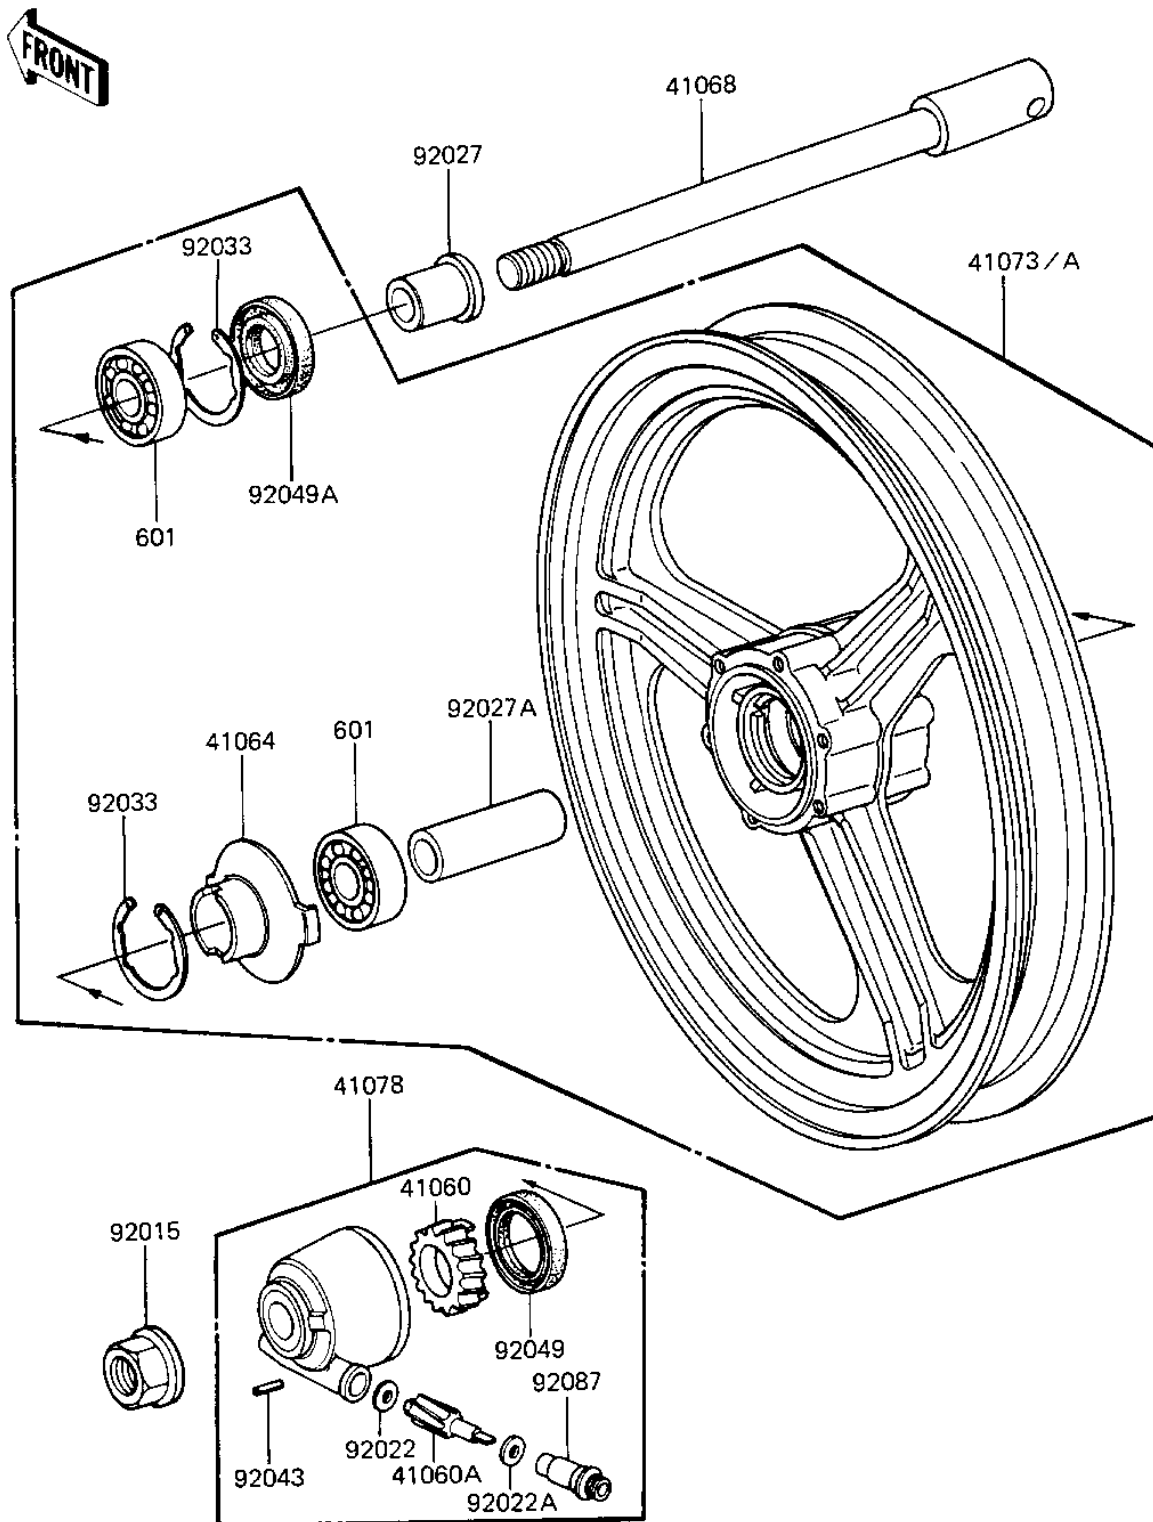

1983 GPz 1100 PARTS DIAGRAM

FRONT WHEEL/HUB

F2230-0091

1983 GPz 1100 PARTS LIST

FRONT WHEEL/HUB

ITEM NAME	PART NUMBER	QUANTITY
GEAR,SPEEDOMETER (Ref # 41060)	41059-026	1
PINION,SPEEDOMETER,9T (Ref # 41060A)	41060-1016	1
RECEIVER,SPEEDOMETER (Ref # 41064)	41064-1006	1
AXLE,FRONT,L=204M/M (Ref # 41068)	41068-1009	1
WHEEL-ASSY,FR,SOLID,R (Ref # 41073)	41073-1206-B1	1
CASE-ASSY-METER GEAR, (Ref # 41078)	41078-1024	1
NUT,14MM (Ref # 92015)	92015-1407	1
WASHER THRST SPD PINI (Ref # 92022)	41063-001	2
COLLAR,FR AXLE L=30MM (Ref # 92027)	92027-1225	1
COLLAR,15.2X22X55 (Ref # 92027A)	92027-1505	1
CIRCLIP,42MM (Ref # 92033)	92033-1041	1
PIN,SPRING (Ref # 92043)	41082-001	1
OIL SEAL,BJN30427-C3 (Ref # 92049)	92049-1057	1
OIL SEAL,AG1144AO (Ref # 92049A)	92049-1058	1
BUSHING,METER GEAR (Ref # 92087)	92087-1002	1
BEARING-BALL (Ref # 601)	601B6302U	1