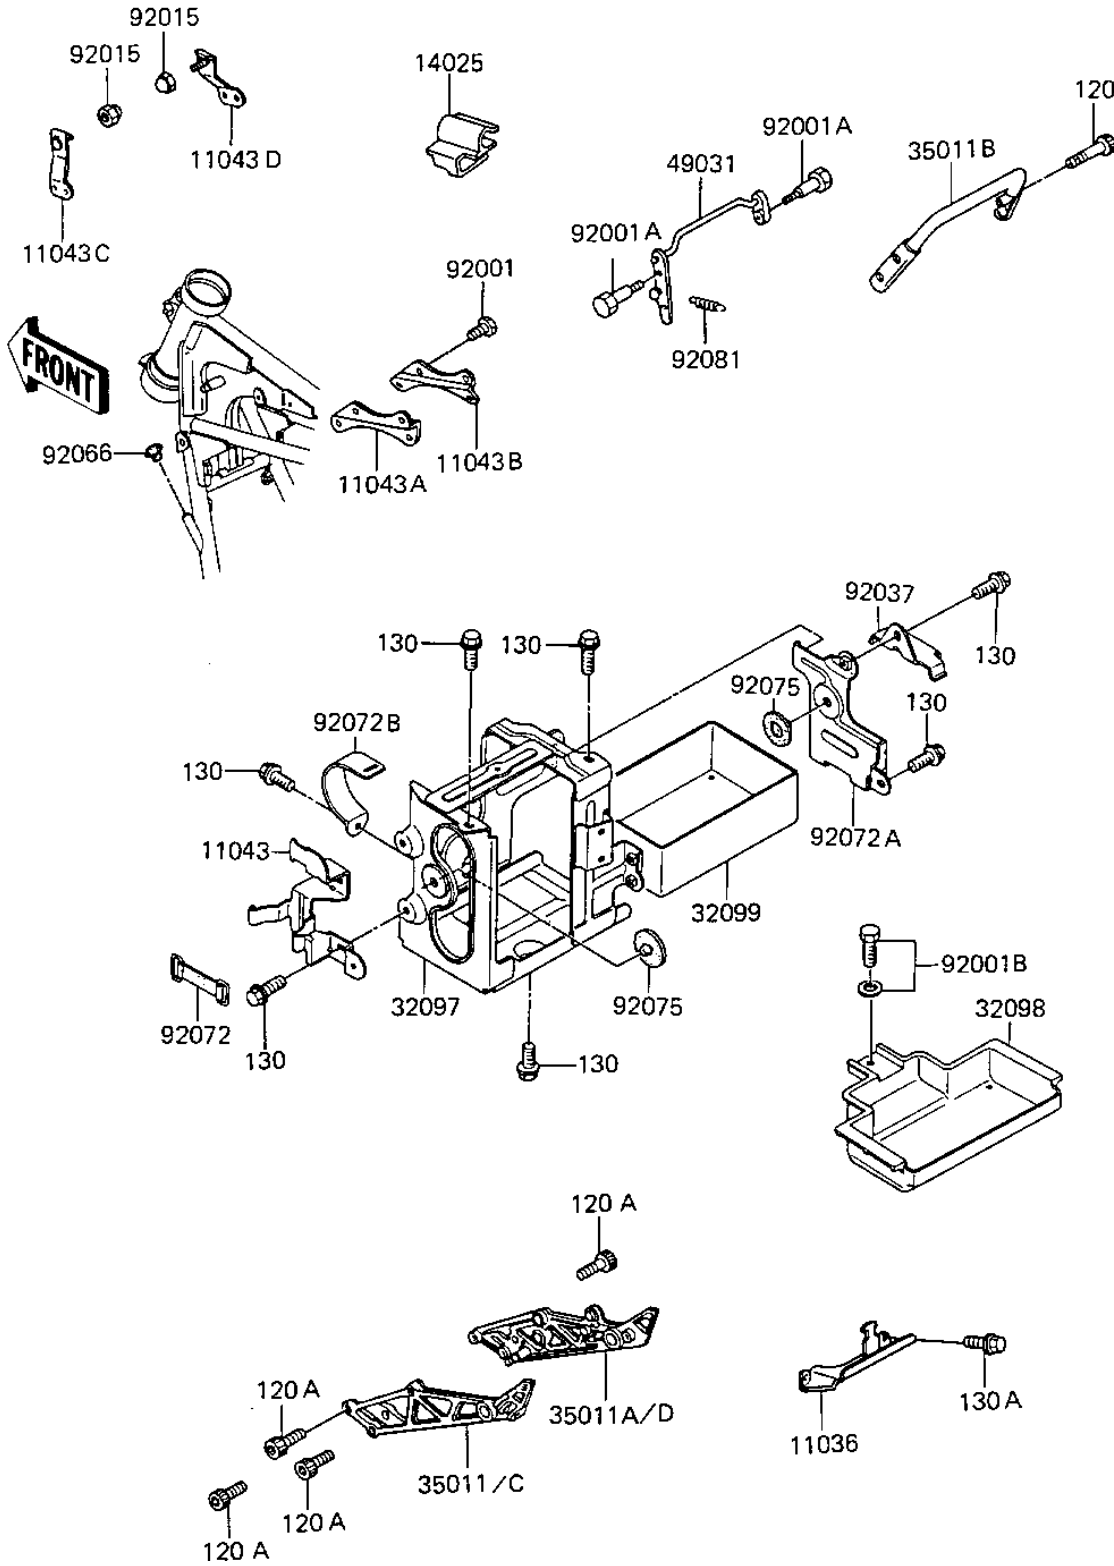

1983 GPz 1100 PARTS DIAGRAM

BATTERY CASE/TOOL CASE

F2132-0116

1983 GPz 1100 PARTS LIST

BATTERY CASE/TOOL CASE

ITEM NAME	PART NUMBER	QUANTITY
BRACKET-A,FENDER (Ref # 11036)	11036-1972	1
BRACKET-B,FUEL FILTER (Ref # 11043)	11043-1034	1
BRACKET-B,COIL,LH (Ref # 11043A)	11043-1160	1
BRACKET-B,COIL,RH (Ref # 11043B)	11043-1161	1
BRACKET-B,REFLECTOR,L (Ref # 11043C)	11043-1216	1
BRACKET-B,REFLECTOR,R (Ref # 11043D)	11043-1217	1
COVER,BATTERY (Ref # 14025)	14025-1762	1
CASE-BATTERY (Ref # 32097)	32097-1067	1
CASE-TOOL (Ref # 32098)	32098-1025	1
CASE (Ref # 32099)	32099-1009	1
STAY,MUFFLER,LH (Ref # 35011)	35011-1212	1
STAY,MUFFLER,RH (Ref # 35011A)	35011-1213	1
STAY,GRAB RALL (Ref # 35011B)	35011-1201	1
LATCH,SEAT LOCK (Ref # 49031)	49031-1007	1
BOLT,HEX HEAD,6MM (Ref # 92001)	92001-137	1
BOLT (Ref # 92001A)	92001-1406	1
BOLT,6X22 (Ref # 92001B)	92002-1262	1
NUT,CAP 6MM,BLACK (Ref # 92015)	92015-1170	1
CLAMP,IGNITER (Ref # 92037)	92037-1398	1
PLUG,9.5X8 (Ref # 92066)	92066-1077	1
BAND,AIR CLEANER FITT (Ref # 92072)	92072-1017	1
BAND,BATTERY (Ref # 92072A)	92072-1101	1
BAND,FUEL PUMP (Ref # 92072B)	92072-1102	1
DAMPER RUBBER (Ref # 92075)	92075-078	1
SPRING,SEAT LOCK (Ref # 92081)	92081-1544	1
BOLT-SOCKET,6X45,BLAC (Ref # 120)	120S0645	1
BOLT-SOCKET,8X30,BLAC (Ref # 120A)	120S0830	1
BOLT,FLANGED,6X10 (Ref # 130)	130B0610	1
BOLT,FLANGE (Ref # 130A)	130B0812	1