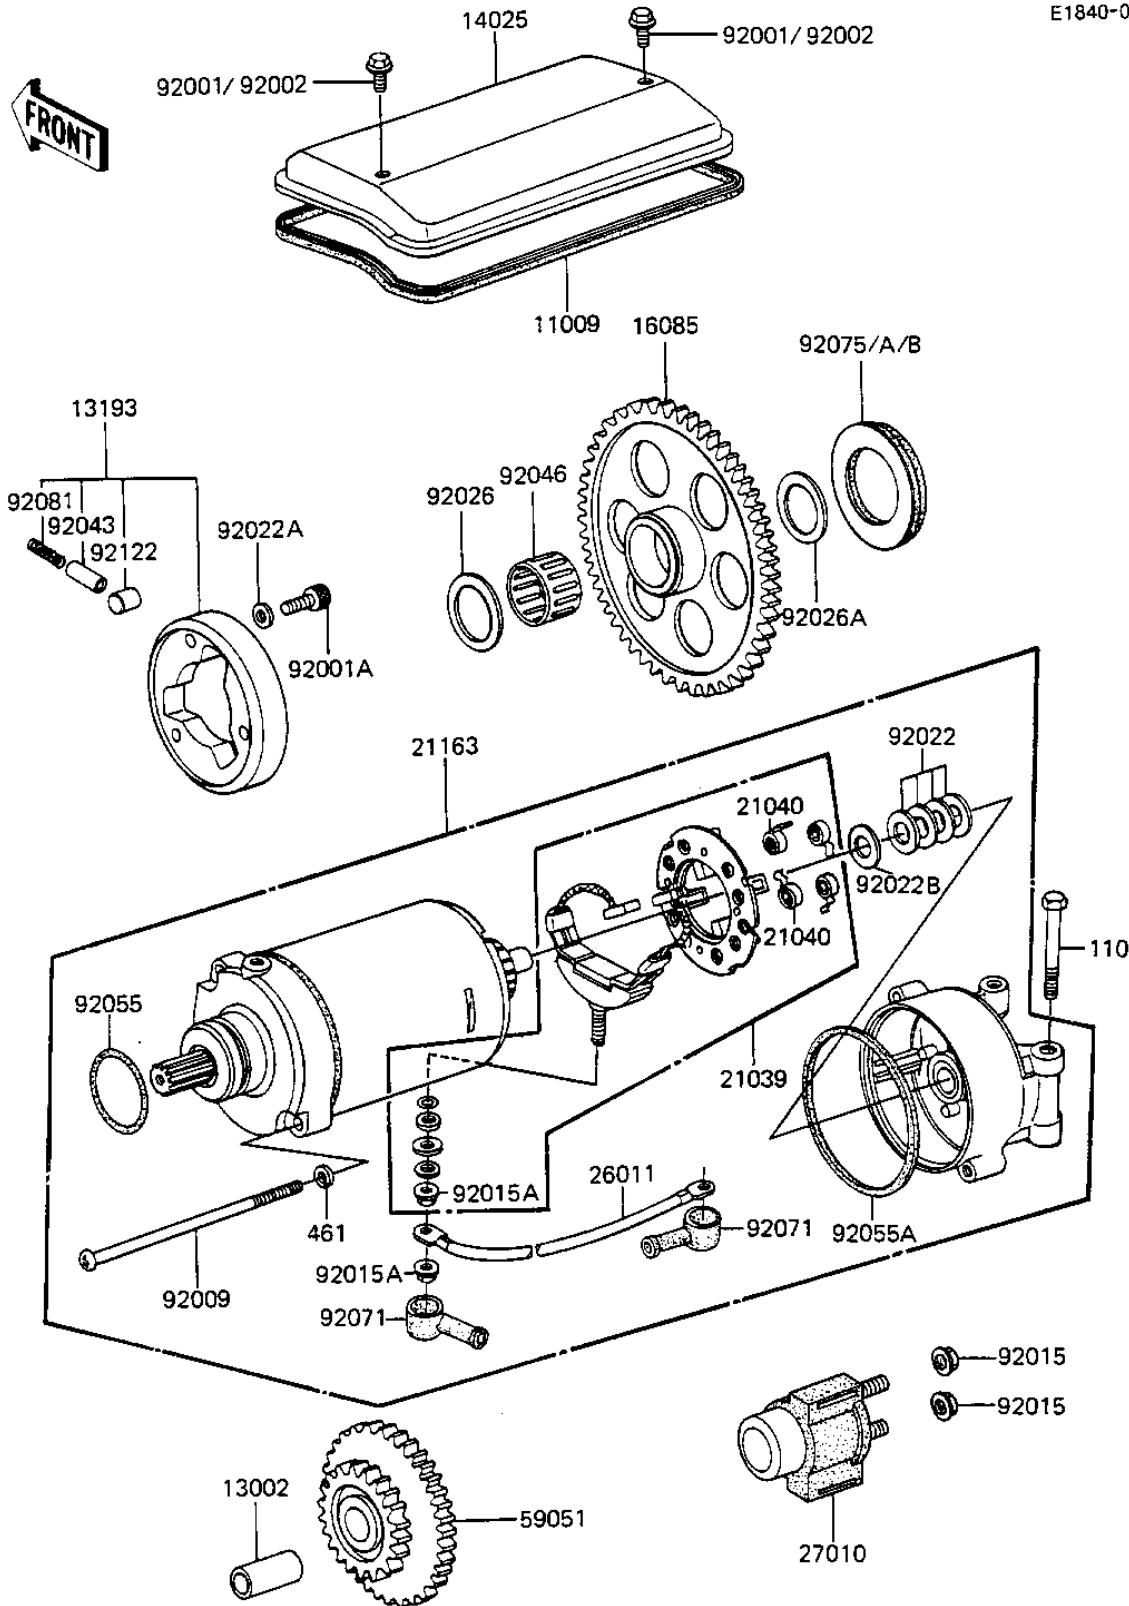

## 1983 GPz 1100 PARTS DIAGRAM

STARTER MOTOR/STARTER CLUTCH

E1840-0050

## 1983 GPz 1100 PARTS LIST

### STARTER MOTOR/STARTER CLUTCH

ITEM NAME	PART NUMBER	QUANTITY
GASKET,START MOTOR CV (Ref # 11009)	21166-001	1
PIN-PISTON (Ref # 13002)	13002-007	1
CLUTCH-ASSY-ONEWAY (Ref # 13193)	13193-1011	1
COVER,STARTER,BLACK (Ref # 14025)	14025-1378	1
GEAR,STARTING CLUTCH (Ref # 16085)	16085-1012	1
BRUSH,CARBON (Ref # 21039)	21039-1053	1
SPRING-BRUSH (Ref # 21040)	21040-1003	1
STARTER-ELECTRIC (Ref # 21163)	21163-1143	1
WIRE-LEAD,STARTER MTR (Ref # 26011)	26011-1251	1
SWITCH,STARTER (Ref # 27010)	27010-1314	1
GEAR,STARTING MOTOR (Ref # 59051)	21167-002	1
BOLT,6X10,BLACK (Ref # 92001)	92001-1525	1
BOLT (Ref # 92001A)	120P0816	1
SCREW,PAN HEAD,6X110 (Ref # 92009)	21015-005	1
NUT-6MM (Ref # 92015)	92015-1078	2
WASHER,THRUST,0.2T (Ref # 92022)	21025-011	1
WASHER,PLAIN (Ref # 92022A)	92022-1108	1
WASHER,THRUST,0.8T (Ref # 92022B)	92022-1132	1
SPACER (Ref # 92026)	92026-1031	1
SPACER (Ref # 92026A)	92026-1033	1
PIN (Ref # 92043)	92043-087	1
BEARING,NEEDLE,K25302 (Ref # 92046)	92046-1022	1
"0" RING,STARTING MTR (Ref # 92055)	21027-004	1
"0" RING,STARTER MOTR (Ref # 92055A)	92055-1086	1
GROMMET,CORD (Ref # 92071)	21017-017	1
DAMPER RUBBER,6.3T (Ref # 92075)	92075-1129	1
DAMPER RUBBER,7.3T (Ref # 92075A)	92075-1130	1
DAMPER RUBBER,8.3T (Ref # 92075B)	92075-1131	1
SPRING (Ref # 92081)	92081-110	1

## 1983 GPz 1100 PARTS LIST

STARTER MOTOR/STARTER CLUTCH

ITEM NAME	PART NUMBER	QUANTITY
PIN (Ref # 92122)	92122-001	1
BOLT,EXCLUSIVE (Ref # 112)	92001-1456	1
WASHER SPRING 5MM (Ref # 461)	461F0500	1