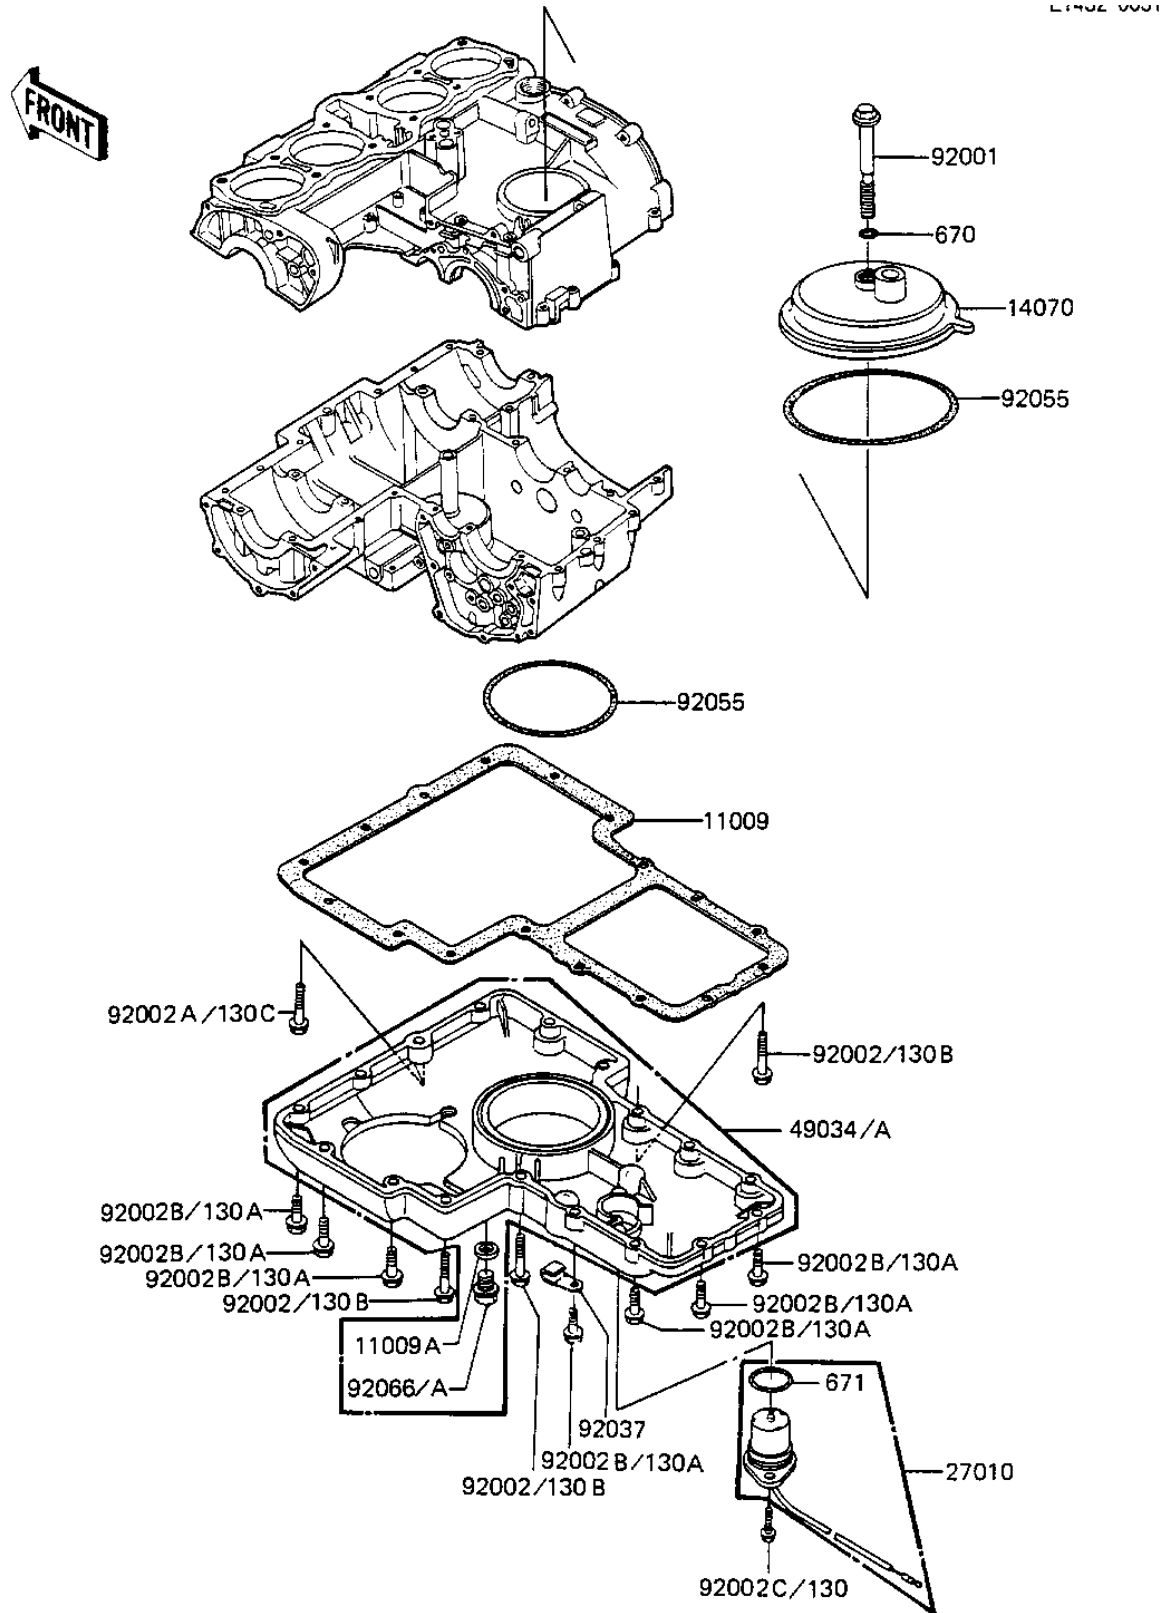

1983 GPz 1100 PARTS DIAGRAM

BREATHER COVER/OIL PAN

1983 GPz 1100 PARTS LIST

BREATHER COVER/OIL PAN

ITEM NAME	PART NUMBER	QUANTITY
GASKET,OIL PAN (Ref # 11009)	11060-1074	1
GASKET,DRIN PLUG (Ref # 11009A)	92065-097	1
BODY-BREATHER,BLACK (Ref # 14070)	14070-1010	1
SWITCH,OIL LEVEL (Ref # 27010)	27010-1067	1
PAN-OIL,F.BLACK (Ref # 49034)	49034-5013	1
BOLT,8X72,BLACK (Ref # 92001)	92001-1526	1
CLAMP,WIRING HARNESS (Ref # 92037)	21126-008	1
"O" RING,91MM (Ref # 92055)	92055-052	1
PLUG,OIL DRAIN,12X15 (Ref # 92066)	92066-1174	1
BOLT-FLANGED,6X16 (Ref # 130)	130B0616	1
BOLT,FLANGED,6X25 (Ref # 130A)	130G0625	1
BOLT,FLANGED,6X35 (Ref # 130B)	130H0635	1
BOLT,FLANGED,6X45 (Ref # 130C)	130G0645	1
"O" RING,8MM (Ref # 670)	670B1508	1
O RING,25MM (Ref # 671)	671E2525	1