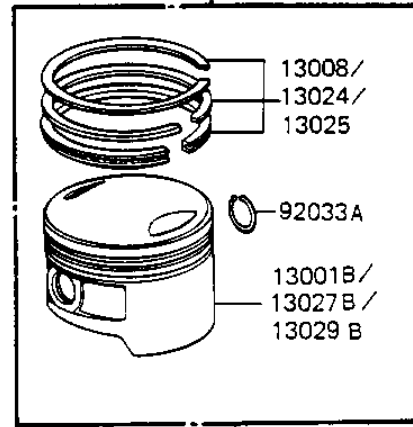

1983 GPz 1100 PARTS DIAGRAM

CYLINDER/PISTONS

E1120-0065

~ KZT10BE034375

KZT10BE034376~

13001C/13027C/13029C

1983 GPz 1100 PARTS LIST

CYLINDER/PISTONS

ITEM NAME	PART NUMBER	QUANTITY
CYLINDER-ENGINE,F.BLA (Ref # 11005)	11005-1301	1
GASKET,CYLINDER BASE (Ref # 11009)	11060-1067	1
GASKET,CYLINDER (Ref # 11009A)	11009-1208	1
PISTON-ENGINE,STD (Ref # 13001)	13001-5011	2
PIN-PISTON,12X18X57.2 (Ref # 13002)	13002-1023	1
RING-SET-PISTON,STD (Ref # 13008)	13008-5055	1
UNAVAILABLE IN PRICE BOOK (Ref # 13024)	13034-5023	1
RING-SET PISTON L,0/S (Ref # 13025)	13025-5023	1
PISTON-ENGINE-LL,0/S (Ref # 13027)	13027-5001	2
PISTON-ENGINE-L,0/S (Ref # 13029)	13029-5001	2
RING-SNAP,18MM (Ref # 92033)	92033-1099	1
PIN,11X14X12.3 (Ref # 92043)	92043-1266	1
PIN,DOWEL,10X8.2X14 (Ref # 92043A)	92043-1037	1