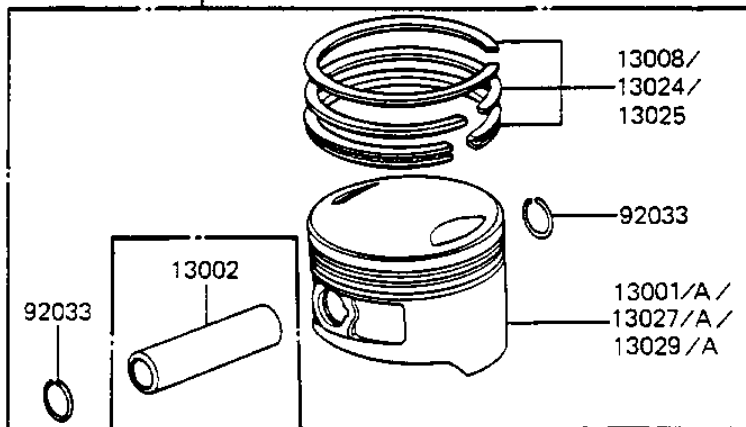

1983 GPz 1100 PARTS DIAGRAM

CYLINDER/PISTONS

E1120-0065

~ KZT10BE034375

KZT10BE034376~

13001C/13027C/13029C

1983 GPz 1100 PARTS LIST

CYLINDER/PISTONS

ITEM NAME	PART NUMBER	QUANTITY
CYLINDER-ENGINE,F.BLA (Ref # 11005)	11005-1301	1
GASKET,CYLINDER BASE (Ref # 11009)	11060-1067	1
GASKET,CYLINDER (Ref # 11009A)	11009-1208	1
PISTON-ENGINE,STD (Ref # 13001)	13001-5011	2
PIN-PISTON,12X18X57.2 (Ref # 13002)	13002-1023	1
RING-SET-PISTON,STD (Ref # 13008)	13008-5055	1
UNAVAILABLE IN PRICE BOOK (Ref # 13024)	13034-5023	1
RING-SET PISTON L,0/S (Ref # 13025)	13025-5023	1
PISTON-ENGINE-LL,0/S (Ref # 13027)	13027-5001	2
PISTON-ENGINE-L,0/S (Ref # 13029)	13029-5001	2
RING-SNAP,18MM (Ref # 92033)	92033-1099	1
PIN,11X14X12.3 (Ref # 92043)	92043-1266	1
PIN,DOWEL,10X8.2X14 (Ref # 92043A)	92043-1037	1