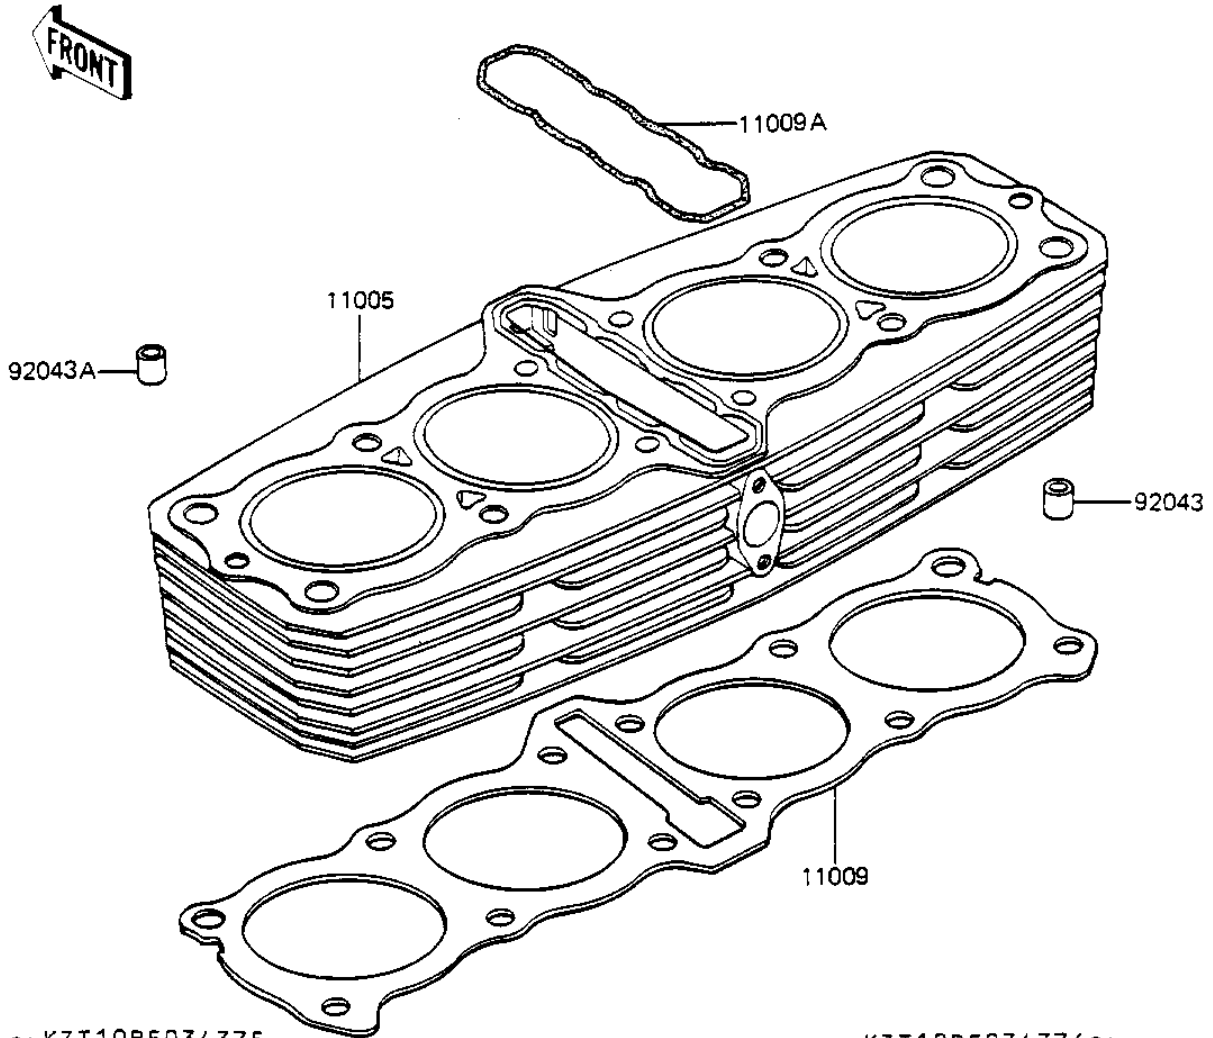

1983 GPz 1100 PARTS DIAGRAM

CYLINDER/PISTONS

E1120-0065

~ KZT10BE034375

KZT10BE034376~

13001C/13027C/13029C

1983 GPz 1100 PARTS LIST

CYLINDER/PISTONS

ITEM NAME	PART NUMBER	QUANTITY
CYLINDER-ENGINE,F.BLA (Ref # 11005)	11005-1301	1
GASKET,CYLINDER BASE (Ref # 11009)	11060-1067	1
GASKET,CYLINDER (Ref # 11009A)	11009-1208	1
PISTON-ENGINE,STD (Ref # 13001)	13001-5011	2
PIN-PISTON,12X18X57.2 (Ref # 13002)	13002-1023	1
RING-SET-PISTON,STD (Ref # 13008)	13008-5055	1
UNAVAILABLE IN PRICE BOOK (Ref # 13024)	13034-5023	1
RING-SET PISTON L,0/S (Ref # 13025)	13025-5023	1
PISTON-ENGINE-LL,0/S (Ref # 13027)	13027-5001	2
PISTON-ENGINE-L,0/S (Ref # 13029)	13029-5001	2
RING-SNAP,18MM (Ref # 92033)	92033-1099	1
PIN,11X14X12.3 (Ref # 92043)	92043-1266	1
PIN,DOWEL,10X8.2X14 (Ref # 92043A)	92043-1037	1