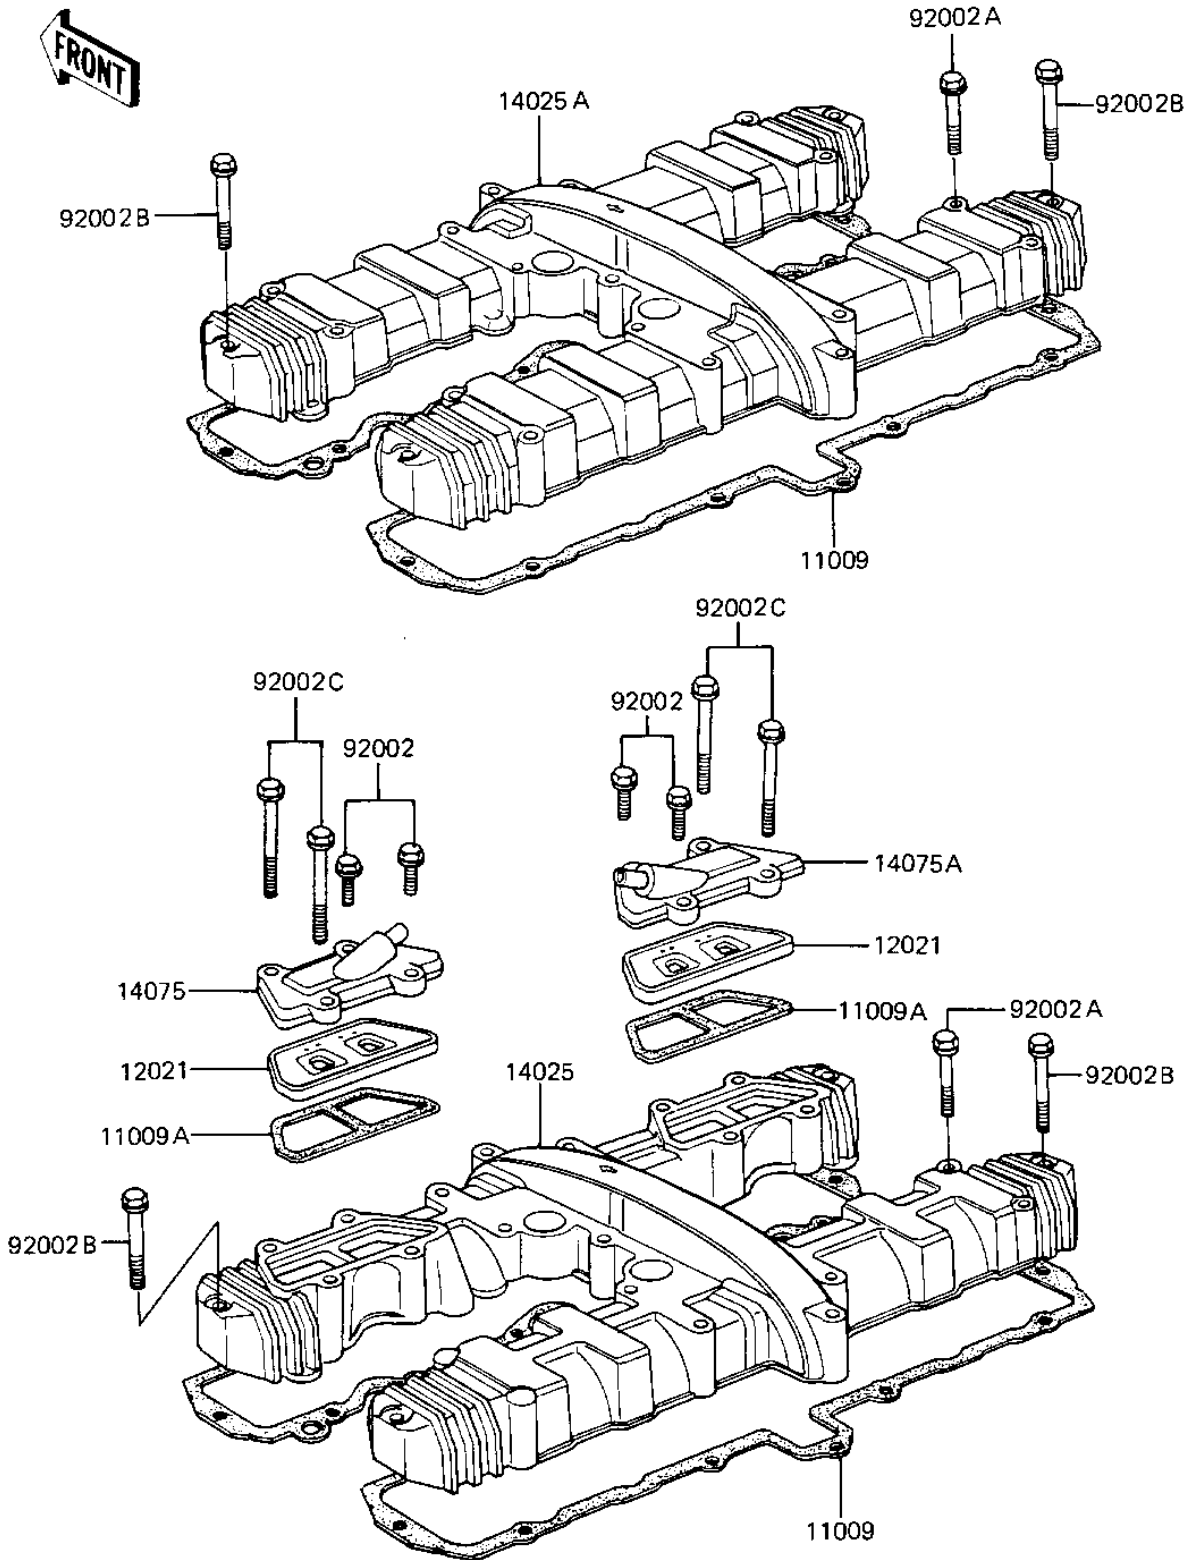

1983 GPz 1100 PARTS DIAGRAM

CYLINDER HEAD COVER

E1112-0059

1983 GPz 1100 PARTS LIST

CYLINDER HEAD COVER

ITEM NAME	PART NUMBER	QUANTITY
GASKET,CYLINDER HEAD (Ref # 11009)	11009-1205	1
GASKET,REED VALVE (Ref # 11009A)	11060-1066	1
VALVE-ASSY-REED (Ref # 12021)	12021-1008	1
COVER,CYLINDER HEAD,B (Ref # 14025)	14025-1636	1
COVER,CYLINDER HEAD,BLACK (Can (Ref # 14025A)	14025-1637	1
CAP-ASSY,REED VALVE,L (Ref # 14075)	14075-5022	1
CAP-ASSY,REED VALVE,R (Ref # 14075A)	14075-5023	1
BOLT,6X22 (Ref # 92002)	92002-1068	1
BOLT,6X45 (Ref # 92002A)	92002-1069	1
BOLT,6X52 (Ref # 92002B)	92002-1070	1
BOLT,6X70 (Ref # 92002C)	92002-1071	1