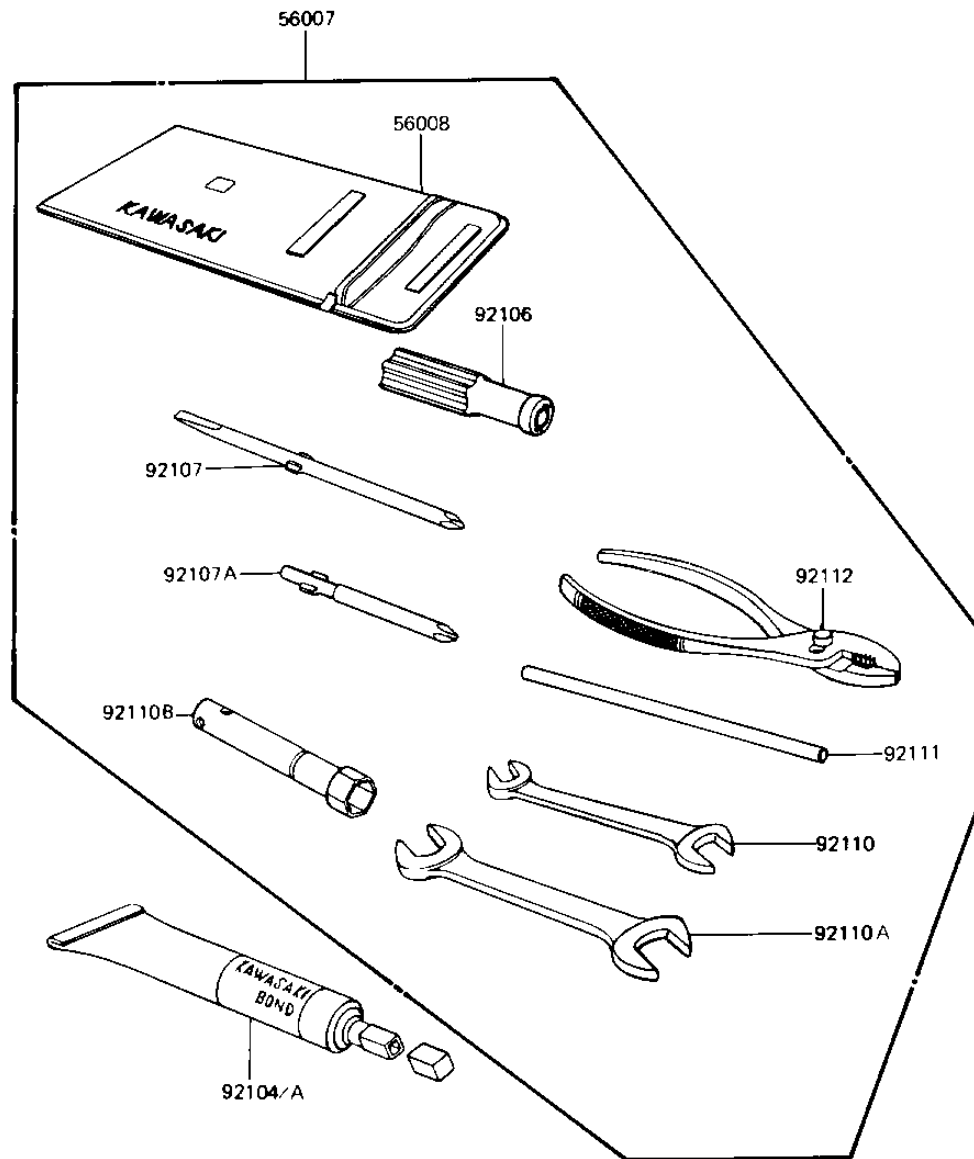

## 1983 1100 LTD Shaft PARTS DIAGRAM

OWNER TOOLS

F2810-0129

## 1983 1100 LTD Shaft PARTS LIST

### OWNER TOOLS

ITEM NAME	PART NUMBER	QUANTITY
TOOLKIT (Ref # 56007)	56007-1170	1
BAG,TOOL (Ref # 56008)	56008-006	1
LIQUID GASKET (Ref # 92104)	92104-002	1
GASKET-LIQUID,BLACK (Ref # 92104A)	92104-1003	1
GRIP,SCREW DRIVER (Ref # 92106)	92106-1001	1
TOOL-DRIVER (Ref # 92107)	92107-1052	1
TOOL-DRIVER,#3PHILLIP (Ref # 92107A)	92107-1002	1
TOOL-WRENCH,OPEN END (Ref # 92110)	92110-1038	1
TOOL-WRENCH,OPEN END, (Ref # 92110A)	92110-1153	1
WRENCH,SPARK PLUG (Ref # 92110B)	92108-008	1
BAR,SPARK PLUG WRENCH (Ref # 92111)	92111-005	1
PLIERS,160MM (Ref # 92112)	92112-003	1