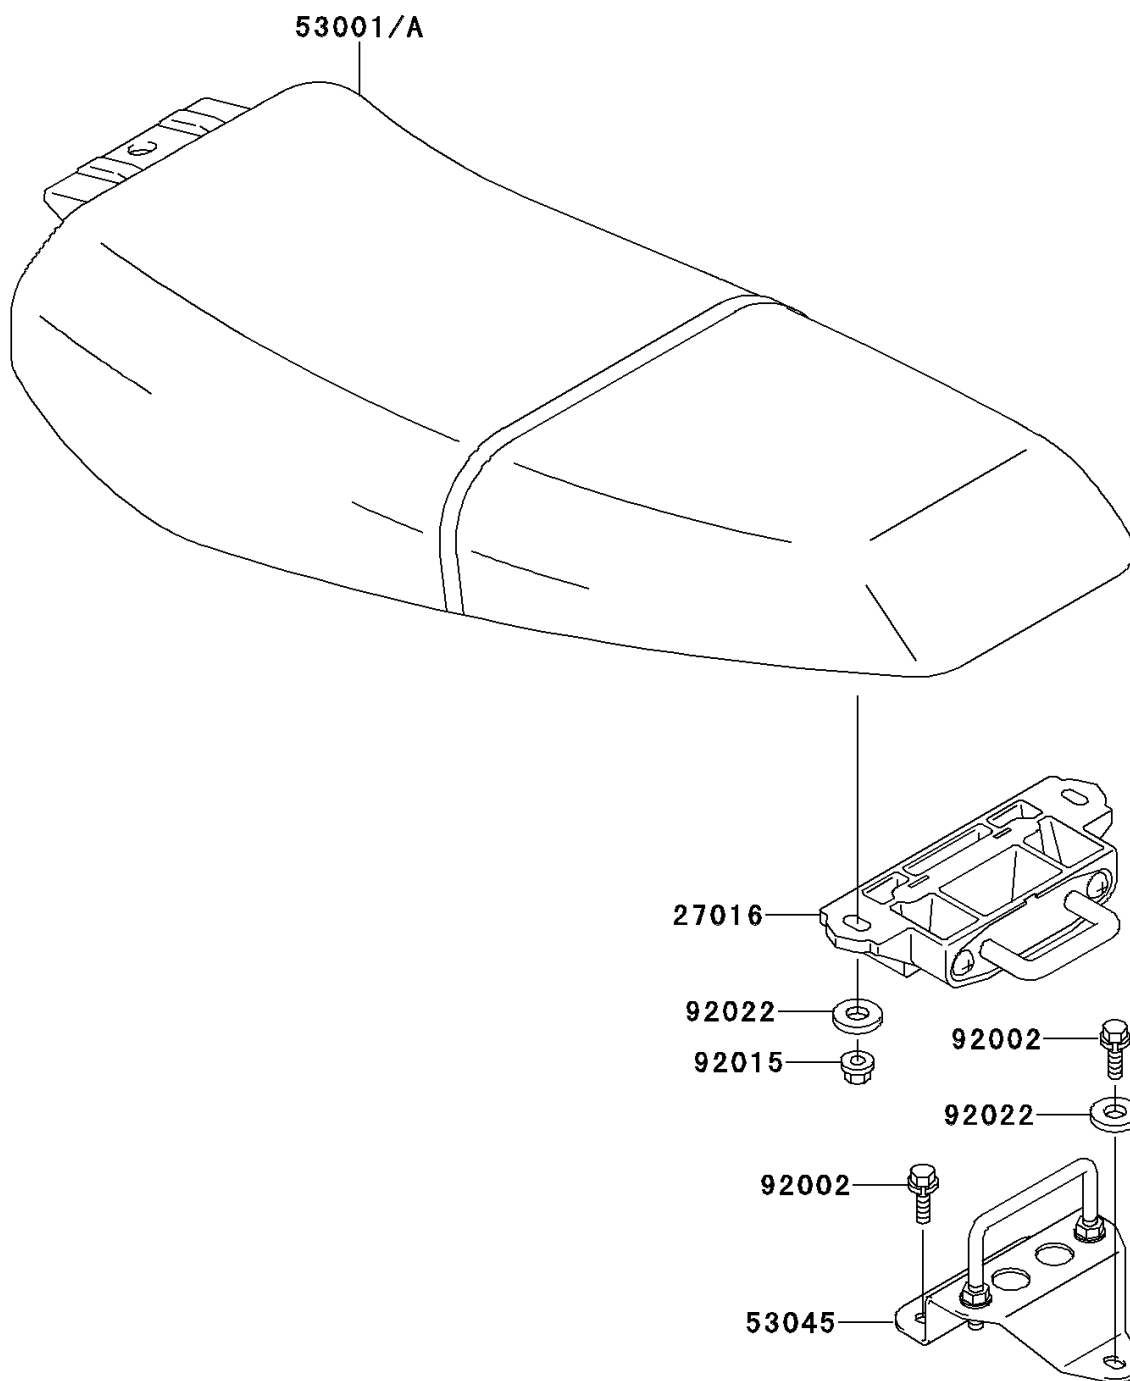

## 1995 JET SKI® 750 ZXi PARTS DIAGRAM

Seat

F3146

## 1995 JET SKI® 750 ZXi PARTS LIST

Seat

ITEM NAME	PART NUMBER	QUANTITY
LOCK-ASSY,SEAT (Ref # 27016)	27016-3731	1
SEAT-ASSY,J.S.VIOLET (Ref # 53001)	53001-3720-PJ	1
HOOK-ASSY,SEAT LOCK (Ref # 53045)	53045-3706	1
BOLT,6X16 (Ref # 92002)	92002-3728	1
NUT,6MM (Ref # 92015)	92015-3767	1
WASHER,6.5X20X1.5 (Ref # 92022)	92022-3710	1