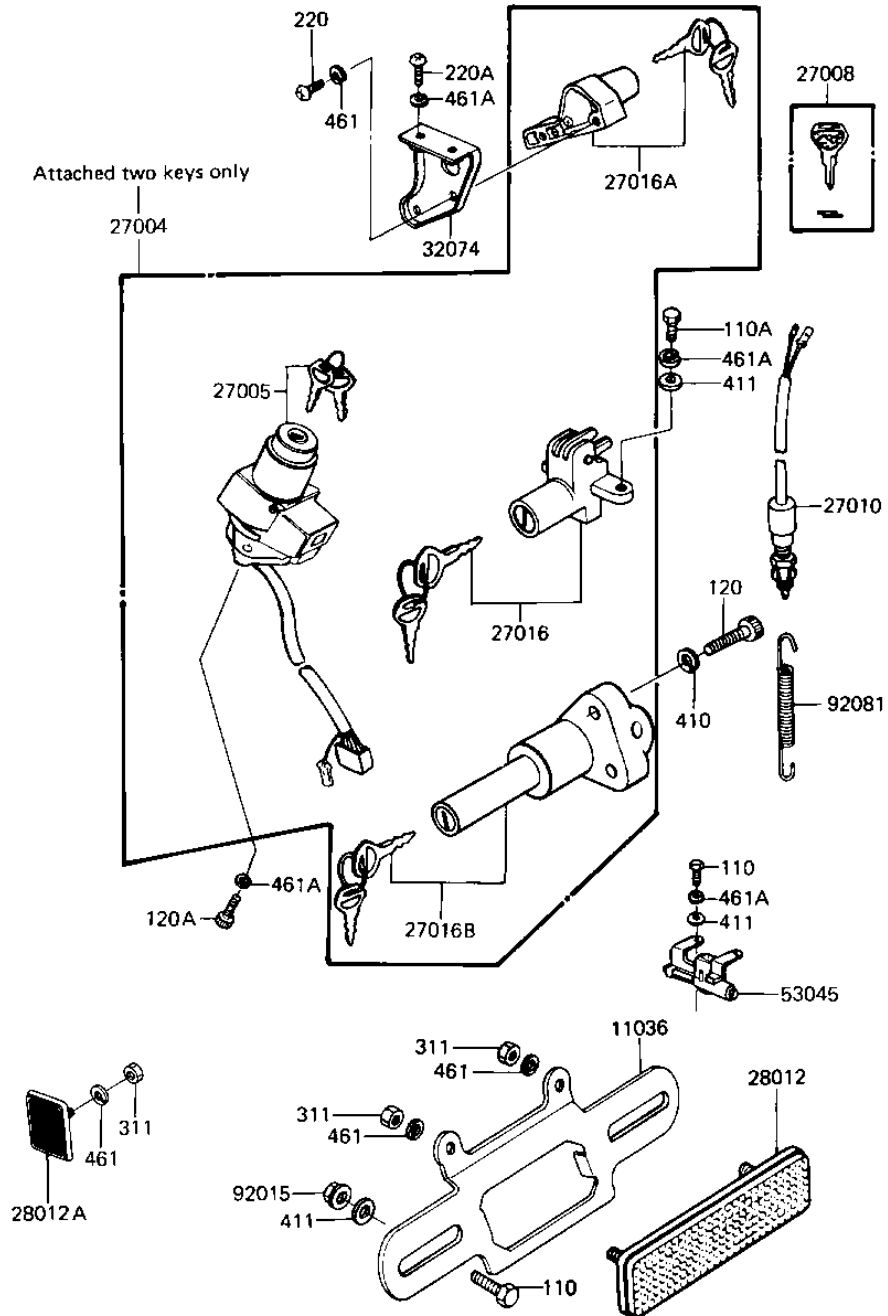

## 1983 1100 LTD Shaft PARTS DIAGRAM

IGNITION SWITCH/LOCKS/REFLECTORS

F2770-0171

## 1983 1100 LTD Shaft PARTS LIST

IGNITION SWITCH/LOCKS/REFLECTORS

ITEM NAME	PART NUMBER	QUANTITY
BRACKET,REFLECTOR,RR (Ref # 11036)	11036-1150	1
SWITCH-ASSY,ALL (Ref # 27004)	27004-5179	1
SWITCH-ASSY-IGNITION (Ref # 27005)	27005-5035	1
KEY-LOCK,BLANK (Ref # 27008)	27008-1103	1
SWITCH,BRAKE LAMP (Ref # 27010)	27010-1019	1
LOCK ASSY,SEAT (Ref # 27016)	27016-5015	1
LOCK-ASSY,HELMET (Ref # 27016A)	27016-5070	1
LOCK-ASSY,STAND (Ref # 27016B)	27016-5043	1
REFLECTOR,REAR REFLEX (Ref # 28012)	28012-1005	1
REFLECTOR-REFLEX (Ref # 28012A)	28012-1009	1
BRACKET-LOCK (Ref # 32074)	32074-1026	1
HOOK ASSY,HELMET (Ref # 53045)	53045-1001	1
NUT-6MM (Ref # 92015)	92015-1078	1
SPRING,BRAKE LAMP SWI (Ref # 92081)	92081-1086	1
BOLT-UPSET,6X12 (Ref # 110)	112G0612	1
BOLT-UPSET 6X14 (Ref # 110A)	112B0614	1
BOLT,SOCKET,8X30 (Ref # 120)	120P0830	1
BOLT-SOCKET,6X16,BLAC (Ref # 120A)	120S0616	1
SCREW PAN HEAD 5X8 (Ref # 220)	220B0508	1
SCREW PAN HEAD 6X10 (Ref # 220A)	220B0610	1
NUT,5MM (Ref # 311)	311B0500	1
WASHER PLAIN 8MM (Ref # 410)	410B0800	1
WASHER PLAIN 6MM (Ref # 411)	411B0600	1
WASHER SPRING 5MM (Ref # 461)	461F0500	1
WASHER SPRING 6MM (Ref # 461A)	461F0600	1