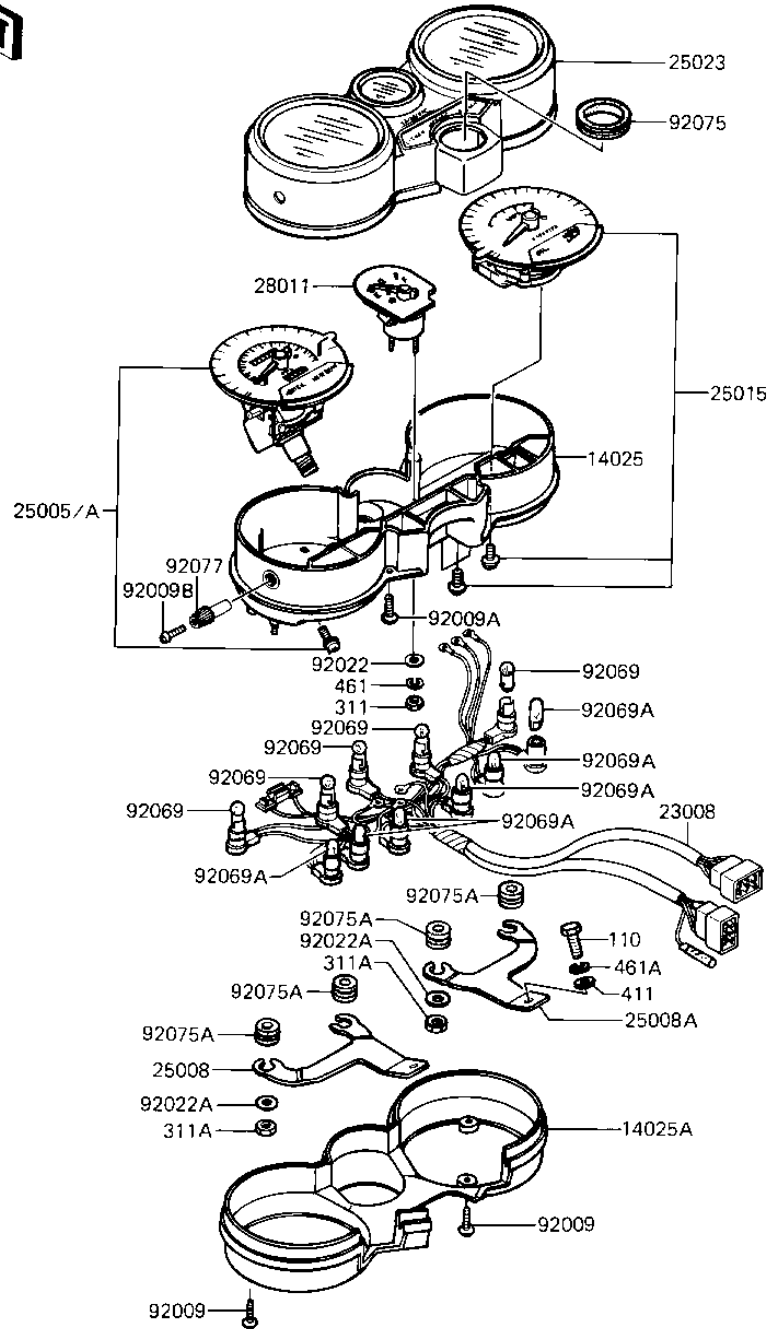

1983 1100 LTD Shaft PARTS DIAGRAM

METERS

F2530-0186

1983 1100 LTD Shaft PARTS LIST

METERS

ITEM NAME	PART NUMBER	QUANTITY
COVER,METER HOUSING (Ref # 14025)	14025-1594	1
COVER,METER CASE,LWR (Ref # 14025A)	14025-1602	1
SOCKET-ASSY,METER (Ref # 23008)	23008-1174	1
SPEEDOMETER,MPH (Ref # 25005)	25005-1202	1
SPEEDOMETER,KPH (Canada) (Ref # 25005A)	25005-1203	1
BRACKET-METER,LH (Ref # 25008)	25008-1053	1
BRACKET-METER,RH (Ref # 25008A)	25008-1054	1
TACHOMETER,X1000RPM (Ref # 25015)	25015-1139	1
COVER-METER CASE,UPP (Ref # 25023)	25023-1049	1
METER,FUEL (Ref # 28011)	28011-1033	1
SCREW,4X16,BLACK (Ref # 92009)	92009-1158	1
SCREW,TAPPING,4X16 (Ref # 92009A)	92009-1163	1
SCREW,2X6,BLACK (Ref # 92009B)	92009-1172	1
WASHER (Ref # 92022)	92022-1374	1
WASHER,PLAIN,6MM (Ref # 92022A)	92022-263	1
BULB 12V 1.5W (Ref # 92069)	92069-017	1
BULB,12V3.4W (Ref # 92069A)	92069-1007	1
DAMPER RUBBER (Ref # 92075)	92075-1256	1
DAMPER,METER BRACKET (Ref # 92075A)	92075-1435	1
KNOB,METER (Ref # 92077)	92077-1015	1
BOLT, 6X14, BLACK (Ref # 110)	112C0614	1
NUT-HEX (Ref # 311)	311B0300	1
NUT,5MM (Ref # 311A)	311B0500	1
WASHER PLAIN (Ref # 411)	411F0600	1
WASHER SPRING 3MM (Ref # 461)	461F0300	1
WASHER-SPRING,6MM,BLA (Ref # 461A)	461K0600	1