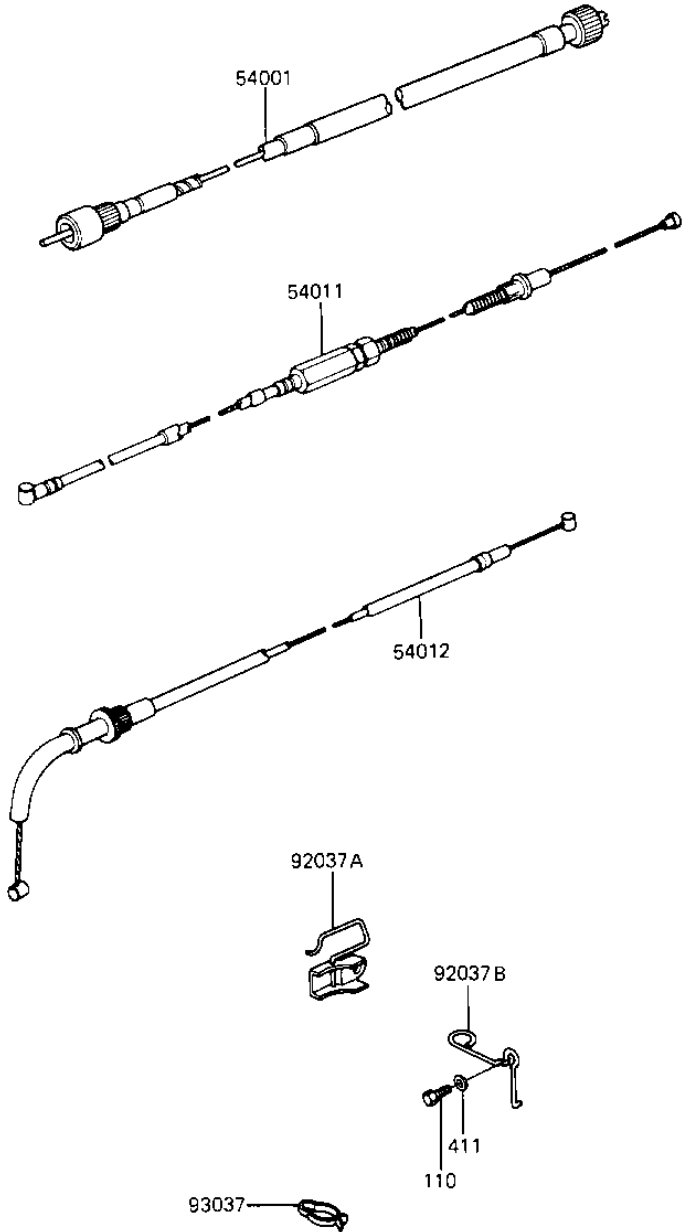

## 1983 1100 LTD Shaft PARTS DIAGRAM

CABLES

F2540-0157

## 1983 1100 LTD Shaft PARTS LIST

### CABLES

ITEM NAME	PART NUMBER	QUANTITY
CABLE,SPEEDOMETER (Ref # 54001)	54001-1029	1
CABLE-CLUTCH (Ref # 54011)	54011-1220	1
CABLE-THROTTLE (Ref # 54012)	54012-1110	1
CLAMP,CABLE (Ref # 92037)	92037-093	1
CLAMP,THROTTLE CABLE (Ref # 92037A)	92037-1189	1
CLAMP,CLUTCH CABLE (Ref # 92037B)	92037-1253	1
BOLT, 6X14, BLACK (Ref # 110)	112C0614	1
WASHER PLAIN (Ref # 411)	411F0600	1