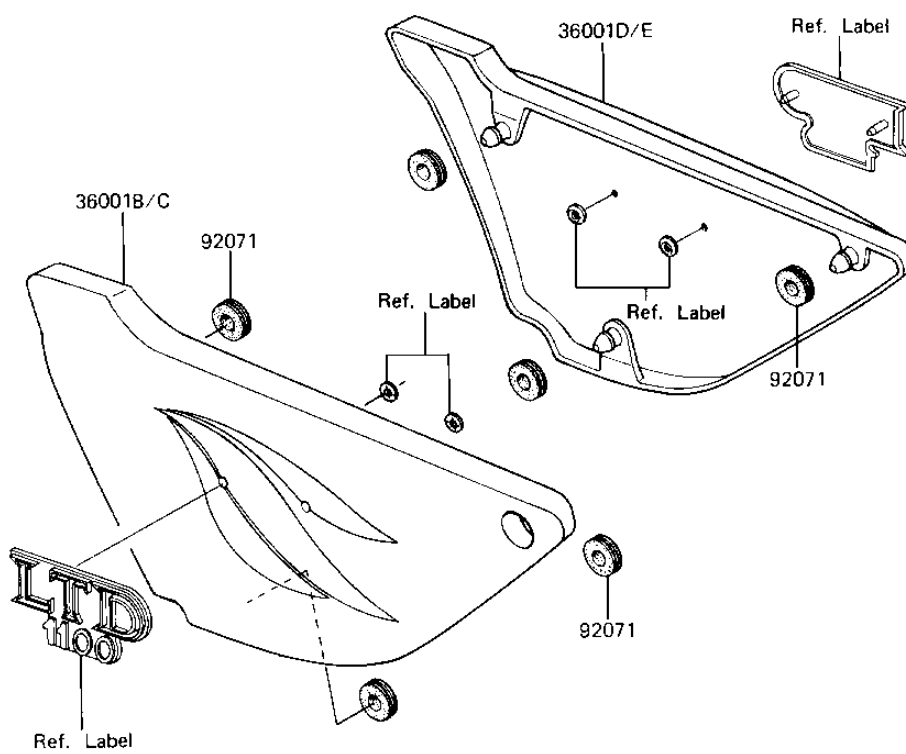

## 1983 1100 LTD Shaft PARTS DIAGRAM

SIDE COVERS

F2610-0180

## 1983 1100 LTD Shaft PARTS LIST

### SIDE COVERS

ITEM NAME	PART NUMBER	QUANTITY
COVER-SIDE,LH,L.M.RED (Ref # 36001B)	36001-5139-E2	1
COVER-SIDE,LH,EBONY (Ref # 36001C)	36001-5139-H8	1
COVER-SIDE,RH,L.M.RED (Ref # 36001D)	36001-5140-E2	1
COVER-SIDE,RH,EBONY (Ref # 36001E)	36001-5140-H8	1
GROMMET (Ref # 92071)	92071-056	1