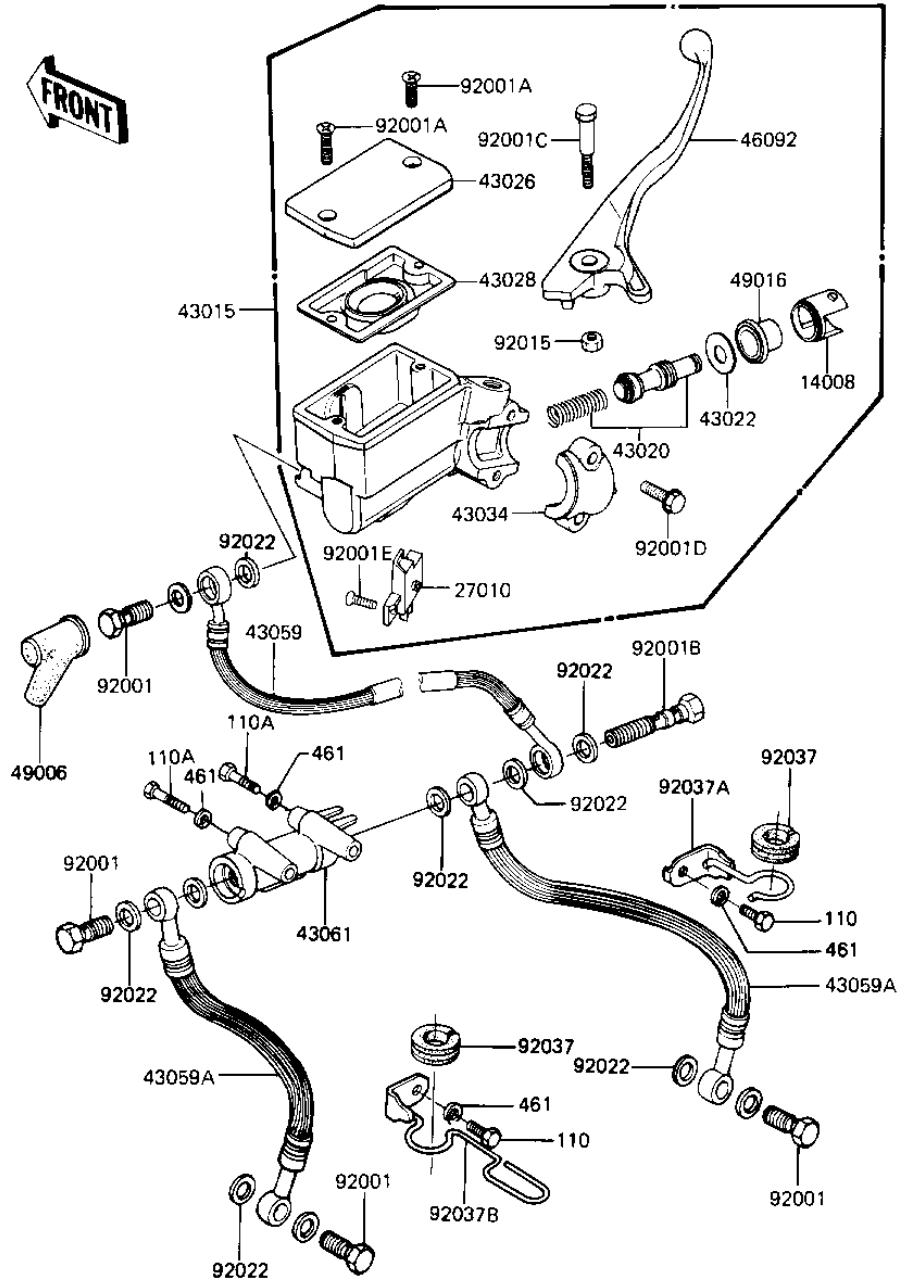

1983 1100 LTD Shaft PARTS DIAGRAM

FRONT MASTER CYLINDER

F2291-0102

1983 1100 LTD Shaft PARTS LIST

FRONT MASTER CYLINDER

ITEM NAME	PART NUMBER	QUANTITY
LINER,PISTON (Ref # 14008)	14008-1035	1
SWITCH,BRAKE (Ref # 27010)	27010-1056	1
CYLINDER-ASSY-MASTER, (Ref # 43015)	43015-1120	1
PISTON-COMP-BRAKE (Ref # 43020)	43020-1079	1
STOPPER-BRAKE,PISTON (Ref # 43022)	43022-1009	1
CAP-BRAKE,FR (Ref # 43026)	43026-1023	1
DIAPHRAGM,MASTER CYL1 (Ref # 43028)	43028-1029	1
HOLDER,MASTER CYLINDR (Ref # 43034)	43034-1001	1
HOSE-BRAKE,L=530 (Ref # 43059)	43059-1178	1
HOSE-BRAKE,FR,L=600 (Ref # 43059A)	43059-1179	1
JOINT,FR BRAKE HOSE (Ref # 43061)	43061-1002	1
LEVER-GRIP.FRONT BRAK (Ref # 46092)	46092-1042	1
BOOT,DUST (Ref # 49006)	49006-1067	1
COVER-SEAL,BRK PISTON (Ref # 49016)	49016-1041	1
BOLT,OIL,L=23 (Ref # 92001)	92002-1888	1
SCREW,COUNTERSUNK HED (Ref # 92001A)	92001-1055	1
BOLT (Ref # 92001B)	92002-1909	1
BOLT,6X37.3,BLACK (Ref # 92001C)	92001-1512	1
BOLT,W/WASHER,6X25,BL (Ref # 92001D)	92001-1513	1
SCREW-COUNTERSUNK (Ref # 92001E)	92001-1532	1
NUT,LOCK,6MM,BLACK (Ref # 92015)	92015-1191	1
WASHER-OIL BOLT (Ref # 92022)	43067-001	1
DAMPER RUBBER,CYL HSE (Ref # 92037)	43064-006	1
CLAMP (Ref # 92037A)	92037-1218	1
CLAMP,BRAKE HOSE,LH (Ref # 92037B)	92037-1308	1
BOLT-UPSET,6X12 (Ref # 110)	112G0612	1
BOLT-UPSET,6X40 (Ref # 110A)	112G0640	1
WASHER SPRING 6MM (Ref # 461)	461F0600	1