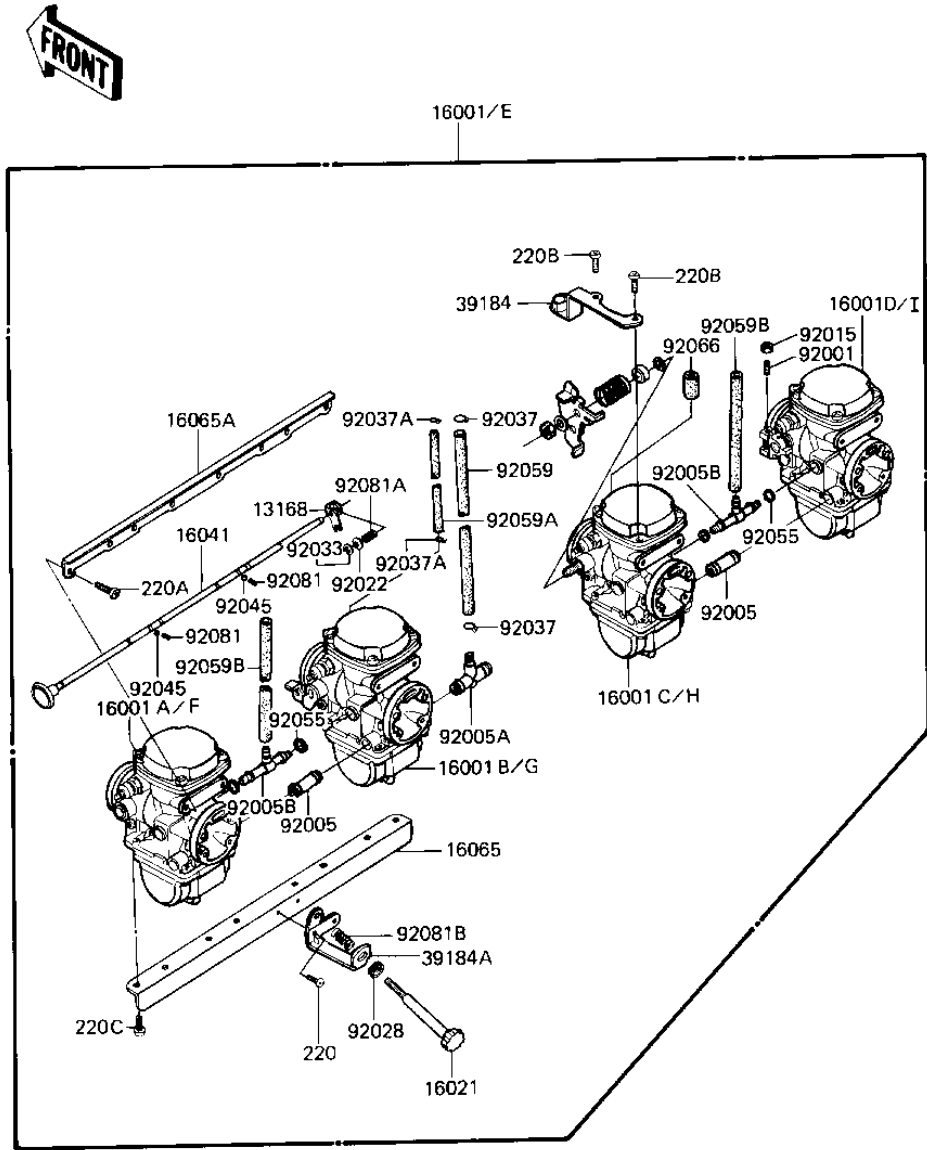

1983 1100 LTD Shaft PARTS DIAGRAM

CARBURETOR ASSY

E1611-0113