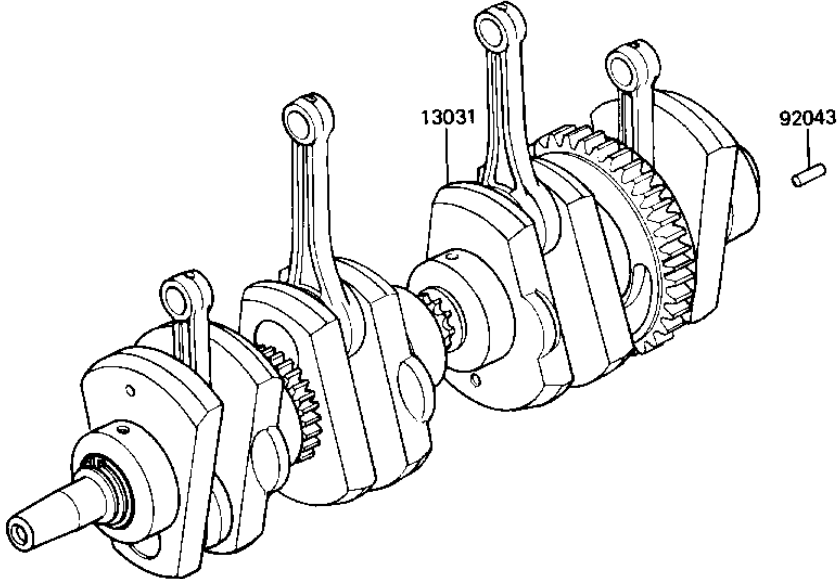

1983 1100 LTD Shaft PARTS DIAGRAM

CRANKSHAFT

E1321-0008

1983 1100 LTD Shaft PARTS LIST

CRANKSHAFT

ITEM NAME	PART NUMBER	QUANTITY
CRANKSHAFT-COMP (Ref # 13031)	13031-1046	1
PIN-SPRING,4X8 (Ref # 92043)	555A0408	1