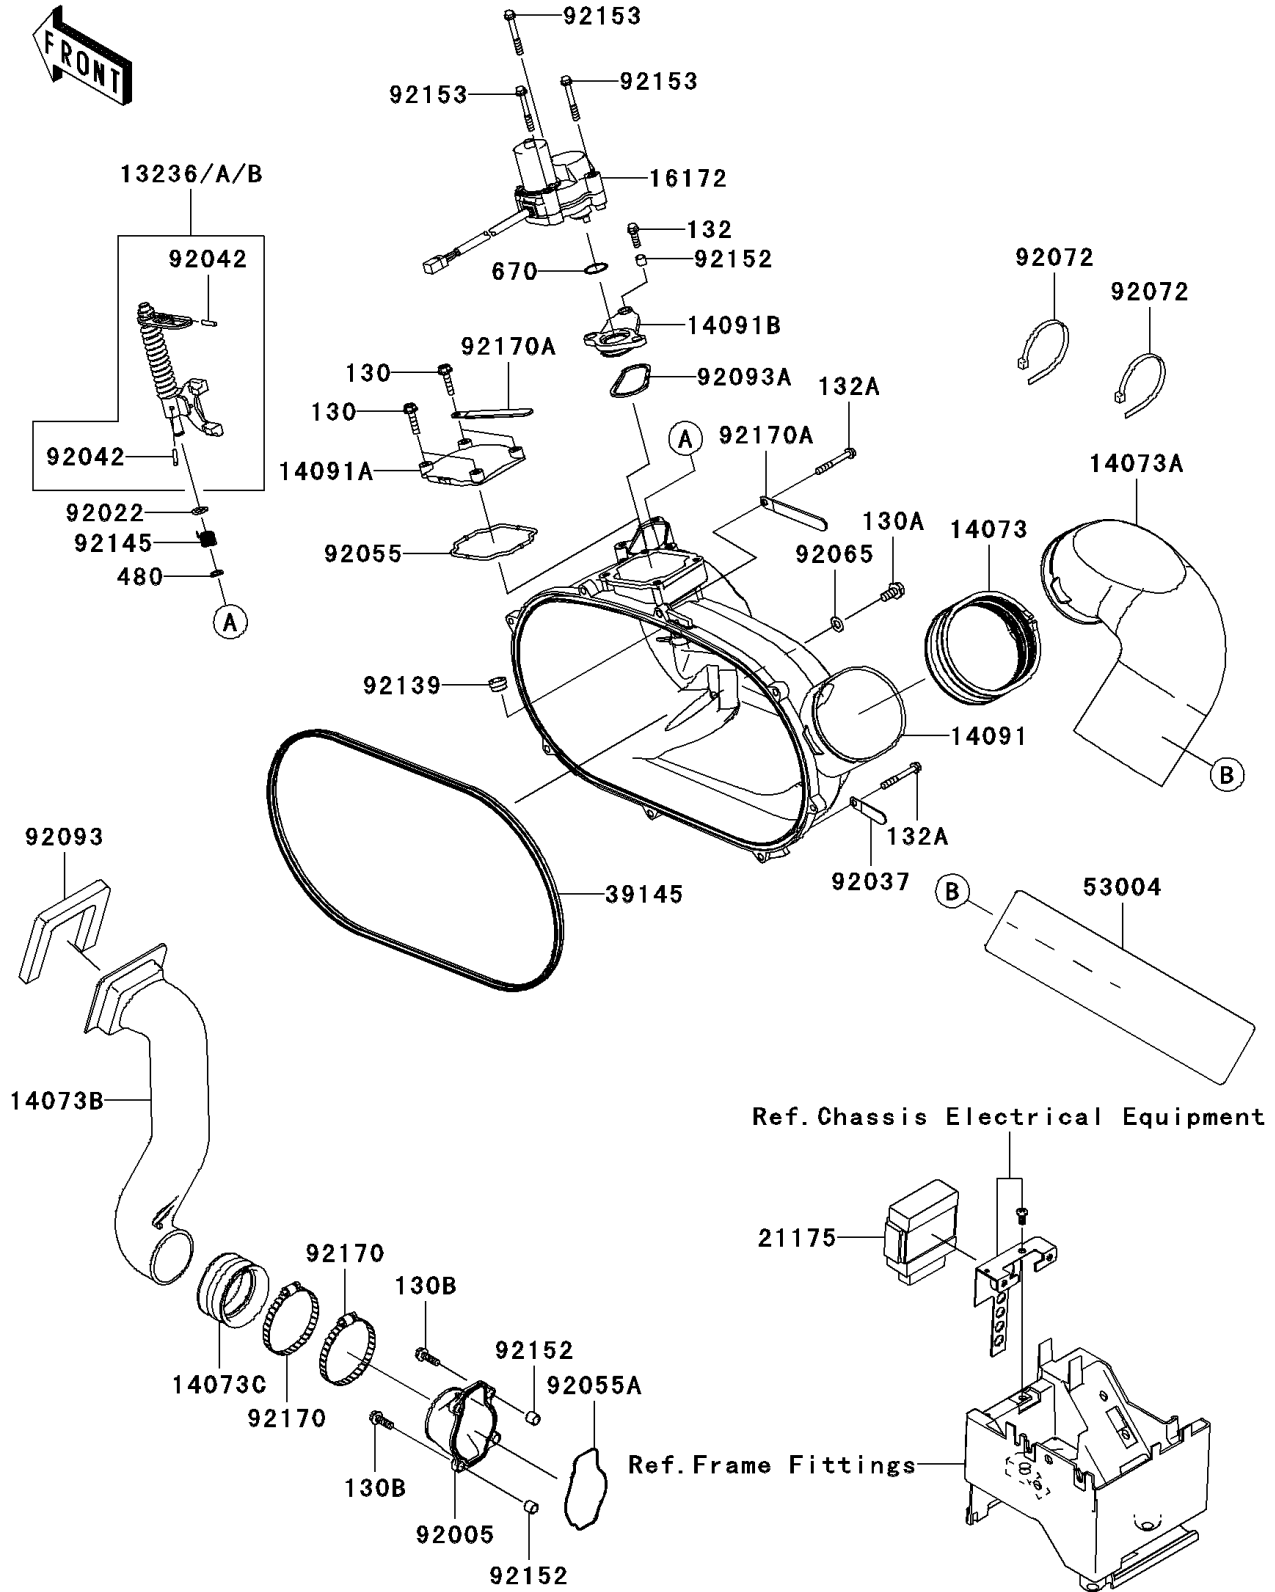

## 2008 Teryx® 750 4x4 NRA Outdoors™ PARTS DIAGRAM

Converter Cover

E1393

## 2008 Teryx® 750 4x4 NRA Outdoors™ PARTS LIST

Converter Cover

ITEM NAME	PART NUMBER	QUANTITY
BOLT-FLANGED,6X25 (Ref # 130)	130BA0625	1
BOLT-FLANGED,8X16 (Ref # 130A)	130BA0816	1
BOLT-FLANGED,6X20 (Ref # 130B)	130CD0620	1
BOLT-FLANGED-SMALL,6X20 (Ref # 132)	132BA0620	1
BOLT-FLANGED-SMALL,6X45 (Ref # 132A)	132BA0645	1
CIRCLIP-TYPE-C,10MM (Ref # 480)	480J1000	1
O RING (Ref # 670)	670D3022	1
LEVER-COMP,YELLOW (Ref # 13236)	13236-0123	1
LEVER-COMP,GREEN (Ref # 13236A)	13236-0124	1
LEVER-COMP,PAINT LESS (Ref # 13236B)	13236-0125	1
DUCT,EXHAUST JOINT (Ref # 14073)	14073-0136	1
DUCT,EXHAUST (Ref # 14073A)	14073-0201	1
DUCT,INTAKE (Ref # 14073B)	14073-0213	1
DUCT,JOINT (Ref # 14073C)	14073-1775	1
COVER,CVT (Ref # 14091)	14091-0671	1
COVER,ACCESS (Ref # 14091A)	14091-0672	1
COVER,MOUNTING EYE,ACTR (Ref # 14091B)	14091-0673	1
ACTUATOR (Ref # 16172)	16172-0017	1
CONTROL UNIT-ELECTRONIC (Ref # 21175)	21175-0151	1
TRIM-SEAL (Ref # 39145)	39145-0037	1
MAT (Ref # 53004)	53004-0027	1
FITTING (Ref # 92005)	92005-1387	1
WASHER,10.2X16X1 (Ref # 92022)	92022-1829	1
CLAMP,L=45 (Ref # 92037)	92037-1539	1
PIN,DOWEL,4X15.8 (Ref # 92042)	92042-014	1
RING-O (Ref # 92055)	92055-0120	1
RING-O (Ref # 92055A)	92055-1630	1
GASKET (Ref # 92065)	92065-023	1
BAND,L=460 (Ref # 92072)	92072-0073	1

## 2008 Teryx® 750 4x4 NRA Outdoors™ PARTS LIST

Converter Cover

ITEM NAME	PART NUMBER	QUANTITY
SEAL,INTAKE DUCT (Ref # 92093)	92093-0140	1
SEAL (Ref # 92093A)	92093-1548	1
BUSHING,10X14X11 (Ref # 92139)	92139-0214	1
SPRING,RETURN (Ref # 92145)	92145-0443	1
COLLAR (Ref # 92152)	92152-1332	1
BOLT,6X47 (Ref # 92153)	92153-0678	1
CLAMP (Ref # 92170)	92170-1764	1
CLAMP (Ref # 92170A)	92170-1925	1