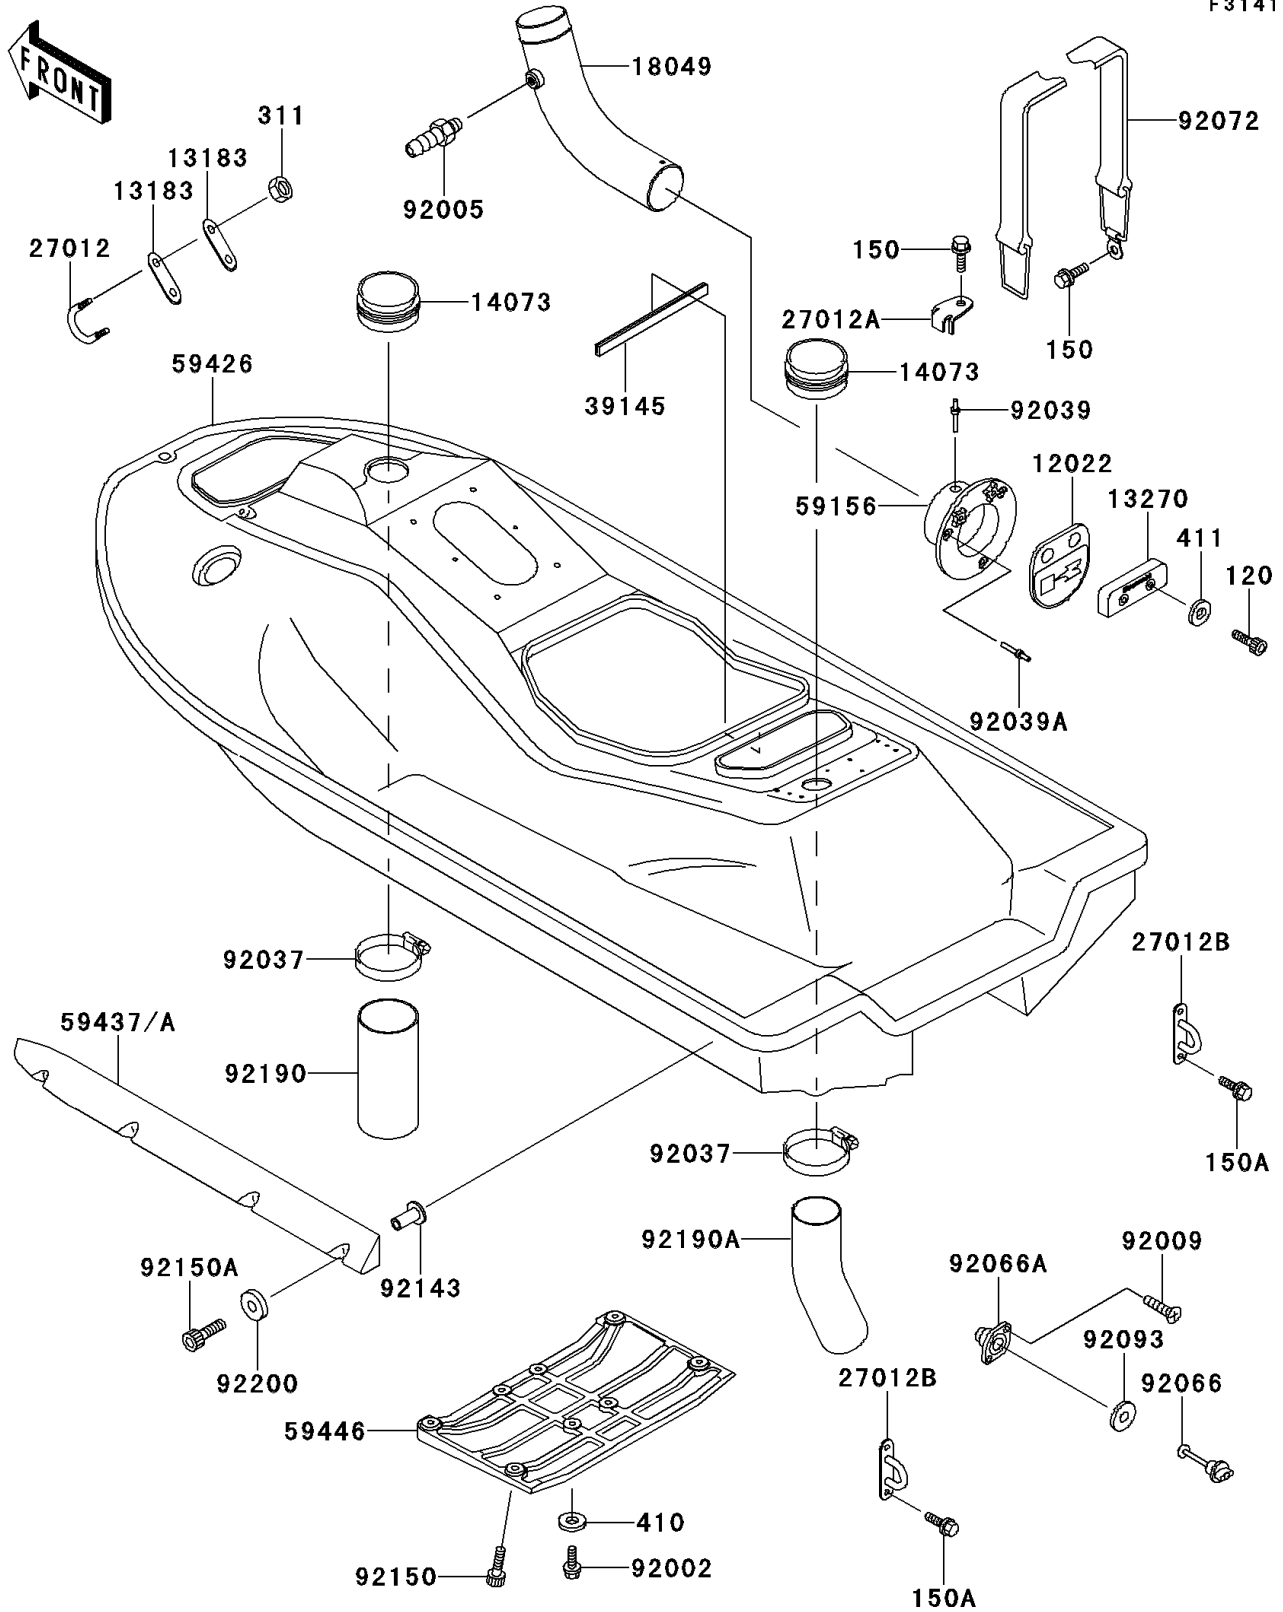

1995 JET SKI® 750 ZXi PARTS DIAGRAM

Hull(JH750-C1/C2)

F3141

1995 JET SKI® 750 ZXi PARTS LIST

Hull(JH750-C1/C2)

ITEM NAME	PART NUMBER	QUANTITY
BOLT-SOCKET (Ref # 120)	120R0616	1
BOLT-WS,6X14 (Ref # 150)	150R0614	1
BOLT-WS,6X18 (Ref # 150A)	150R0618	1
NUT-HEX,6MM (Ref # 311)	311R0600	1
WASHER-PLAIN-SMALL,6MM (Ref # 410)	410S0600	1
WASHER-PLAIN,6MM (Ref # 411)	411S0600	1
VALVE-REED (Ref # 12022)	12022-3705	1
PLATE (Ref # 13183)	13183-3809	1
PLATE (Ref # 13270)	13270-3785	1
DUCT,AIR INTAKE (Ref # 14073)	14073-3750	1
PIPE-EXHAUST (Ref # 18049)	18049-3751	1
HOOK (Ref # 27012)	27012-3761	1
HOOK,WATER MUFFLER (Ref # 27012A)	27012-3777	1
HOOK,REAR (Ref # 27012B)	27012-3782	1
TRIM-SEAL,L=280 (Ref # 39145)	39145-3745	1
PIPE-TAIL (Ref # 59156)	59156-3711	1
STABILIZER,J.WHITE (Ref # 59437A)	59437-3708-8U	1
COVER-JET PUMP,J.S.VIOLET (Ref # 59446)	59446-3728-23	1
BOLT,6X20 (Ref # 92002)	92002-3755	1
FITTING,HOSE (Ref # 92005)	92005-3712	1
SCREW,TAPPING,4X14 (Ref # 92009)	92009-3755	1
CLAMP (Ref # 92037)	92037-541	1
RIVET,4.8MM (Ref # 92039)	92039-3719	1
RIVET (Ref # 92039A)	92039-3741	1
PLUG,RR,DRAIN (Ref # 92066)	92066-3744	1
PLUG,DRAIN (Ref # 92066A)	92066-3749	1
BAND,WATER MUFFLER (Ref # 92072)	92072-3781	1
SEAL (Ref # 92093)	92093-3720	1
COLLAR (Ref # 92143)	92143-3739	1

1995 JET SKI® 750 ZXi PARTS LIST

Hull(JH750-C1/C2)

ITEM NAME	PART NUMBER	QUANTITY
BOLT,SOCKET,6X18 (Ref # 92150)	92150-3775	1
BOLT,SOCKET,6X40 (Ref # 92150A)	92150-3847	1
TUBE (Ref # 92190)	92190-3962	1
TUBE (Ref # 92190A)	92190-3963	1
WASHER,6.5X16X1.0 (Ref # 92200)	92200-3712	1
HULL-COMP,J.WHITE (Ref # 59426)	59426-3837-8C	1