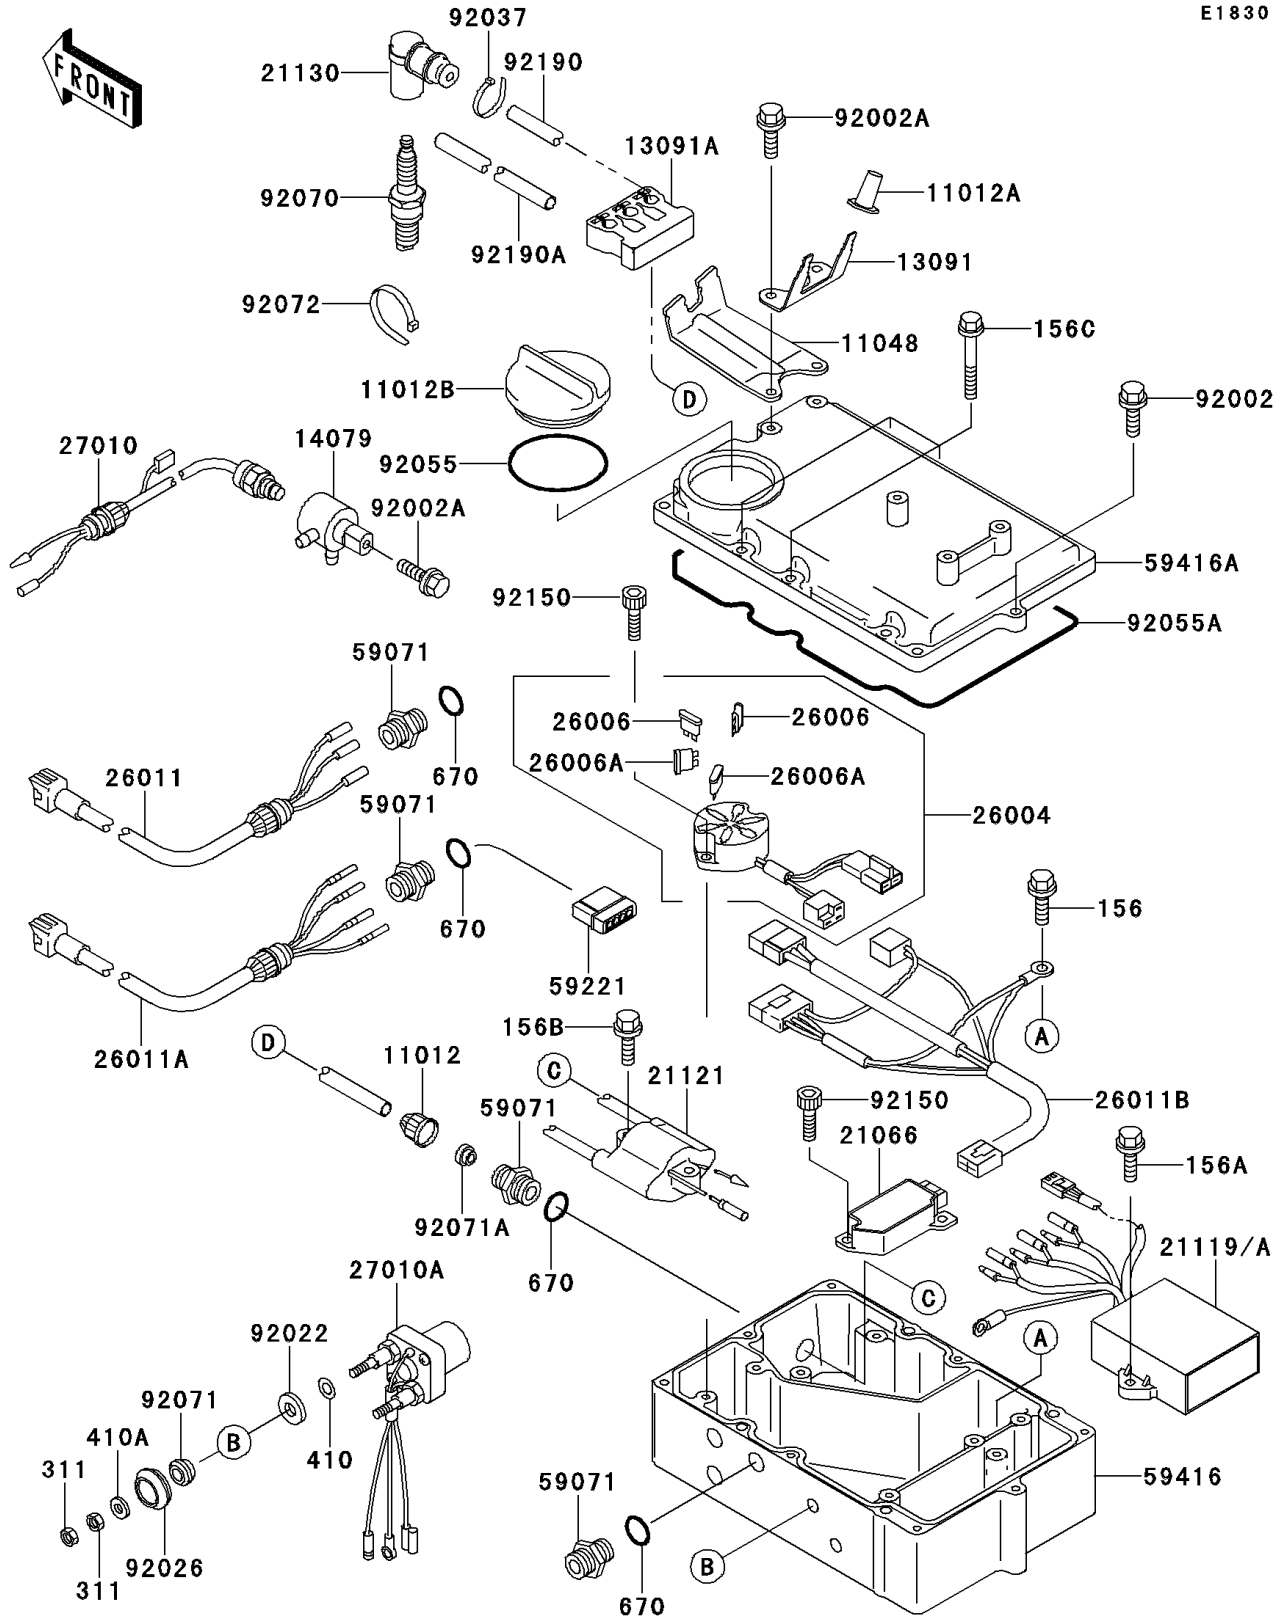

1995 JET SKI® 750 ZXi PARTS DIAGRAM

Ignition System

E1830

1995 JET SKI® 750 ZXi PARTS LIST

Ignition System

ITEM NAME	PART NUMBER	QUANTITY
BOLT-WP,6X14 (Ref # 156)	156R0614	1
BOLT-WP,6X20 (Ref # 156A)	156R0620	1
CAP (Ref # 11012)	11012-3005	1
CAP,HOLDER (Ref # 11012A)	11012-3768	1
CAP (Ref # 11012B)	11012-3791	1
BRACKET (Ref # 11048)	11048-3770	1
HOLDER,PLUG CAP (Ref # 13091)	13091-3781	1
HOLDER (Ref # 13091A)	13091-3785	1
HOLDER-ASSY (Ref # 14079)	14079-3710	1
REGULATOR-VOLTAGE (Ref # 21066)	21066-3712	1
IGNITER (Ref # 21119)	21119-3739	1
COIL-IGNITION (Ref # 21121)	21121-3711	1
CAP-SPARK PLUG (Ref # 21130)	21130-3706	1
FUSE-ASSY (Ref # 26004)	26004-3716	1
FUSE,10A-R (Ref # 26006)	26006-1007	1
FUSE,30A-G (Ref # 26006A)	26006-1067	1
WIRE-LEAD,ENGINE STOP SWITCH (Ref # 26011)	26011-3816	1
WIRE-LEAD,MAIN STARTER SWITCH (Ref # 26011A)	26011-3818	1
WIRE-LEAD,REGULATOR (Ref # 26011B)	26011-3819	1
SWITCH (Ref # 27010)	27010-3736	1
SWITCH,STARTER (Ref # 27010A)	27010-3737	1
JOINT (Ref # 59071)	59071-3001	1
CONNECTOR-CORD (Ref # 59221)	59221-3705	1
CASE-ELECTRIC,LWR (Ref # 59416)	59416-3734	1
CASE-ELECTRIC,UPP (Ref # 59416A)	59416-3735	1
BOLT,6X25 (Ref # 92002)	92002-3714	1
BOLT,6X16 (Ref # 92002A)	92002-3728	1
WASHER (Ref # 92022)	92022-3035	1
SPACER (Ref # 92026)	92026-3703	1