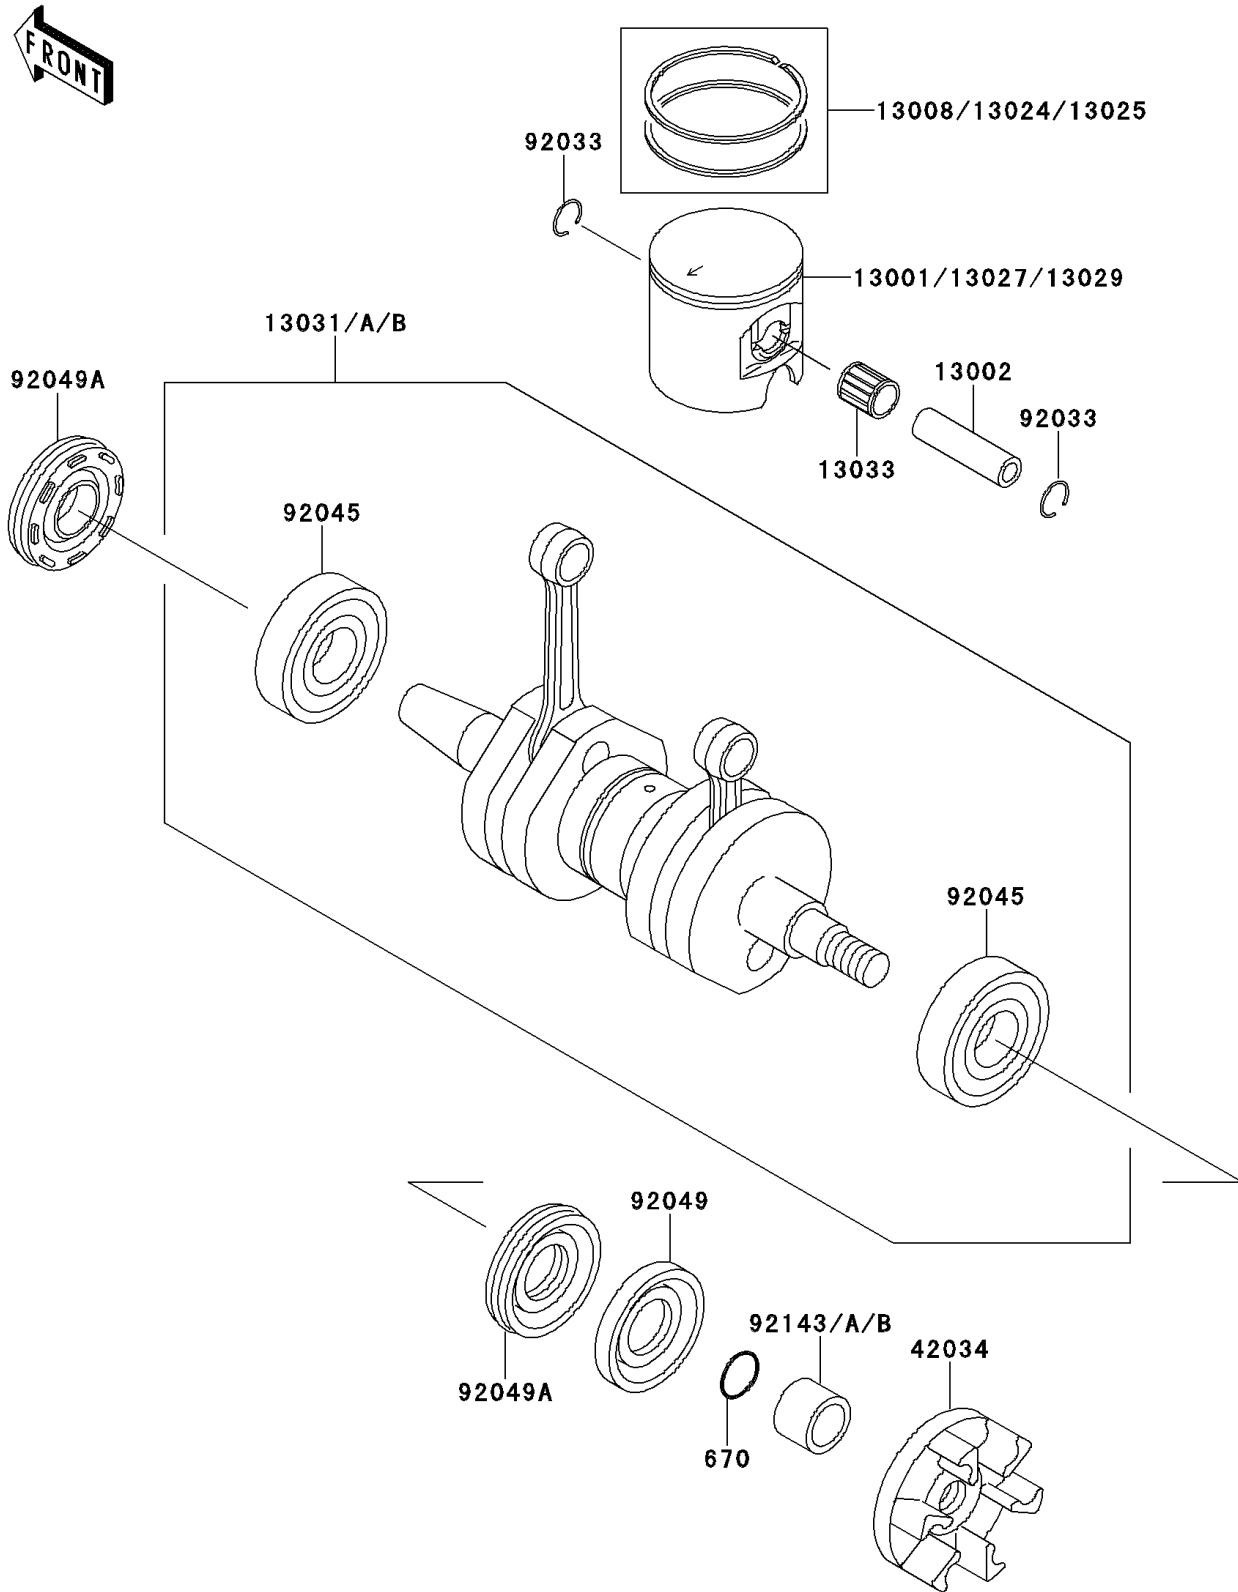

1995 JET SKI® 750 ZXi PARTS DIAGRAM

Crankshaft/Piston(s)

E1320

1995 JET SKI® 750 ZXi PARTS LIST

Crankshaft/Piston(s)

ITEM NAME	PART NUMBER	QUANTITY
O RING,16MM (Ref # 670)	670B2016	1
PISTON-ENGINE,STD (Ref # 13001)	13001-3719	1
PIN-PISTON (Ref # 13002)	13002-3706	1
RING-SET-PISTON,STD (Ref # 13008)	13008-3708	1
RING-SET-PISTON LL,O/S 1.00 (Ref # 13024)	13024-3706	1
RING-SET-PISTON L,O/S 0.50 (Ref # 13025)	13025-3706	1
PISTON-ENGINE LL,O/S 1.00 (Ref # 13027)	13027-3711	1
PISTON-ENGINE L,O/S 0.50 (Ref # 13029)	13029-3711	1
CRANKSHAFT-COMP (Ref # 13031)	13031-3728	1
CRANKSHAFT-COMP (Ref # 13031B)	13031-3730	1
BEARING-SMALL END (Ref # 13033)	13033-3703	1
COUPLING (Ref # 42034)	42034-3707	1
RING-SNAP (Ref # 92033)	92033-3721	1
BEARING-BALL (Ref # 92045)	92045-3714	1
SEAL-OIL,S30726 (Ref # 92049)	92049-3706	1
SEAL-OIL,FWJ7307210ZS (Ref # 92049A)	92049-3713	1
COLLAR,21X30X22 (Ref # 92143)	92143-3735	1
COLLAR (Ref # 92143B)	92143-3758	1