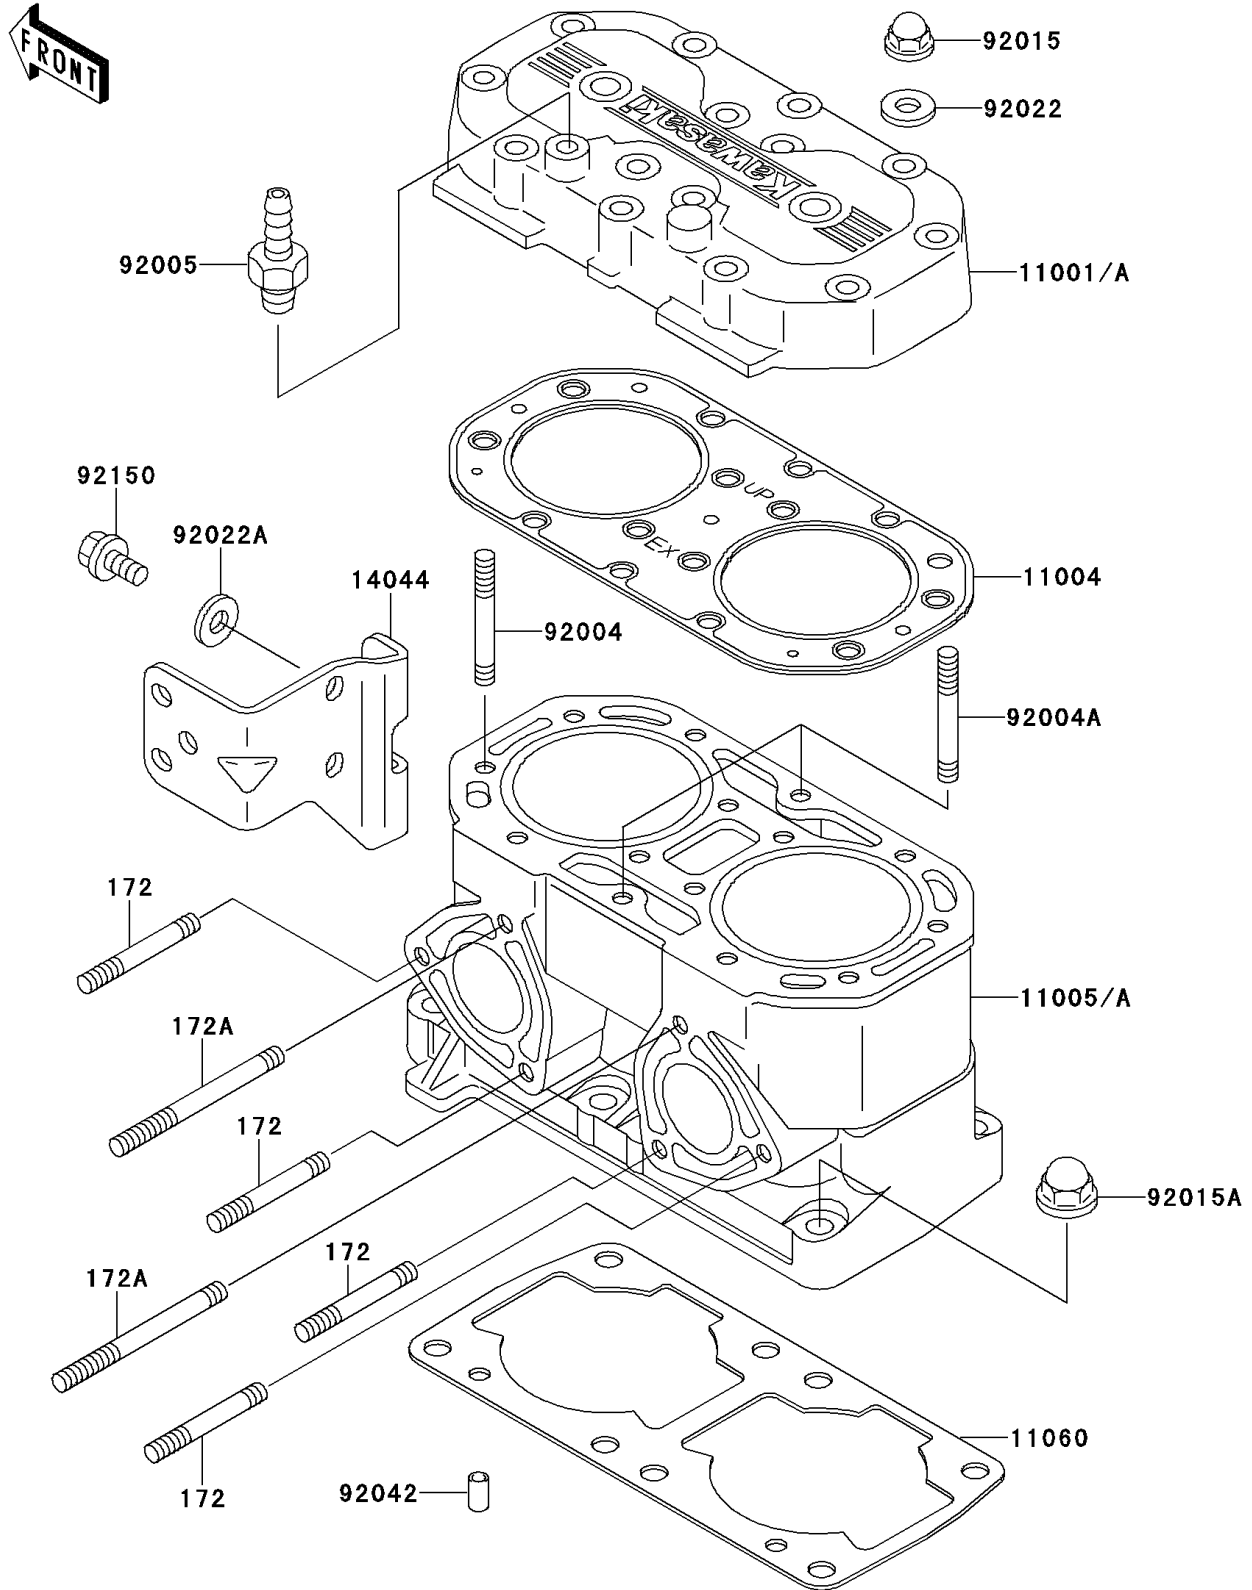

1995 JET SKI® 750 ZXi PARTS DIAGRAM

Cylinder Head/Cylinder

E1110

1995 JET SKI® 750 ZXi PARTS LIST

Cylinder Head/Cylinder

ITEM NAME	PART NUMBER	QUANTITY
BOLT-STUD (Ref # 172)	172R0830	1
BOLT-STUD,8X75 (Ref # 172A)	172R0875	1
HEAD-CYLINDER (Ref # 11001)	11001-3722	1
GASKET-HEAD (Ref # 11004)	11004-3714	1
CYLINDER-ENGINE (Ref # 11005)	11005-3724	1
GASKET,CYLINDER BASE (Ref # 11060)	11060-3711	1
HOLDER-CABLE (Ref # 14044)	14044-3728	1
STUD,8X43 (Ref # 92004)	92004-3715	1
STUD,8X43 (Ref # 92004A)	92004-3719	1
FITTING,HOSE (Ref # 92005)	92005-3712	1
NUT,CAP,8MM (Ref # 92015)	92015-1371	1
NUT,10MM (Ref # 92015A)	92015-1649	1
WASHER,8.2X18X1.5 (Ref # 92022)	92022-1964	1
WASHER,8.2X18X1.5 (Ref # 92022A)	92022-3743	1
PIN,DOWEL,6.3X8X14 (Ref # 92042)	92042-007	1
BOLT,8X16 (Ref # 92150)	92150-3846	1